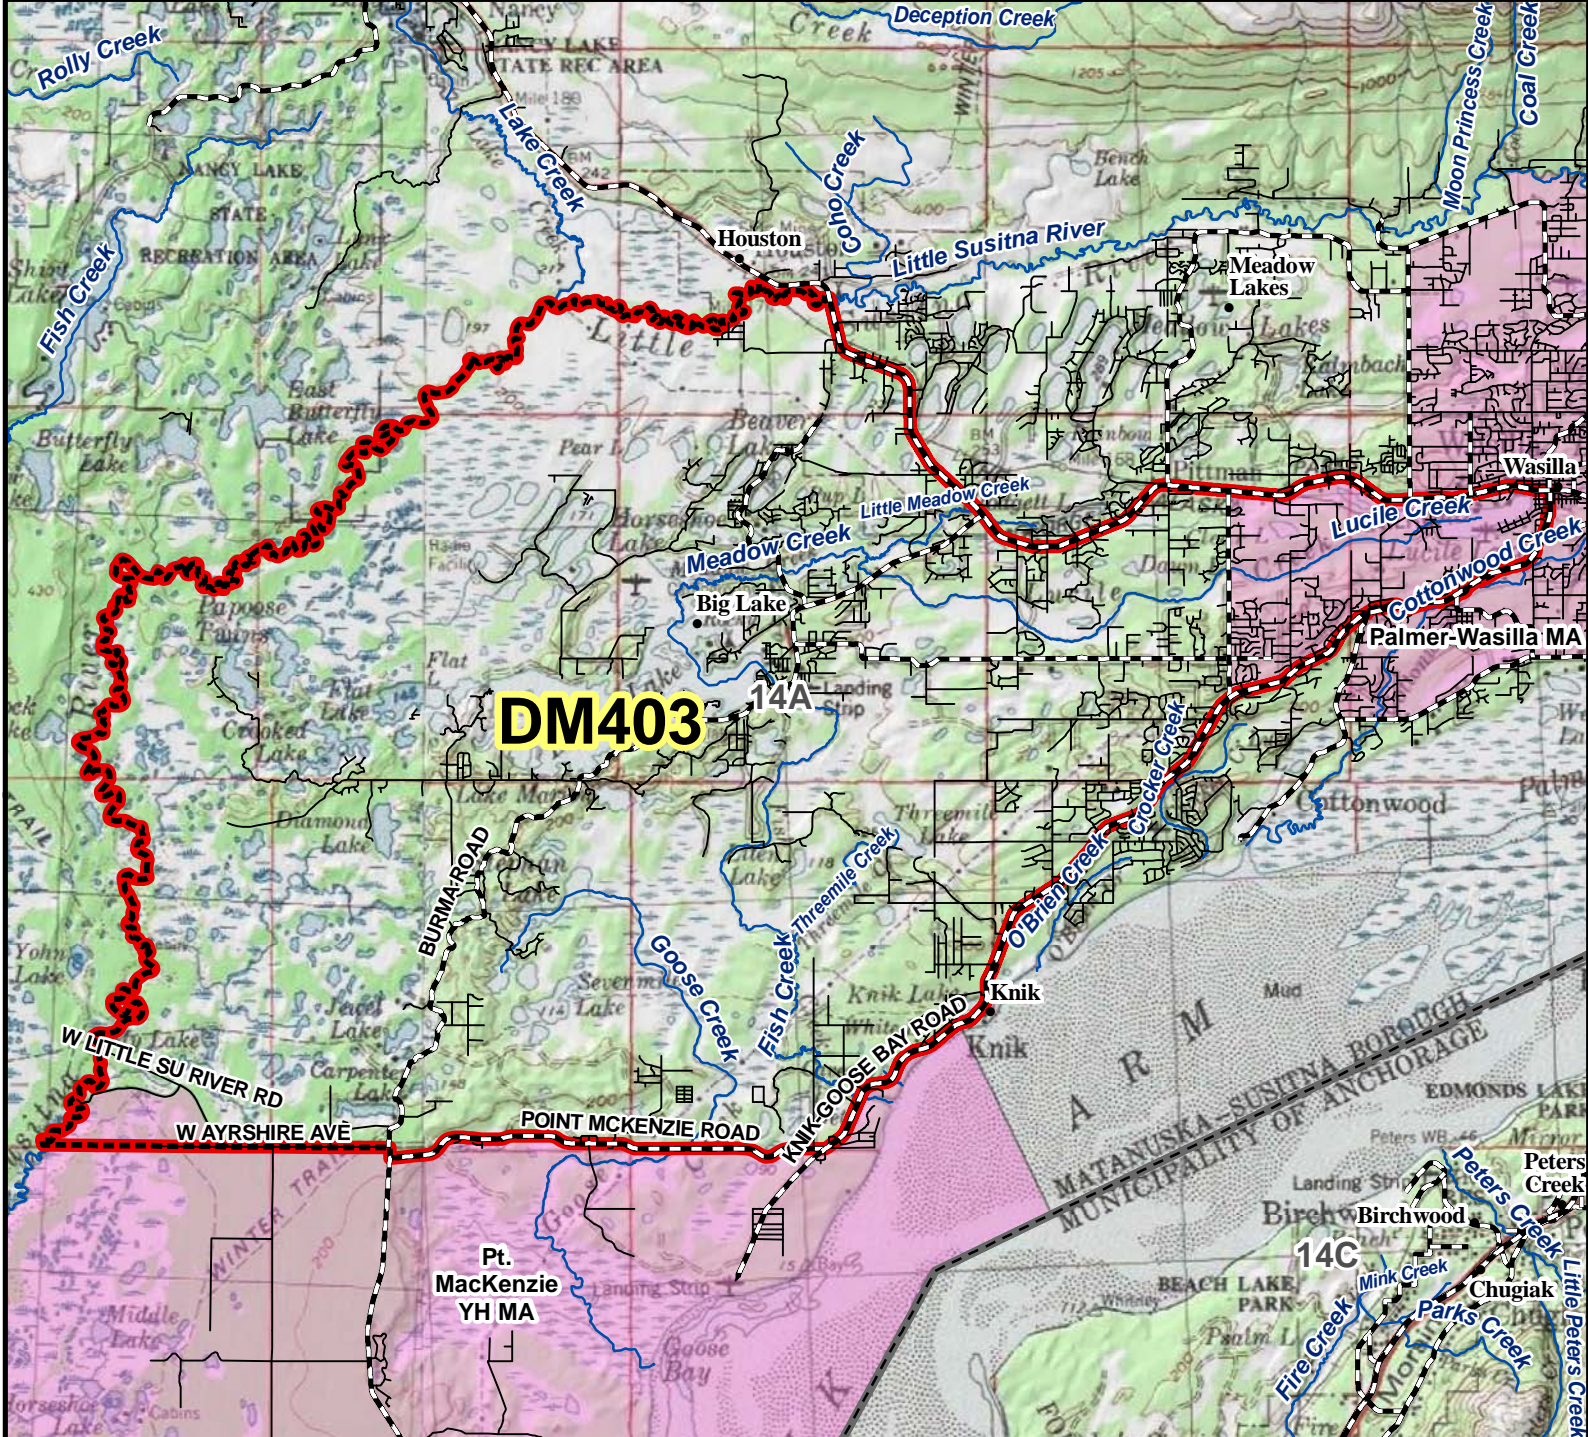

DM403 Moose Drawing Permit Hunt

AREA DESCRIPTION: Unit 14A, that portion bounded on the west by the Little Susitna River; bounded on the north by the Parks Highway; bounded on the east by Knik-Goose Bay Road; and bounded on the south by Point MacKenzie Road, Ayrshire Avenue, and extending due west along the Gas Pipeline Service Route to the Little Susitna River.