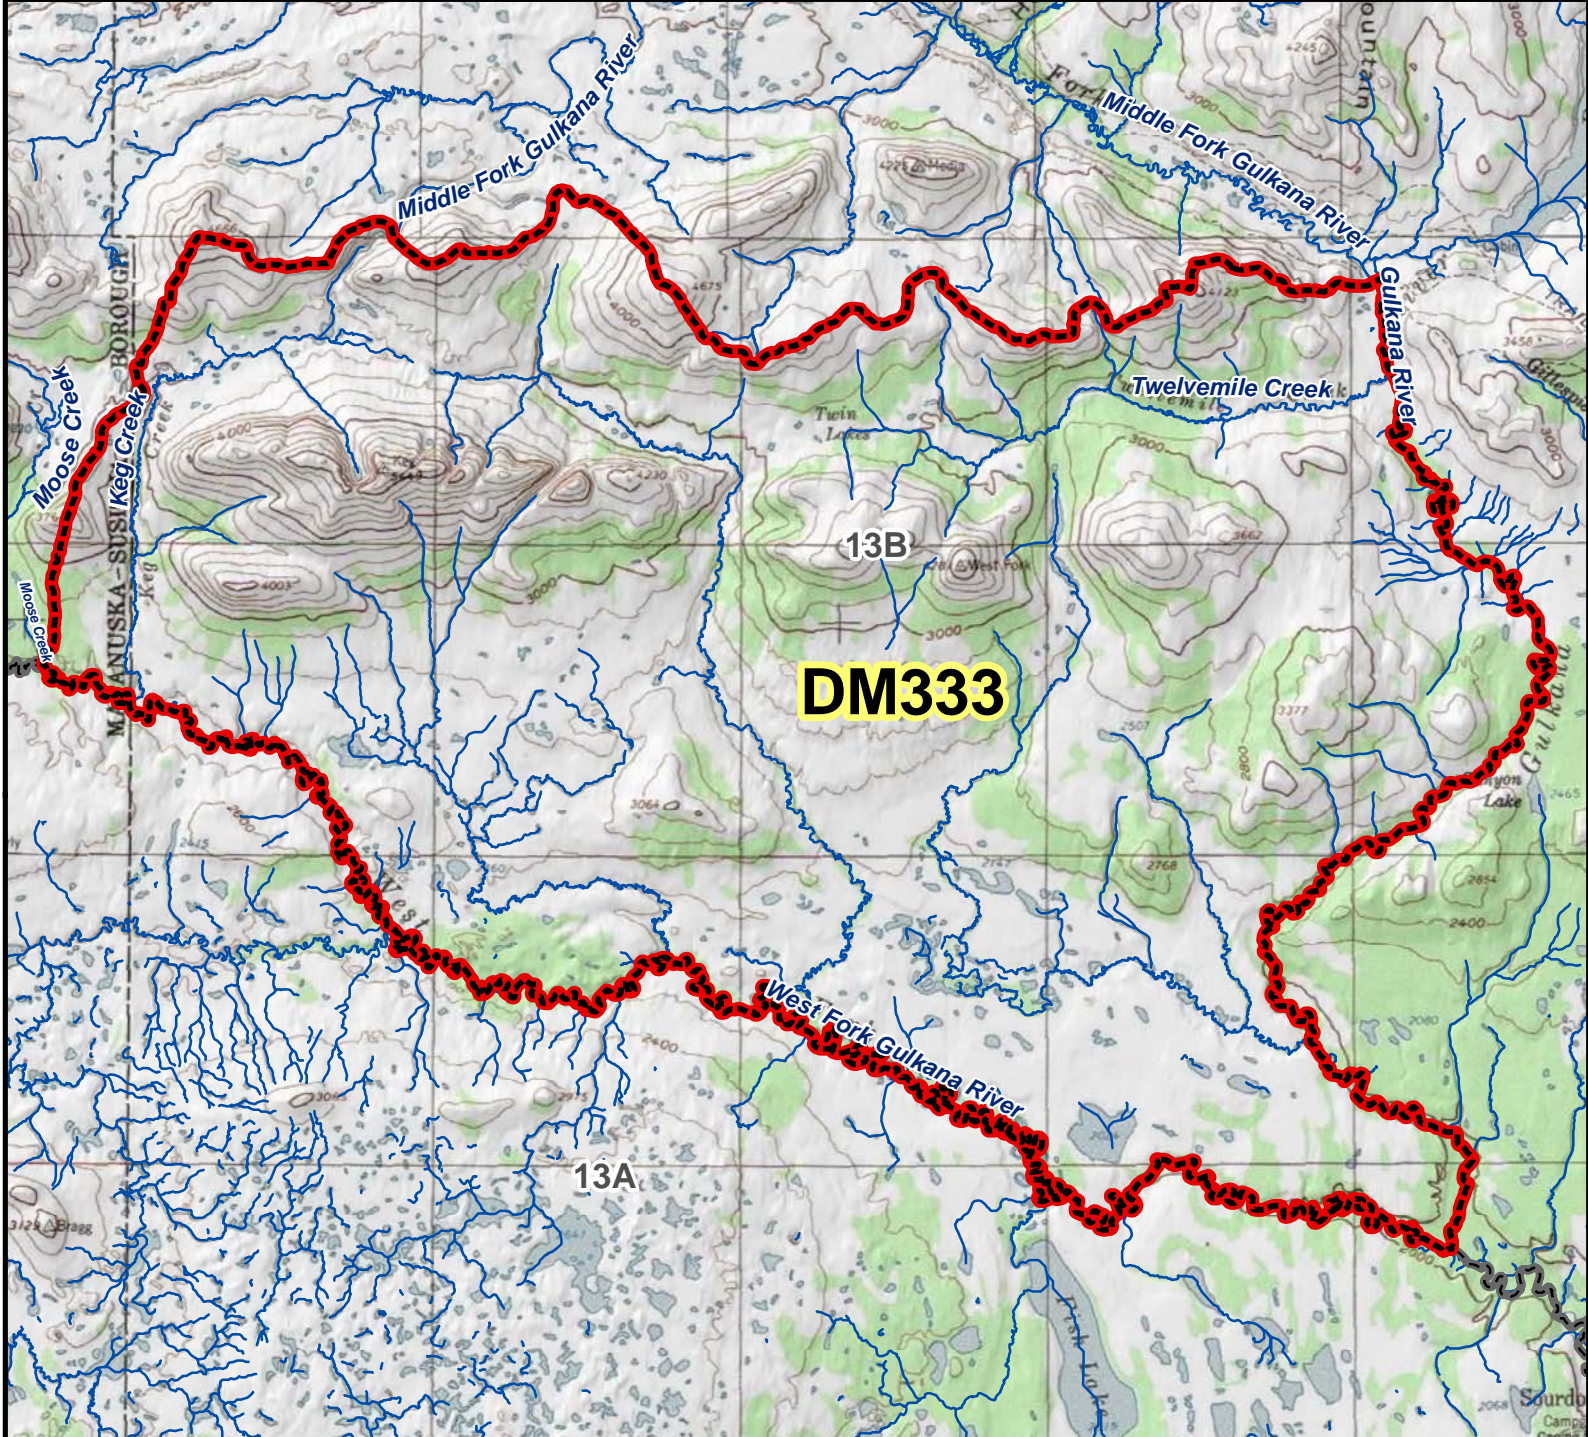

DM333 Moose Drawing Permit Hunt

AREA DESCRIPTION: Unit 13B, that portion within the Keg Creek and Twelvemile Creek drainages, west of the mainstem Gulkana River and north of the West Fork Gulkana River.

0 1.75 3.5 7 Miles

- Hunt Area
- Subunit Boundary
- Closed Area
- Controlled Use Area
- Management Area
- National Park/Monument
- National Wildlife Refuge
- Military Closure
- Other State Areas
- Closed to Hunting