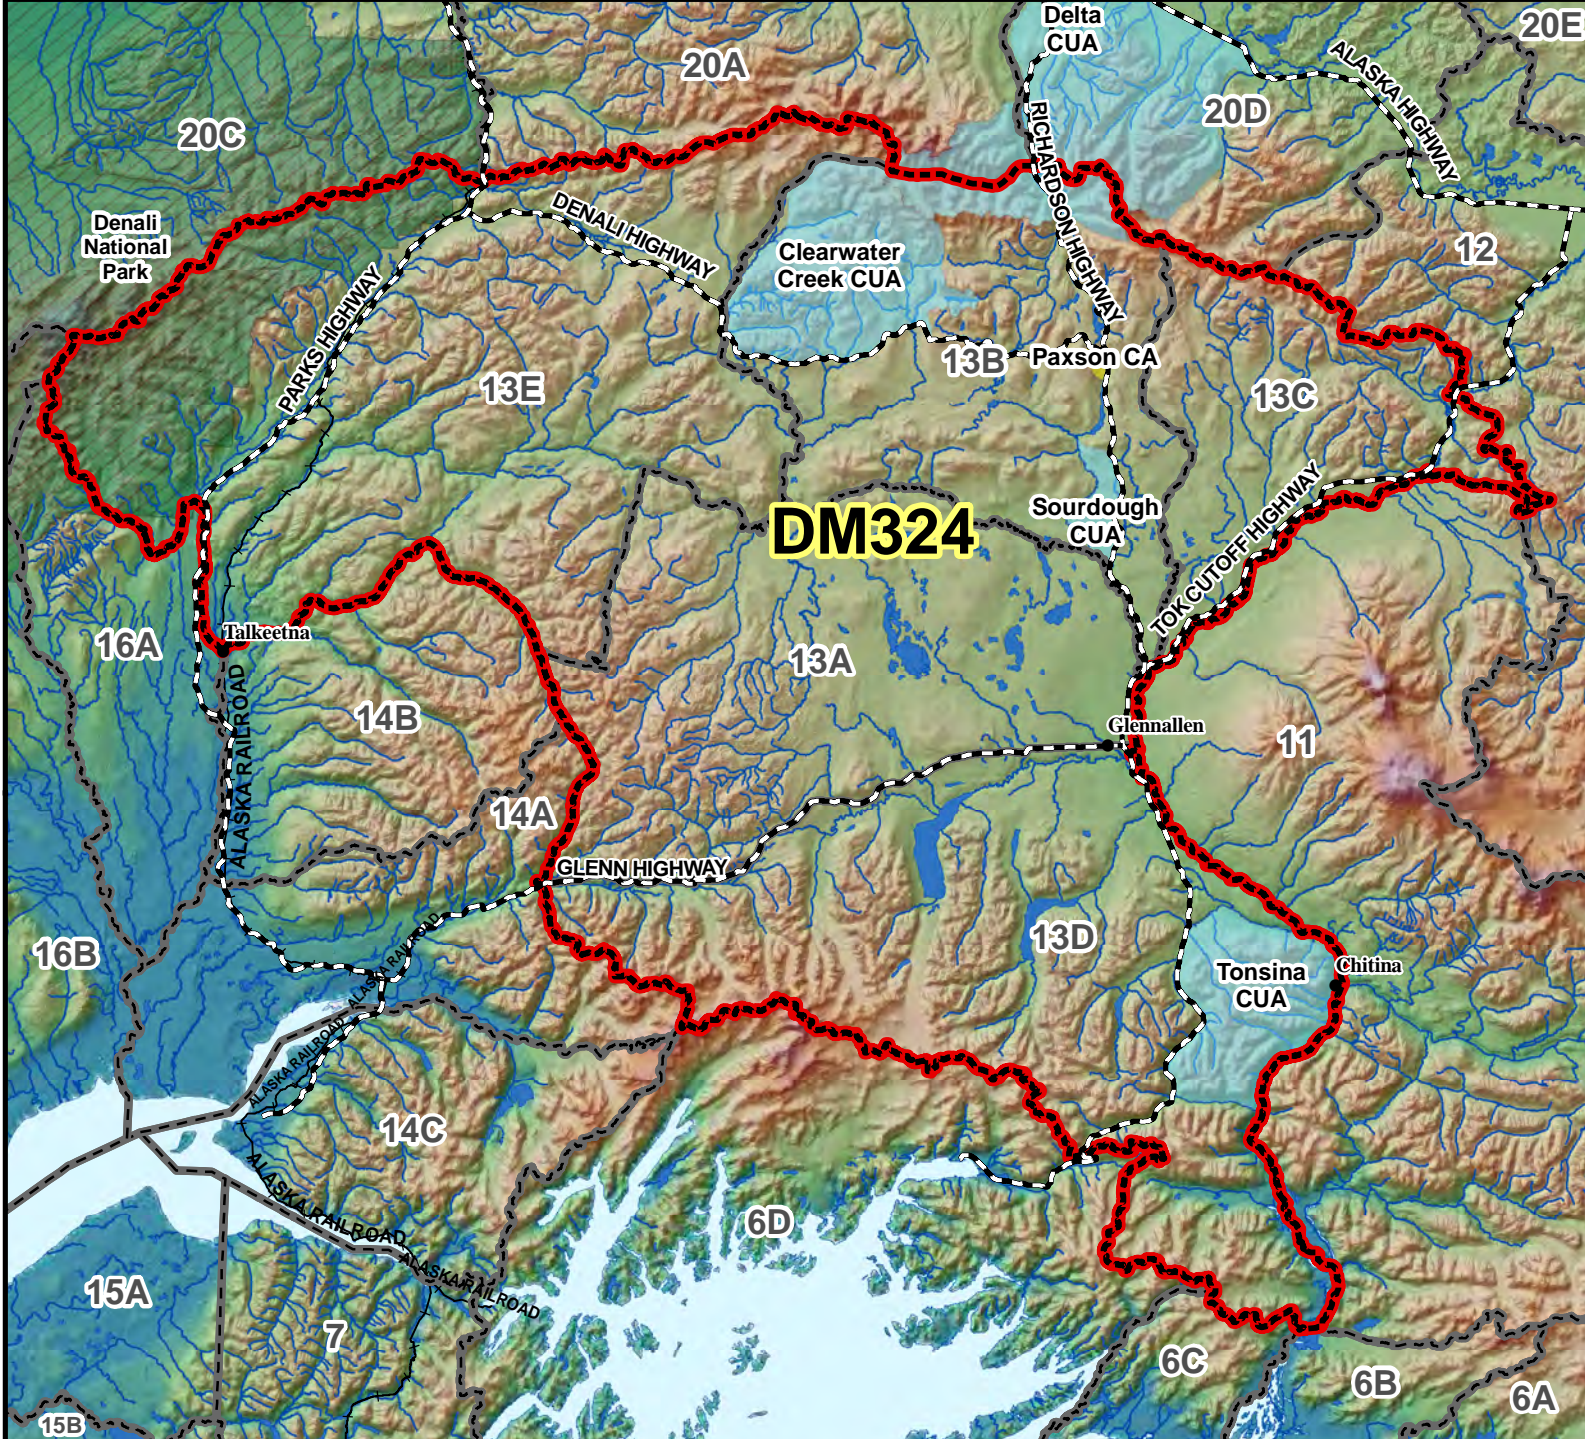

# DM324 Moose Drawing Permit Hunt

This map is intended for hunt planning use, not for determining legal property or regulatory boundaries. Content is compiled from various sources and is subject to change without notice. See current hunting regulations for written descriptions of boundaries. Hunters are responsible for knowing the land ownership and regulations of the areas they intend to hunt.

**AREA DESCRIPTION:** Unit 13.

Please refer to the Alaska Hunting Regulations booklet for bag type, seasons, and additional regulations concerning this hunt.