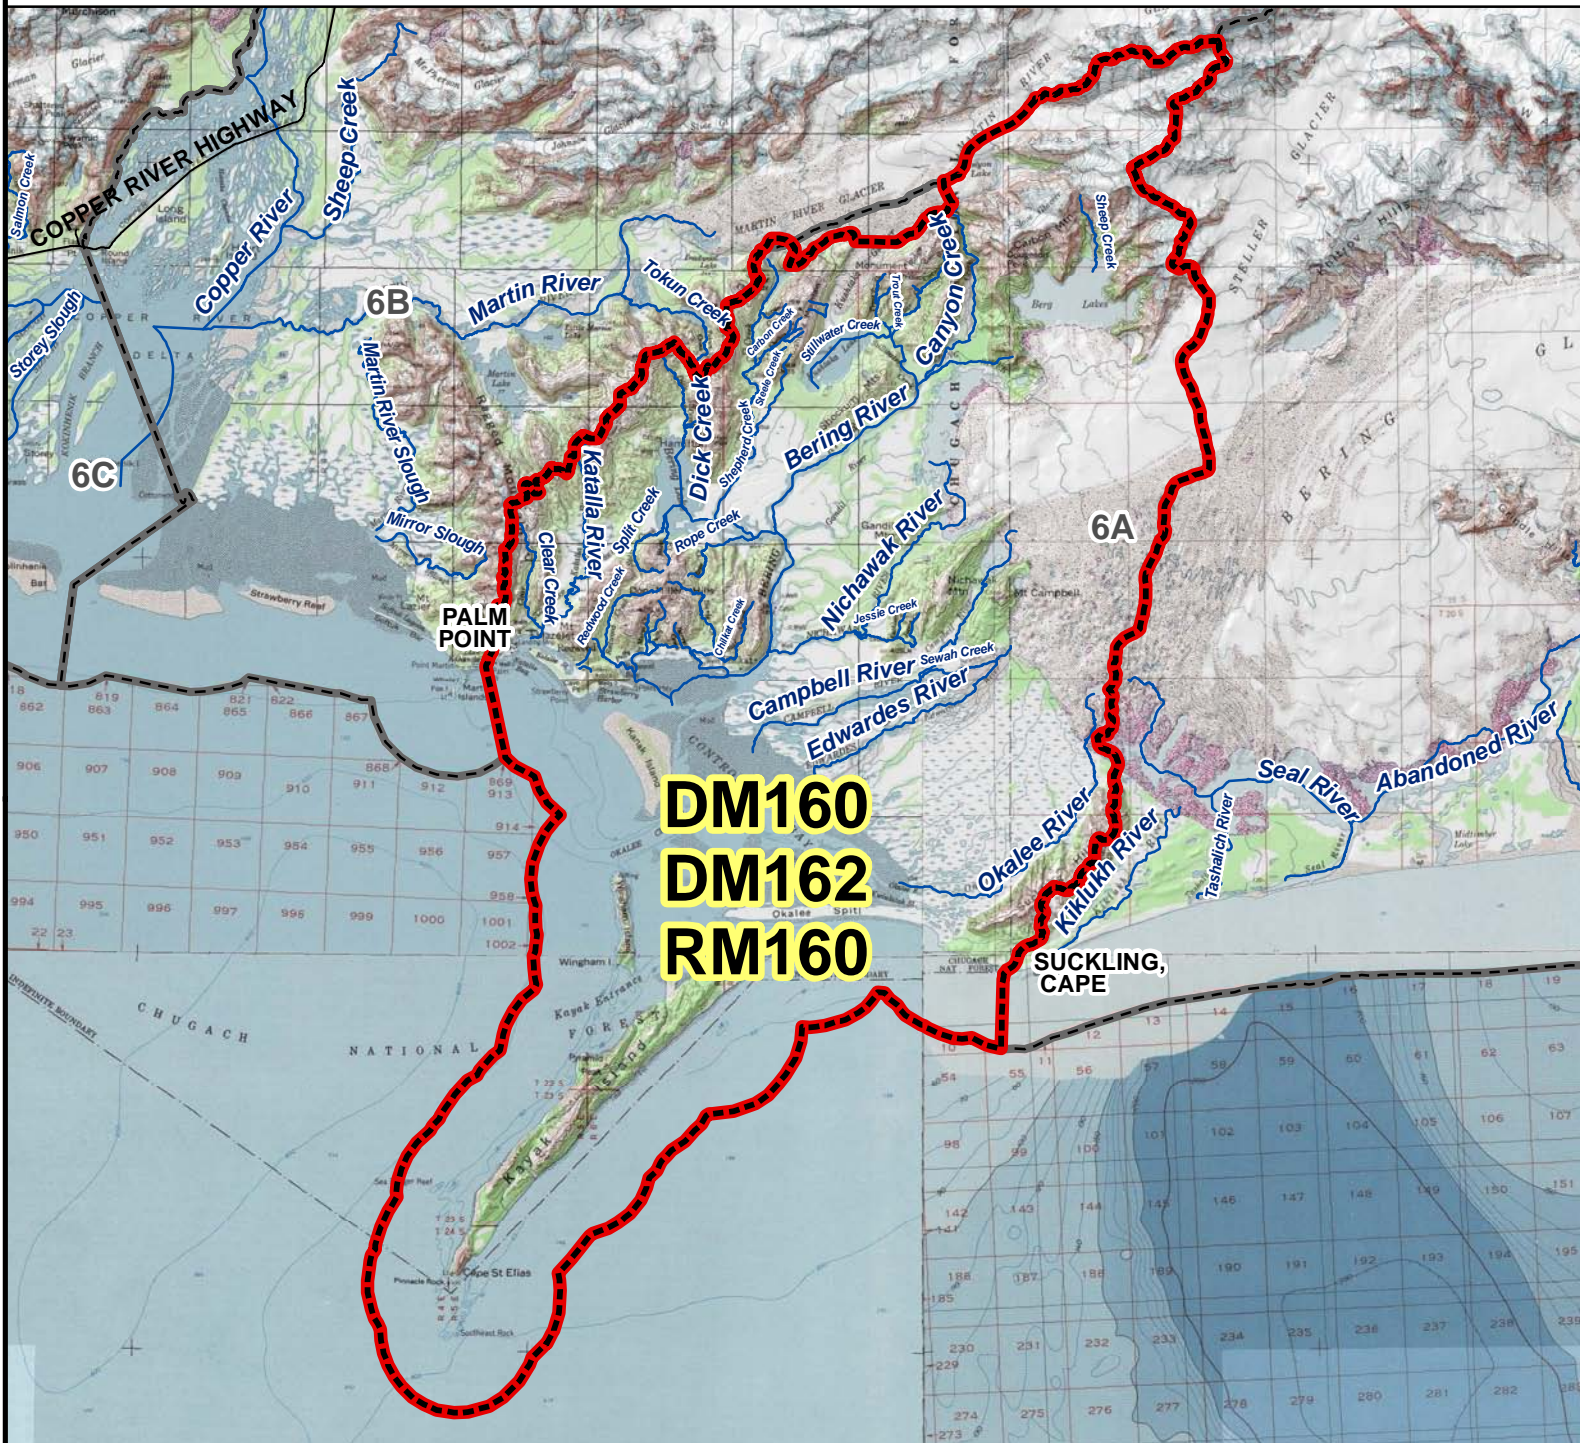

DM160 DM162 RM160 Moose Drawing and Registration Permit Hunt

DM160
DM162
RM160

AREA DESCRIPTION: Unit 6A, that portion that includes all drainages into the Gulf of Alaska between Cape Suckling and Palm Point.