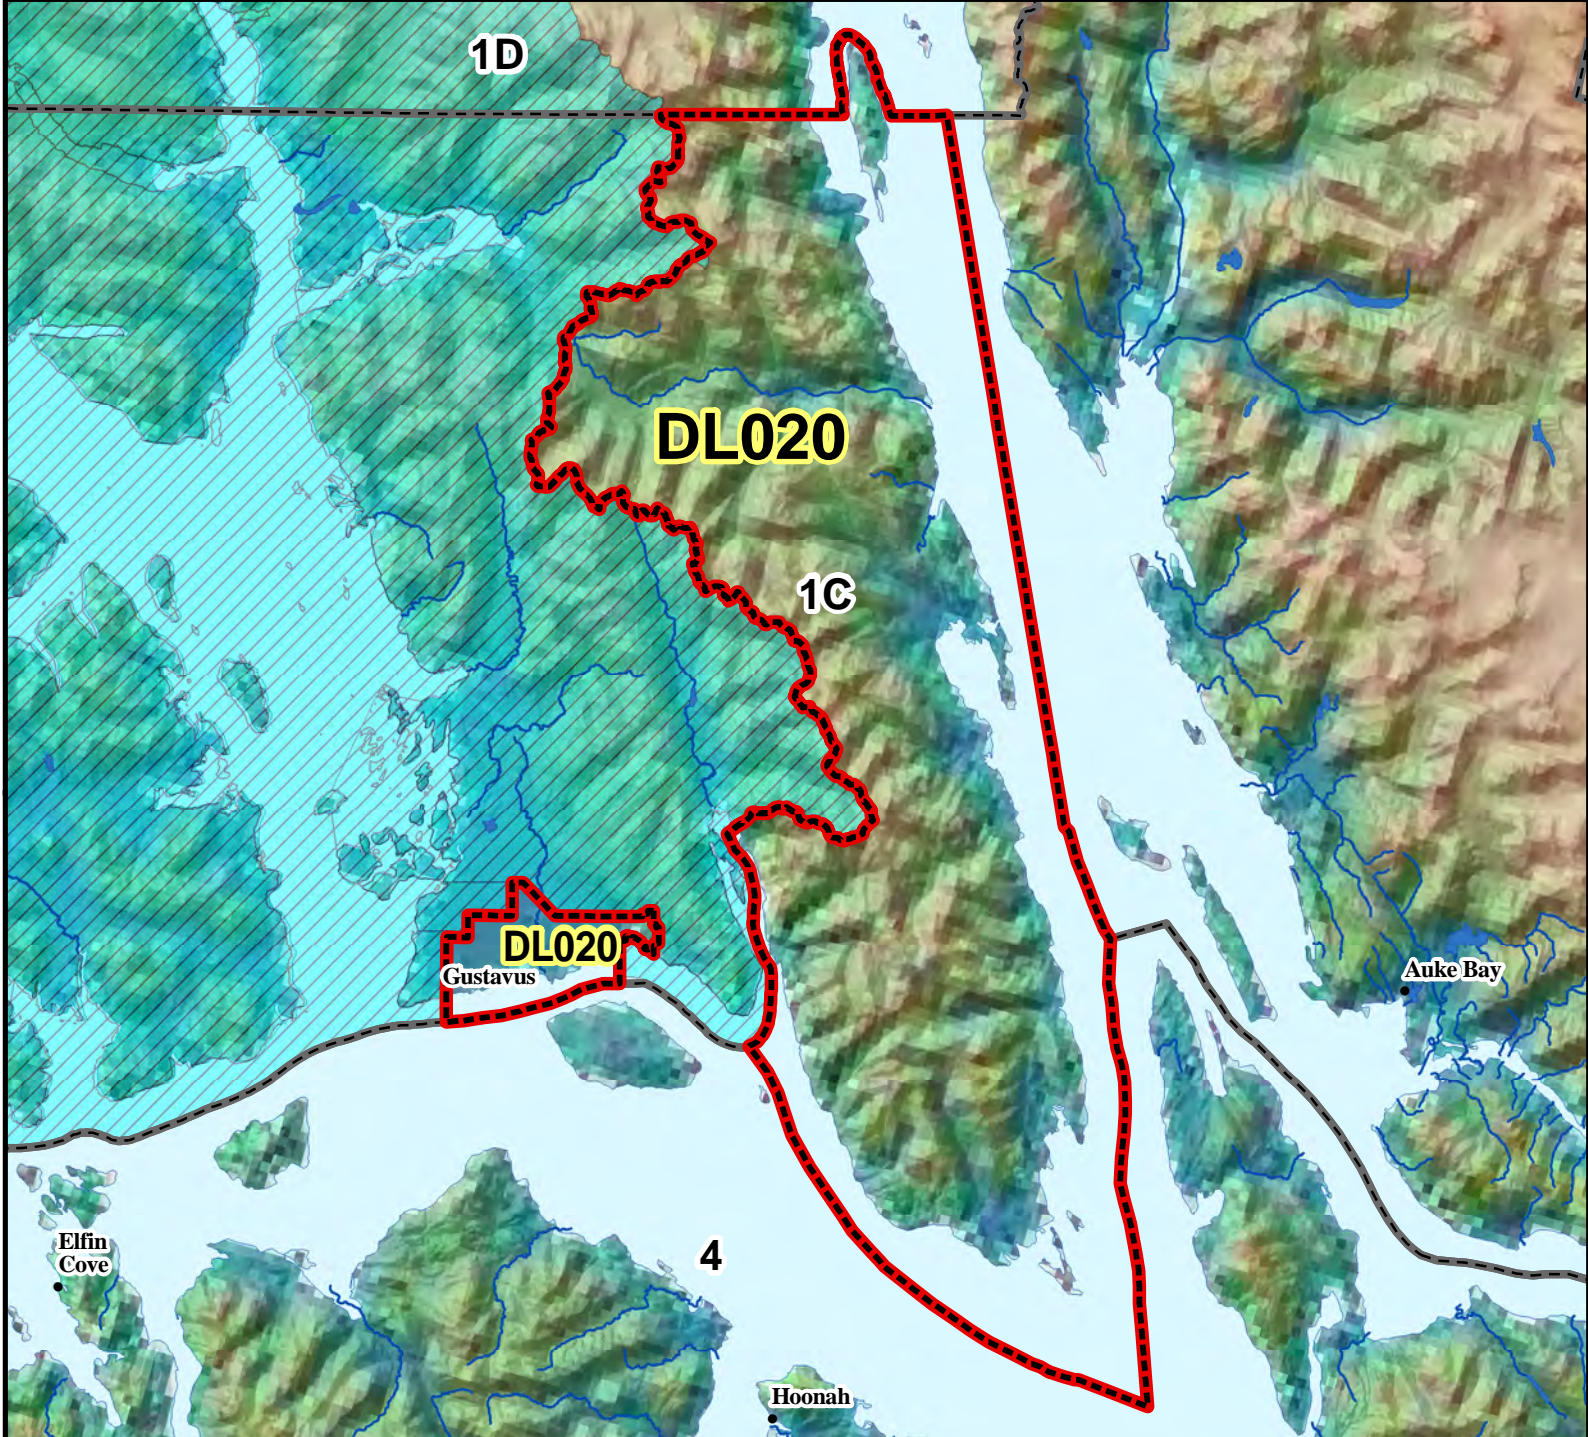

DL020 Black Bear Drawing Permit Hunt

AREA DESCRIPTION: Unit 1C, that portion west of the Haines Borough boundary in Lynn Canal, but not including lands within Glacier Bay National Park (Chilkat Range).