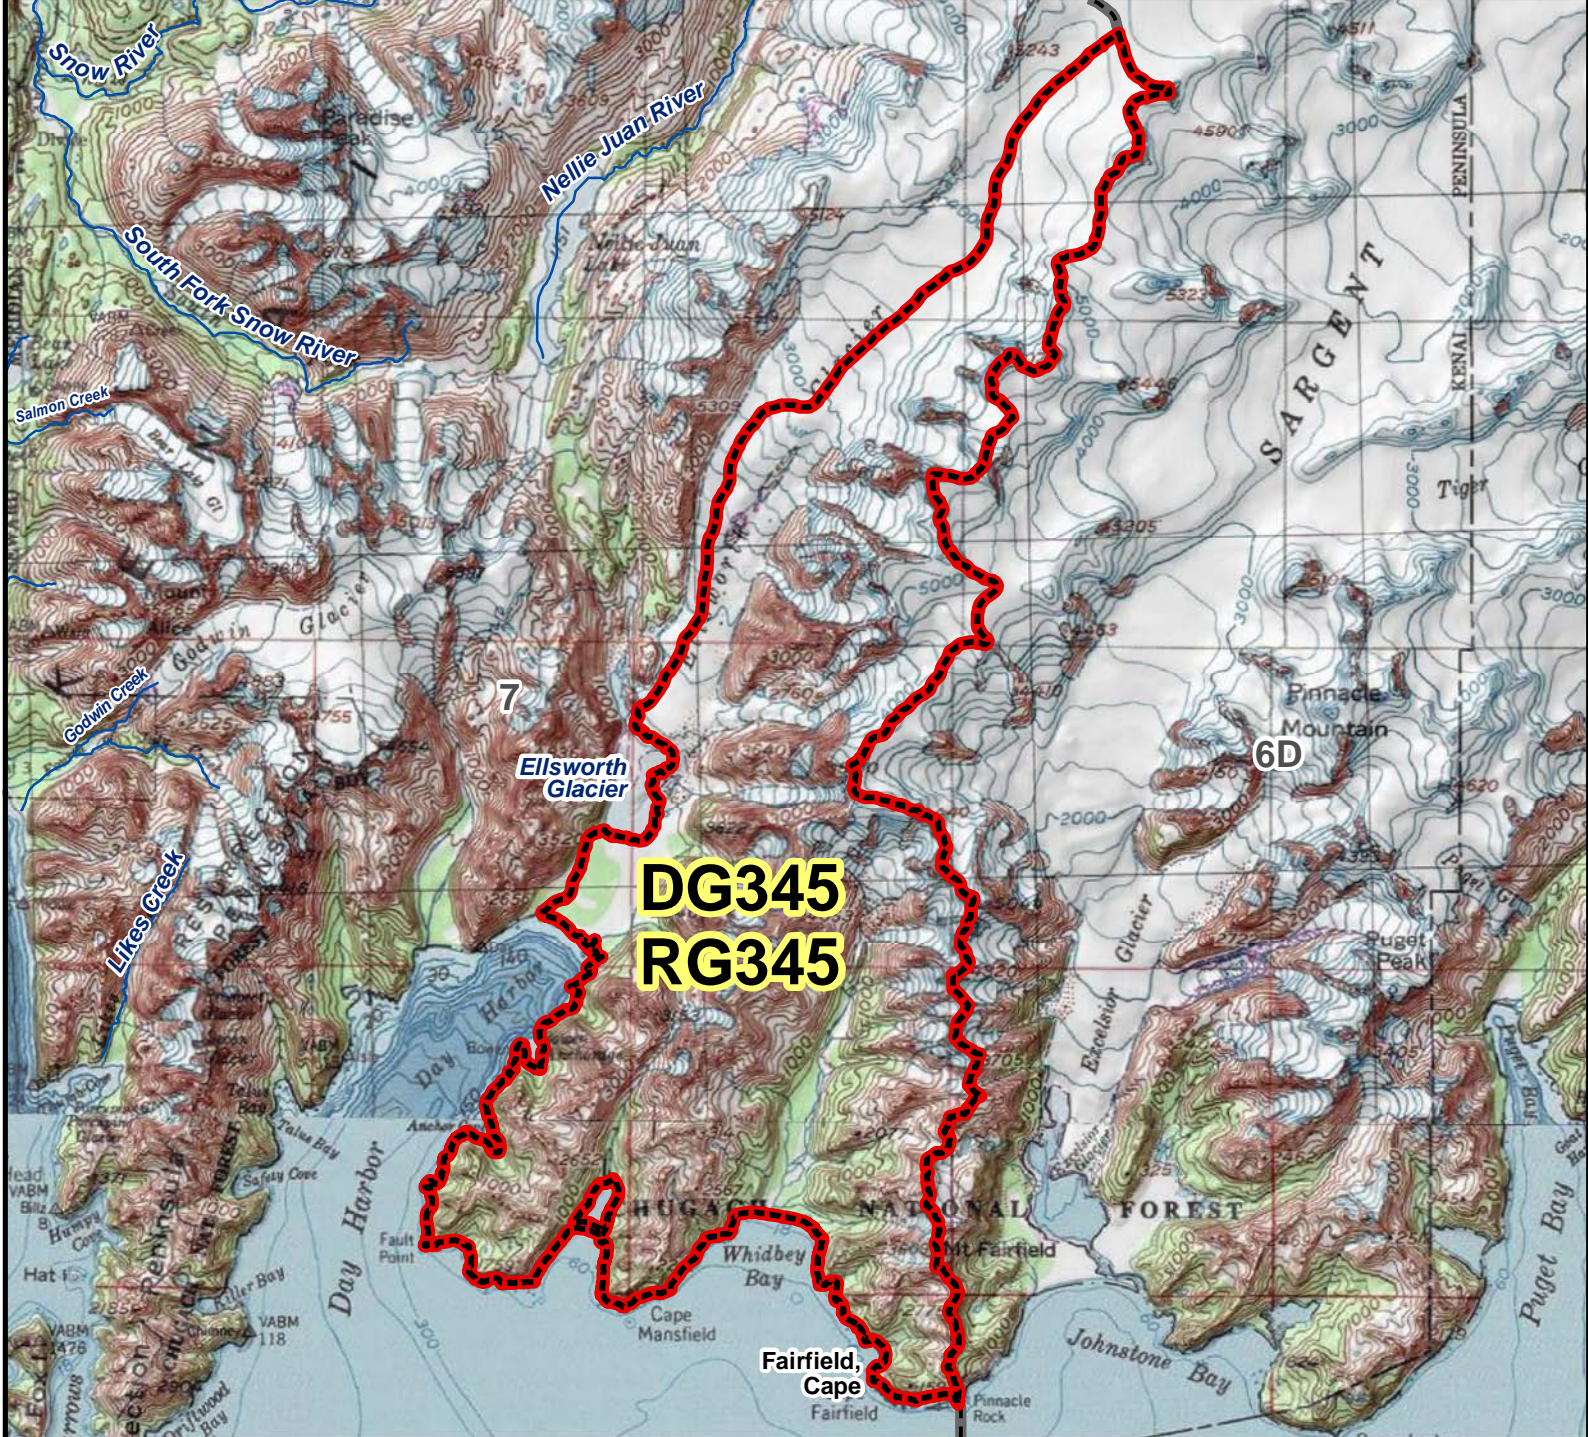

# DG345 RG345 Mt Goat Drawing & Registration Permit Hunts

**AREA DESCRIPTION:** Unit 7, beginning at Crown Peak, then southeasterly to the Unit 6/7 boundary, then southerly along the Unit 6/7 boundary to Cape Fairfield, then westerly and northerly along the coastline to the mouth of the unnamed creek flowing from Ellsworth Glacier, then northeast along the eastern bank of that creek and the glacial lake to the terminus of Ellsworth Glacier, then north along a line through the center of Ellsworth Glacier to the point of origin.