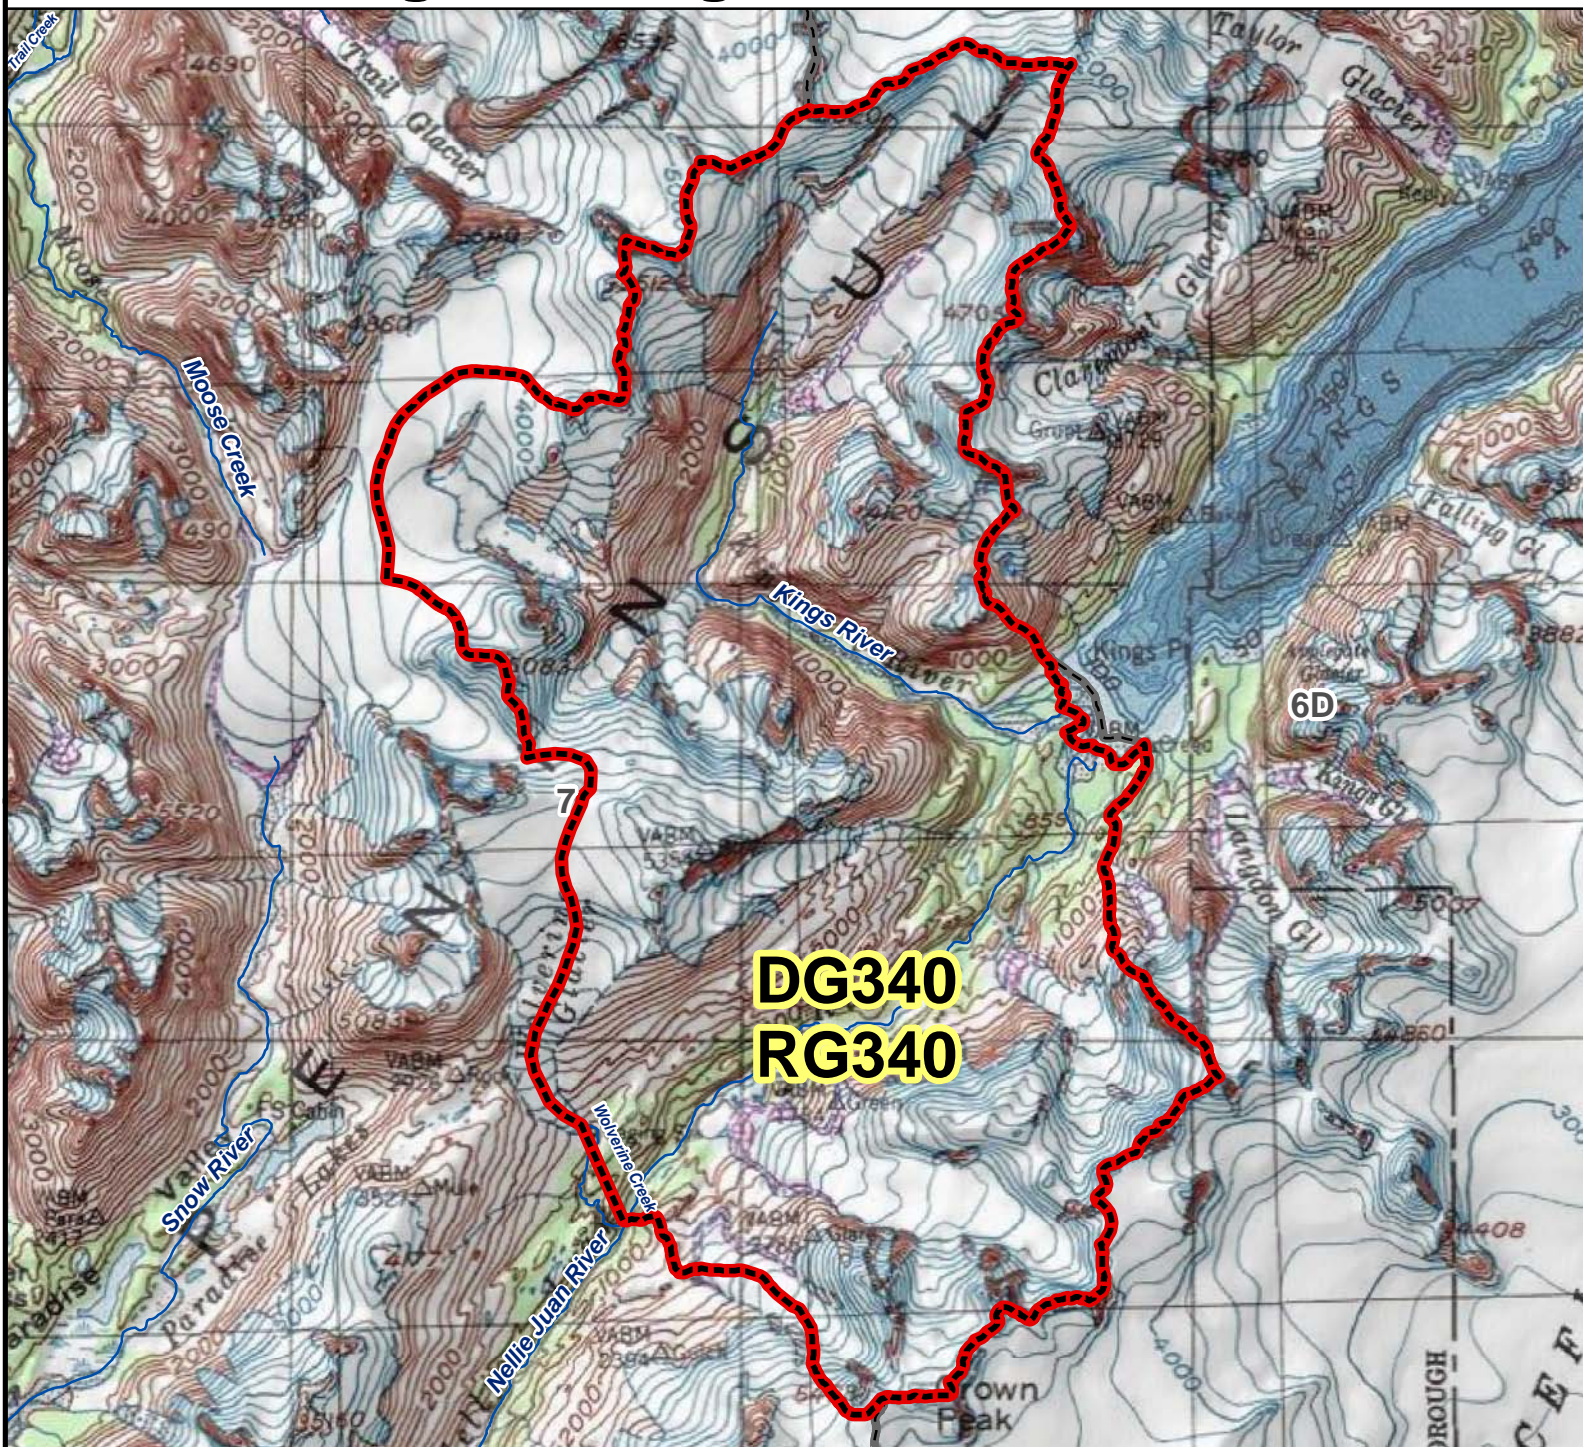

DG340 RG340 Mountain Goat Drawing and Registration Permit Hunt

AREA DESCRIPTION: Unit 7, Kings River, beginning at a point on the Unit 6/7 boundary east of the head of Trail Glacier, then easterly and southerly along the Unit 6/7 boundary to Crown Peak, then northwesterly through the center of the first unnamed glacier northwest of Crown Peak to its terminus, then along a straight line to the terminus of Wolverine Glacier, then north along the center of Wolverine Glacier and an unnamed glacier to a point southeast of the head of Moose Creek, then northeasterly up the center of the glacier to the point of origin.