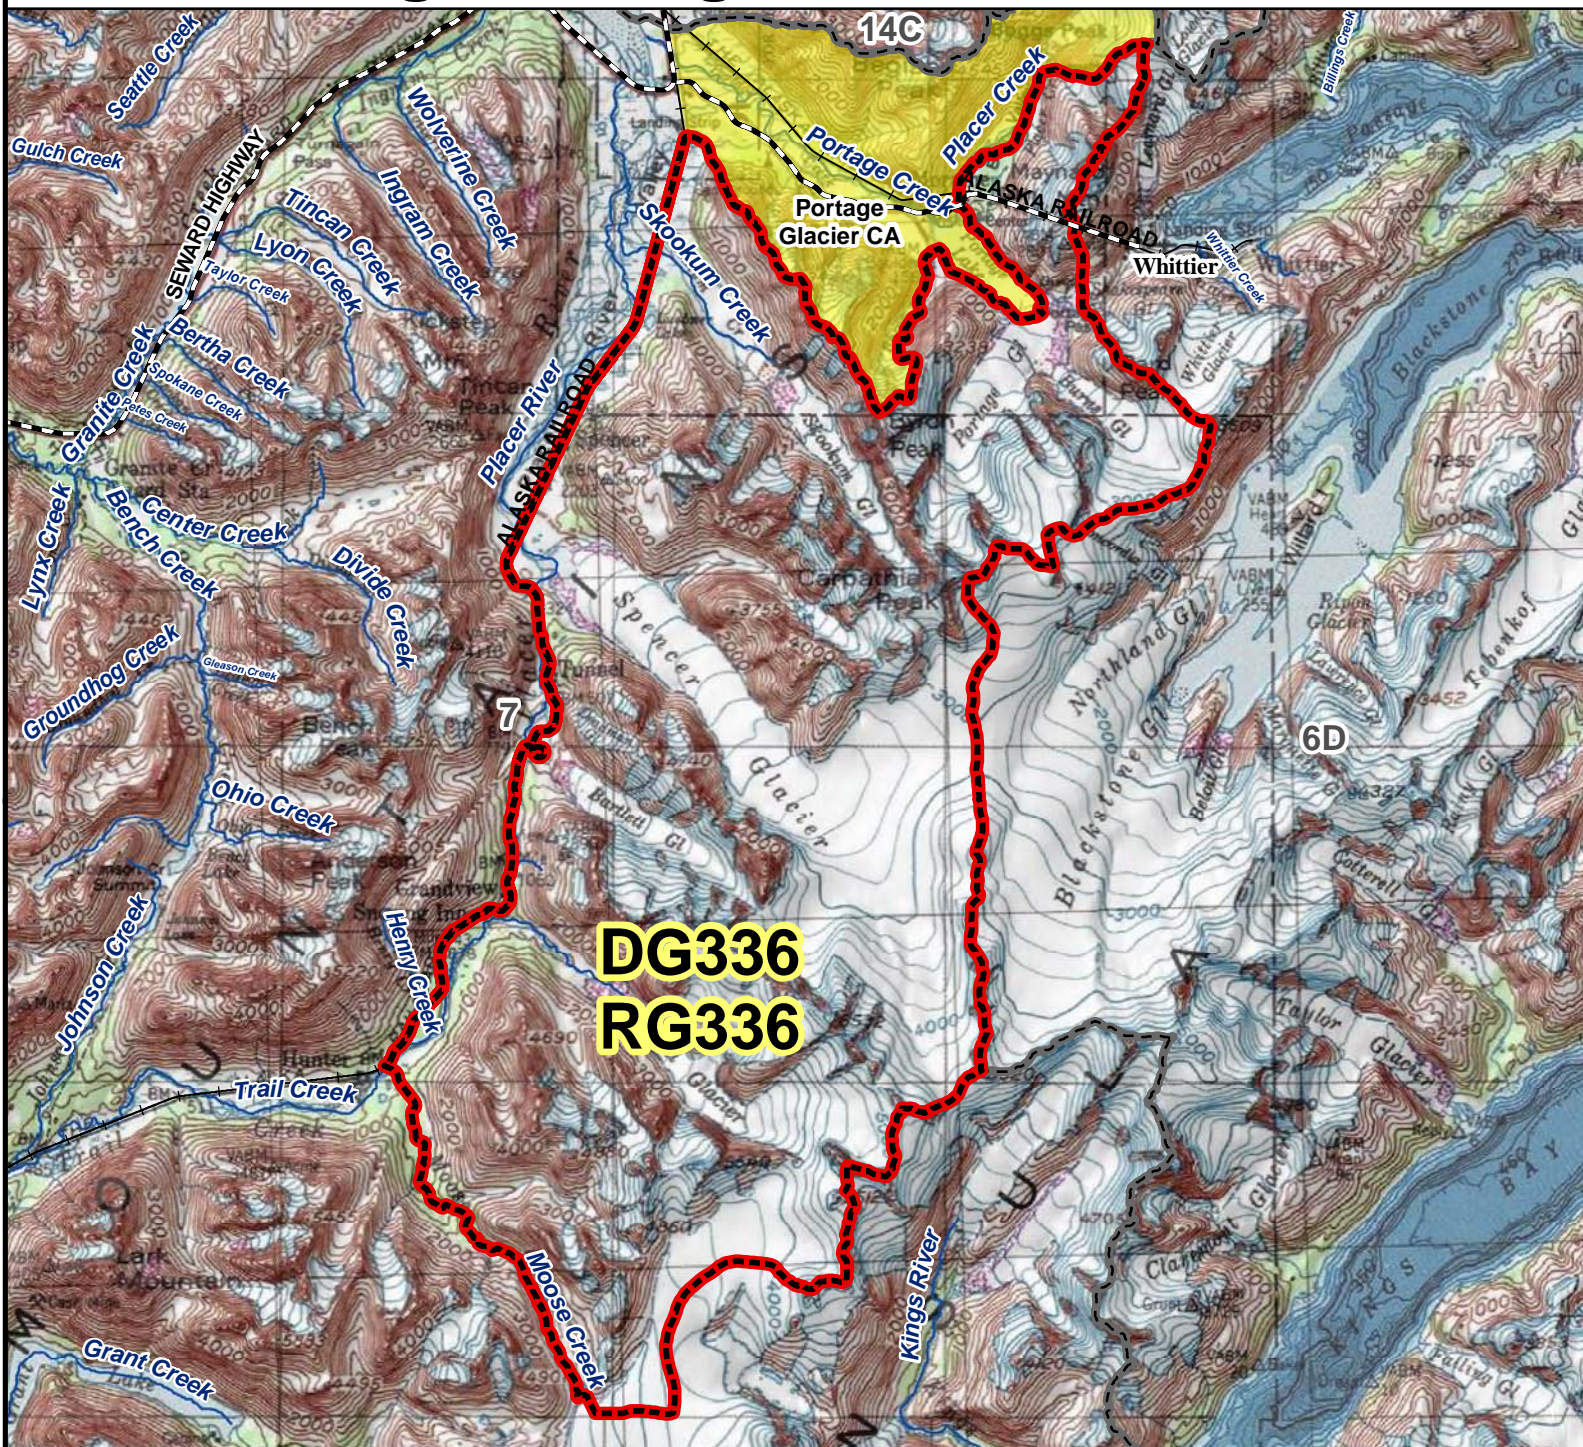

DG336 RG336 Mountain Goat Drawing and Registration Permit Hunt

**DG336
RG336**

AREA DESCRIPTION: Unit 7, Spencer Glacier, beginning at the southwest corner of Portage Glacier Closed Area on the Alaska Railroad, then southerly along the Alaska Railroad to a point due west of the mouth of Moose Creek, then in a straight line to the mouth of Moose Creek, then southeasterly up Moose Creek to the glacier at the head of Moose Creek, then easterly up the center of the glacier and icefield to the Unit 6/7 boundary, then northerly along the Unit 6/7 boundary to the Unit 14C boundary, then easterly along the Unit 14C boundary to the Portage Glacier Closed Area, then southerly and westerly along the southern boundary of Portage Glacier Closed Area to the point of origin.