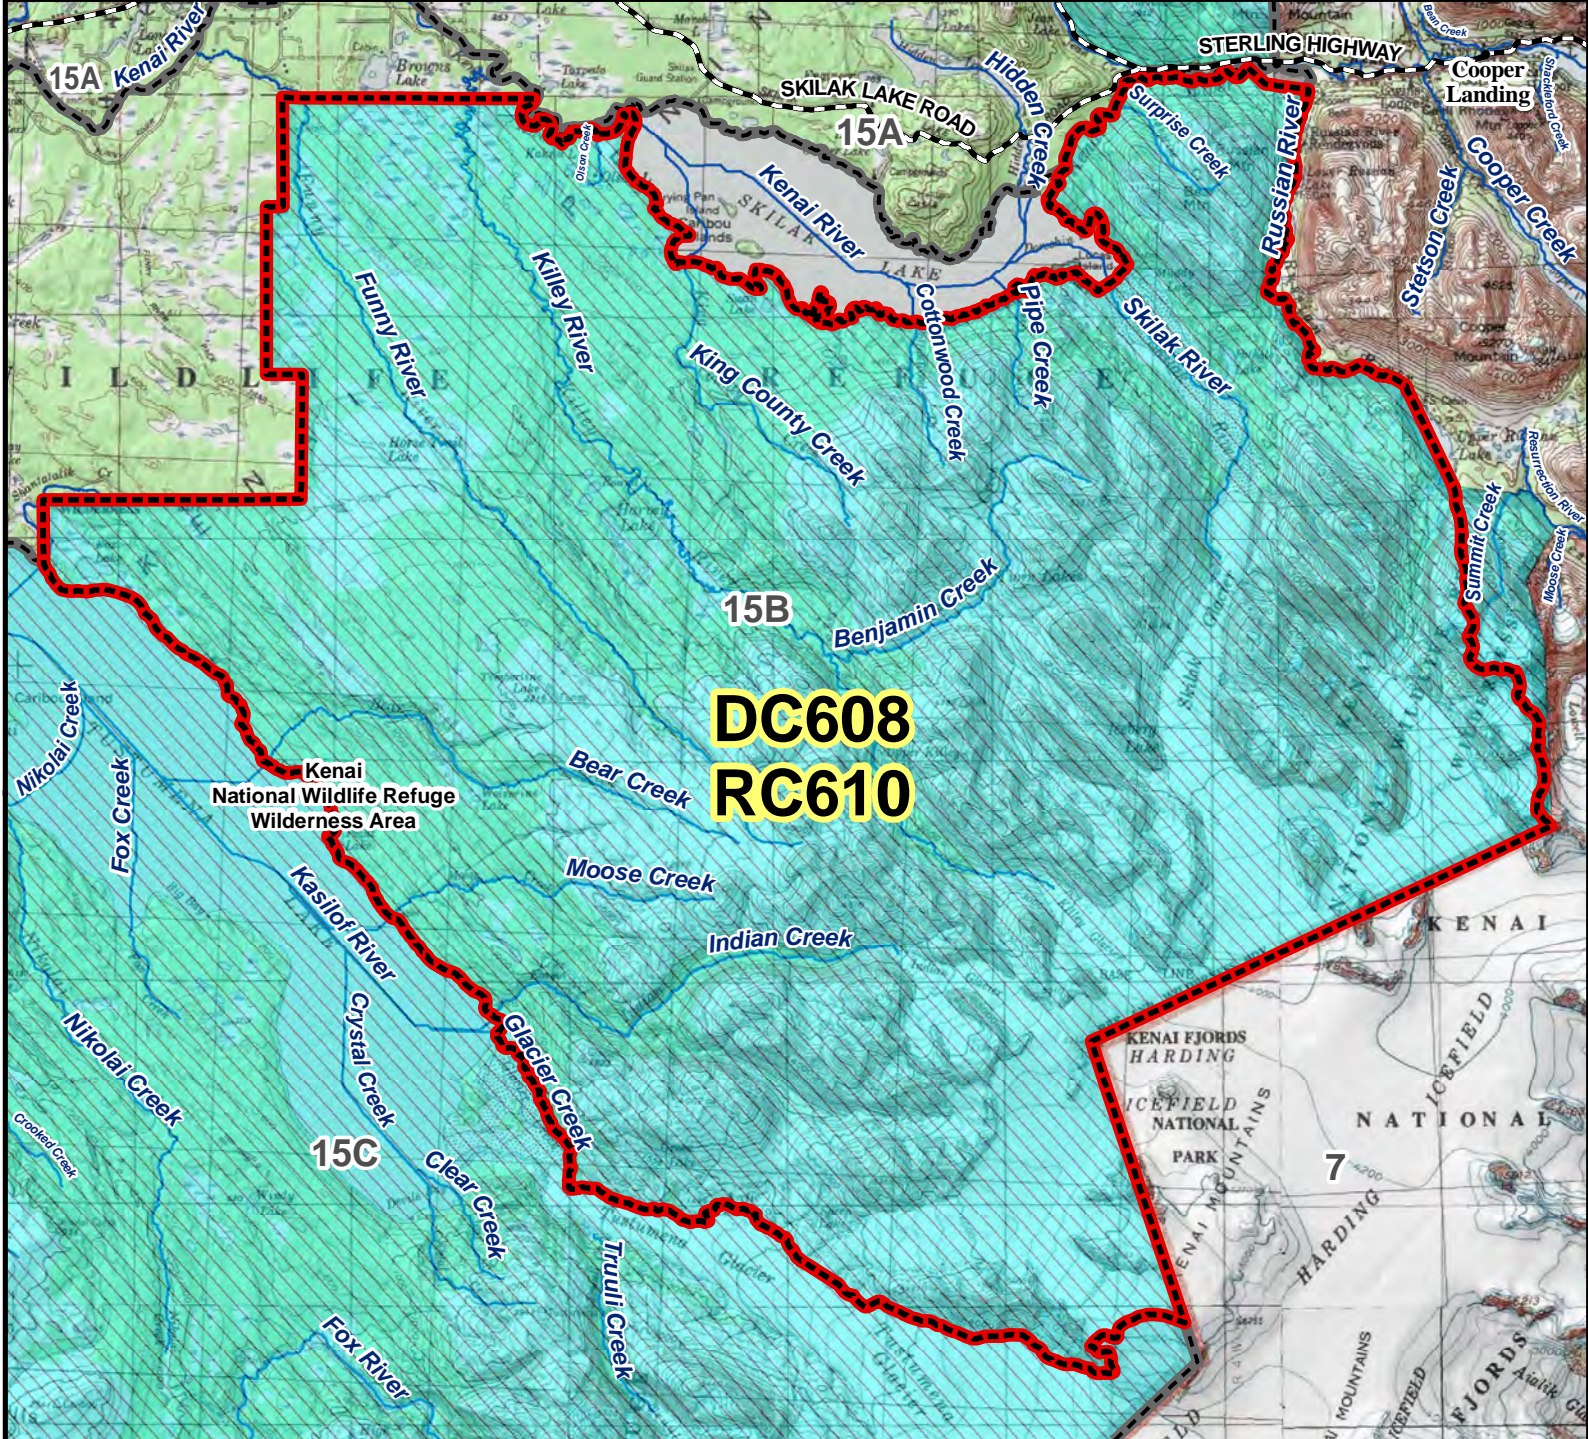

# DC608 RC610 Caribou Drawing Permit Hunt

**DC608  
RC610**

Kenai National Wildlife Refuge Wilderness Area

**AREA DESCRIPTION:** Unit 15B, within the Kenai National Wildlife Refuge Wilderness Area.