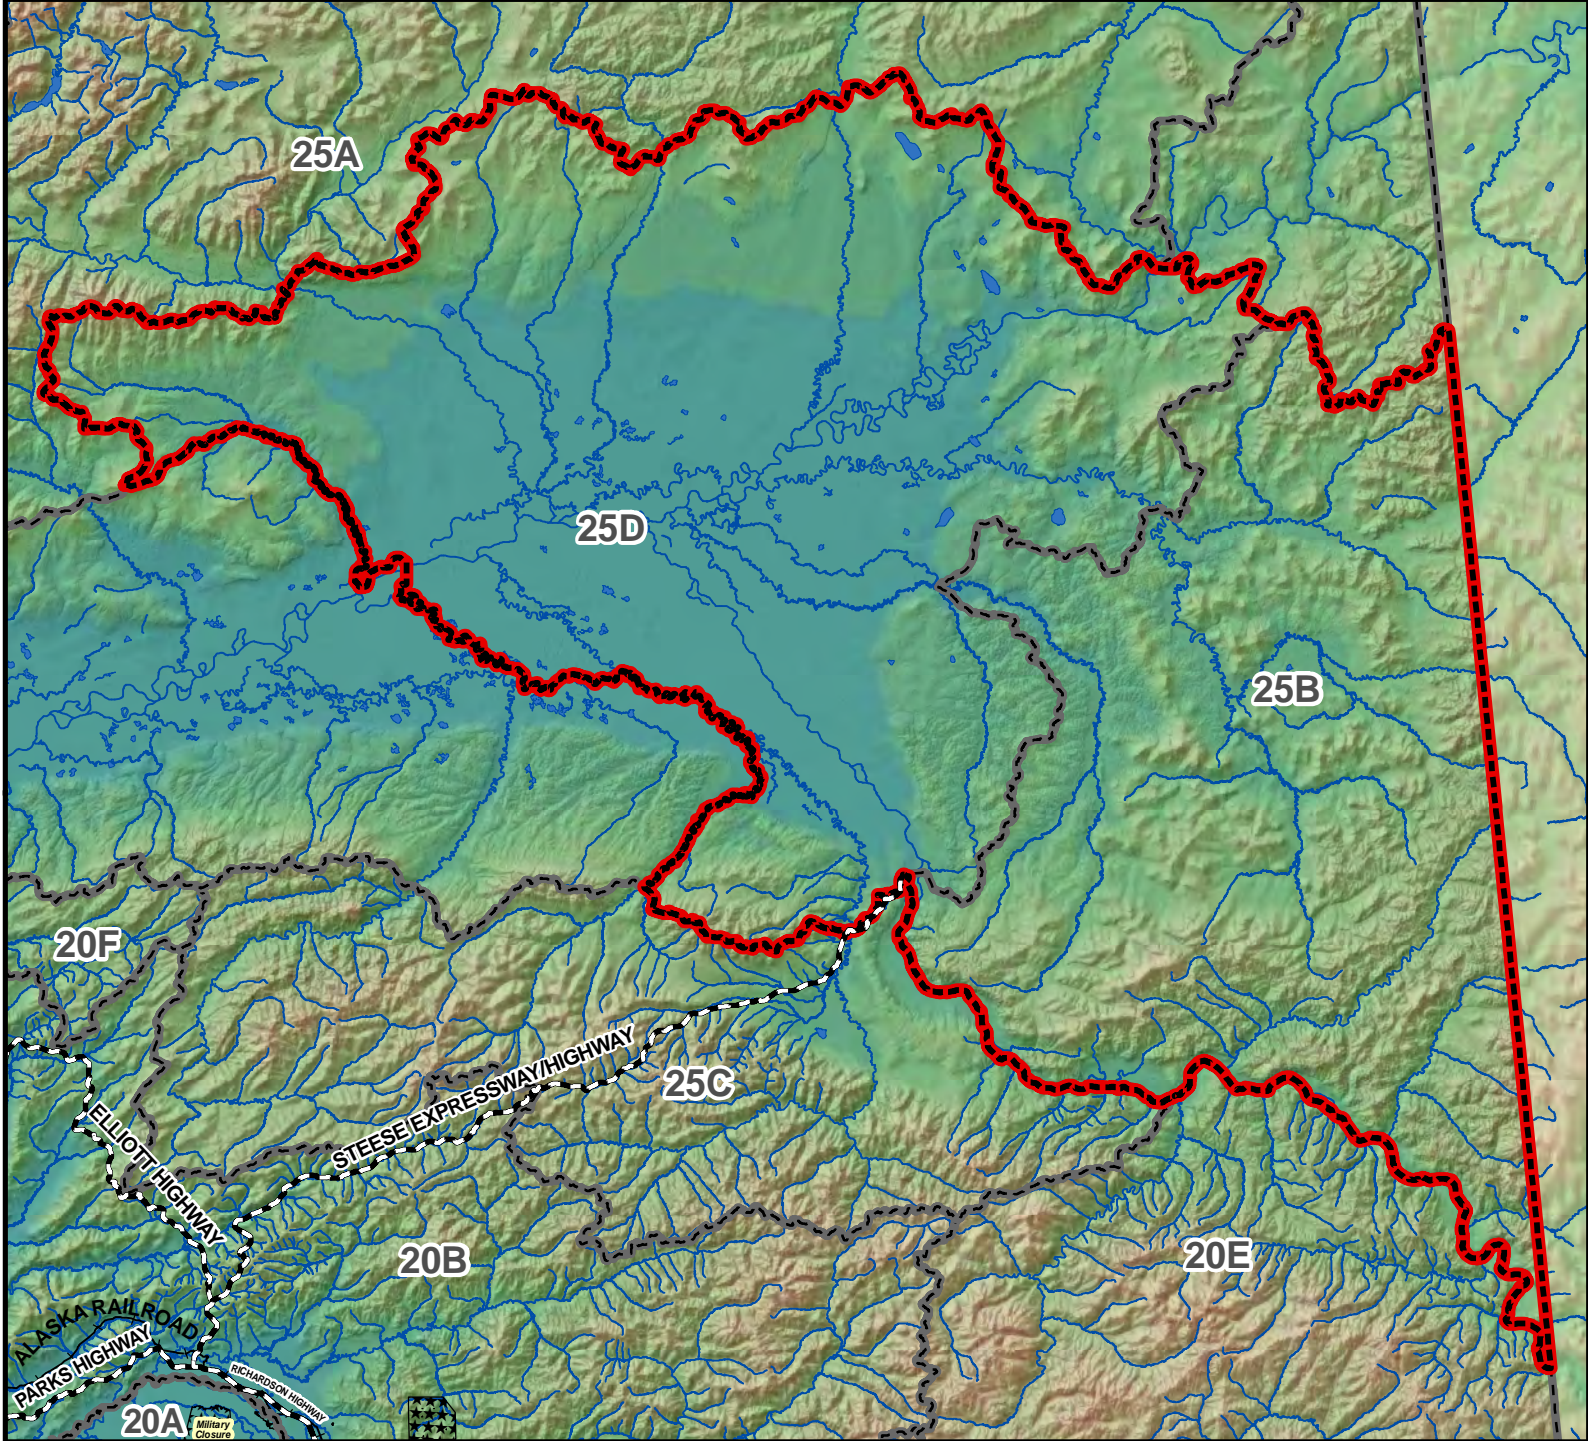

# CM001 Moose Community Permit Hunt

**AREA DESCRIPTION:** Remainder of Units 25B and 25D.