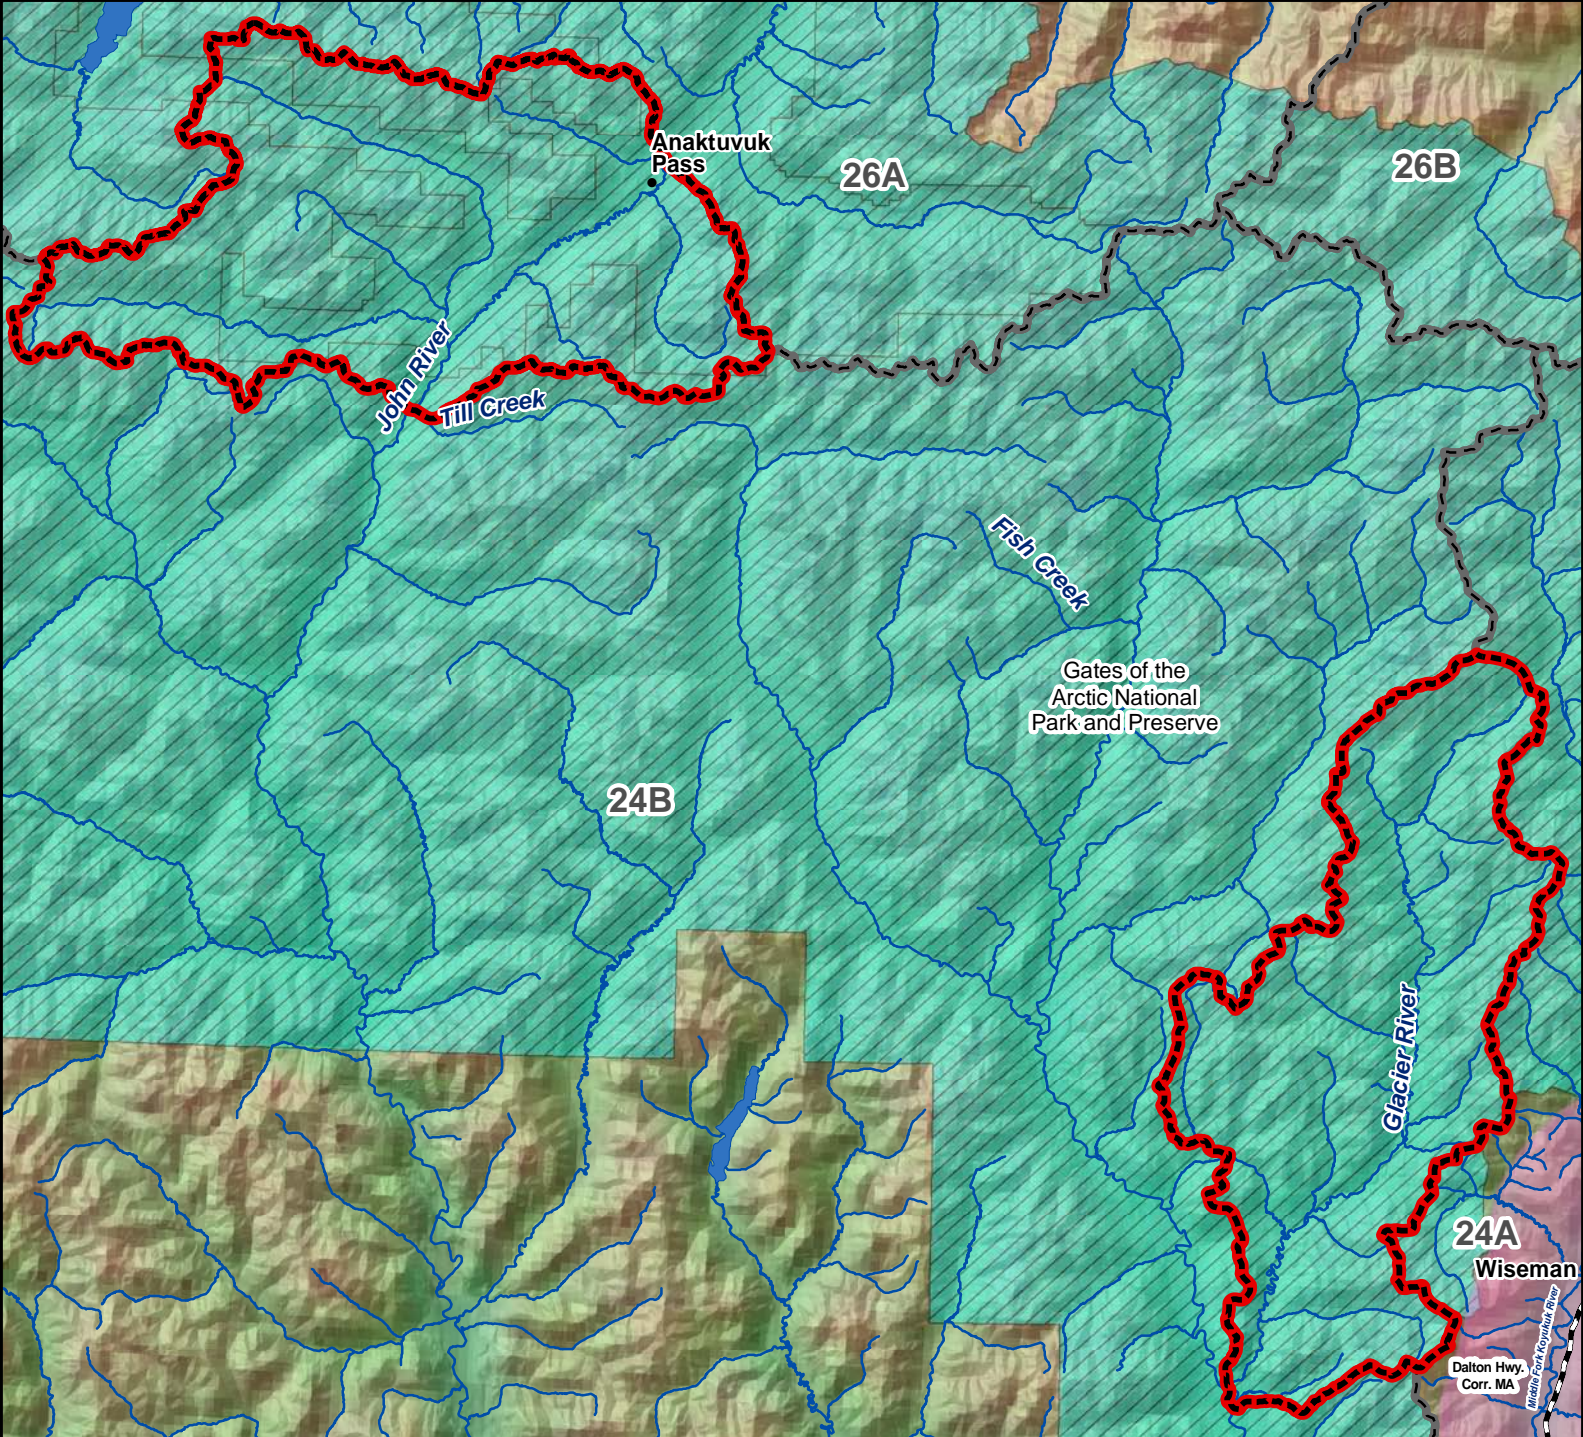

Nonresidents:

See Alaska

Hunting

Regulations booklet

for other hunts in Unit 24.

Unit 24B, John and Glacier Rivers

Sheep - General Hunt

Residents - **Harvest Ticket Required** Nonresidents - **No Open Season**

AREA DESCRIPTION: Unit 24B, John River drainage upstream from Till Creek, and that portion within the Glacier River drainage.

Please refer to the Alaska Hunting Regulations booklet for bag type, seasons, and additional regulations concerning this hunt.