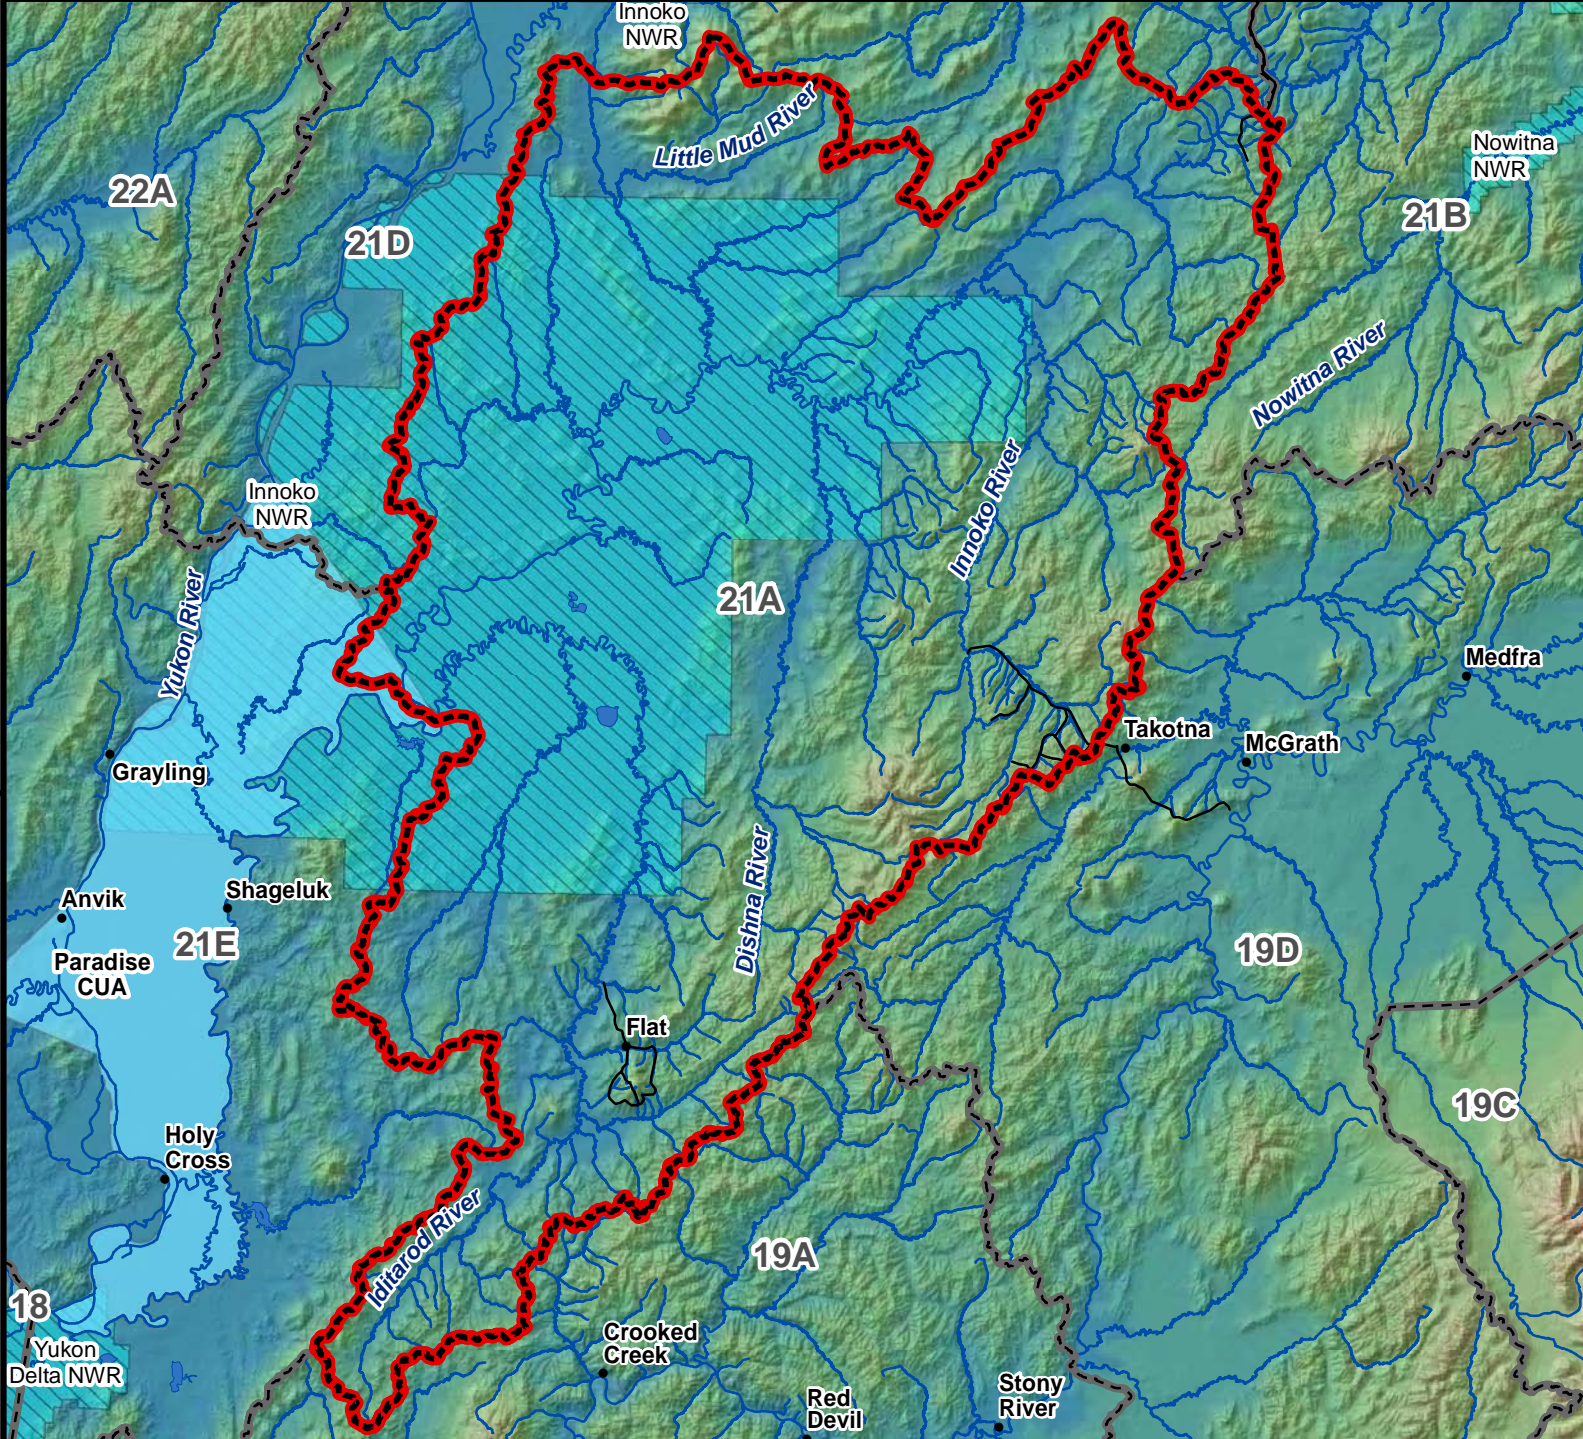

Unit 21A

Moose - General Hunt

*Residents and Nonresidents - **Harvest Ticket Required***

AREA DESCRIPTION: Unit 21A.

Please refer to the Alaska Hunting Regulations booklet for bag type, seasons, and additional regulations concerning this hunt.