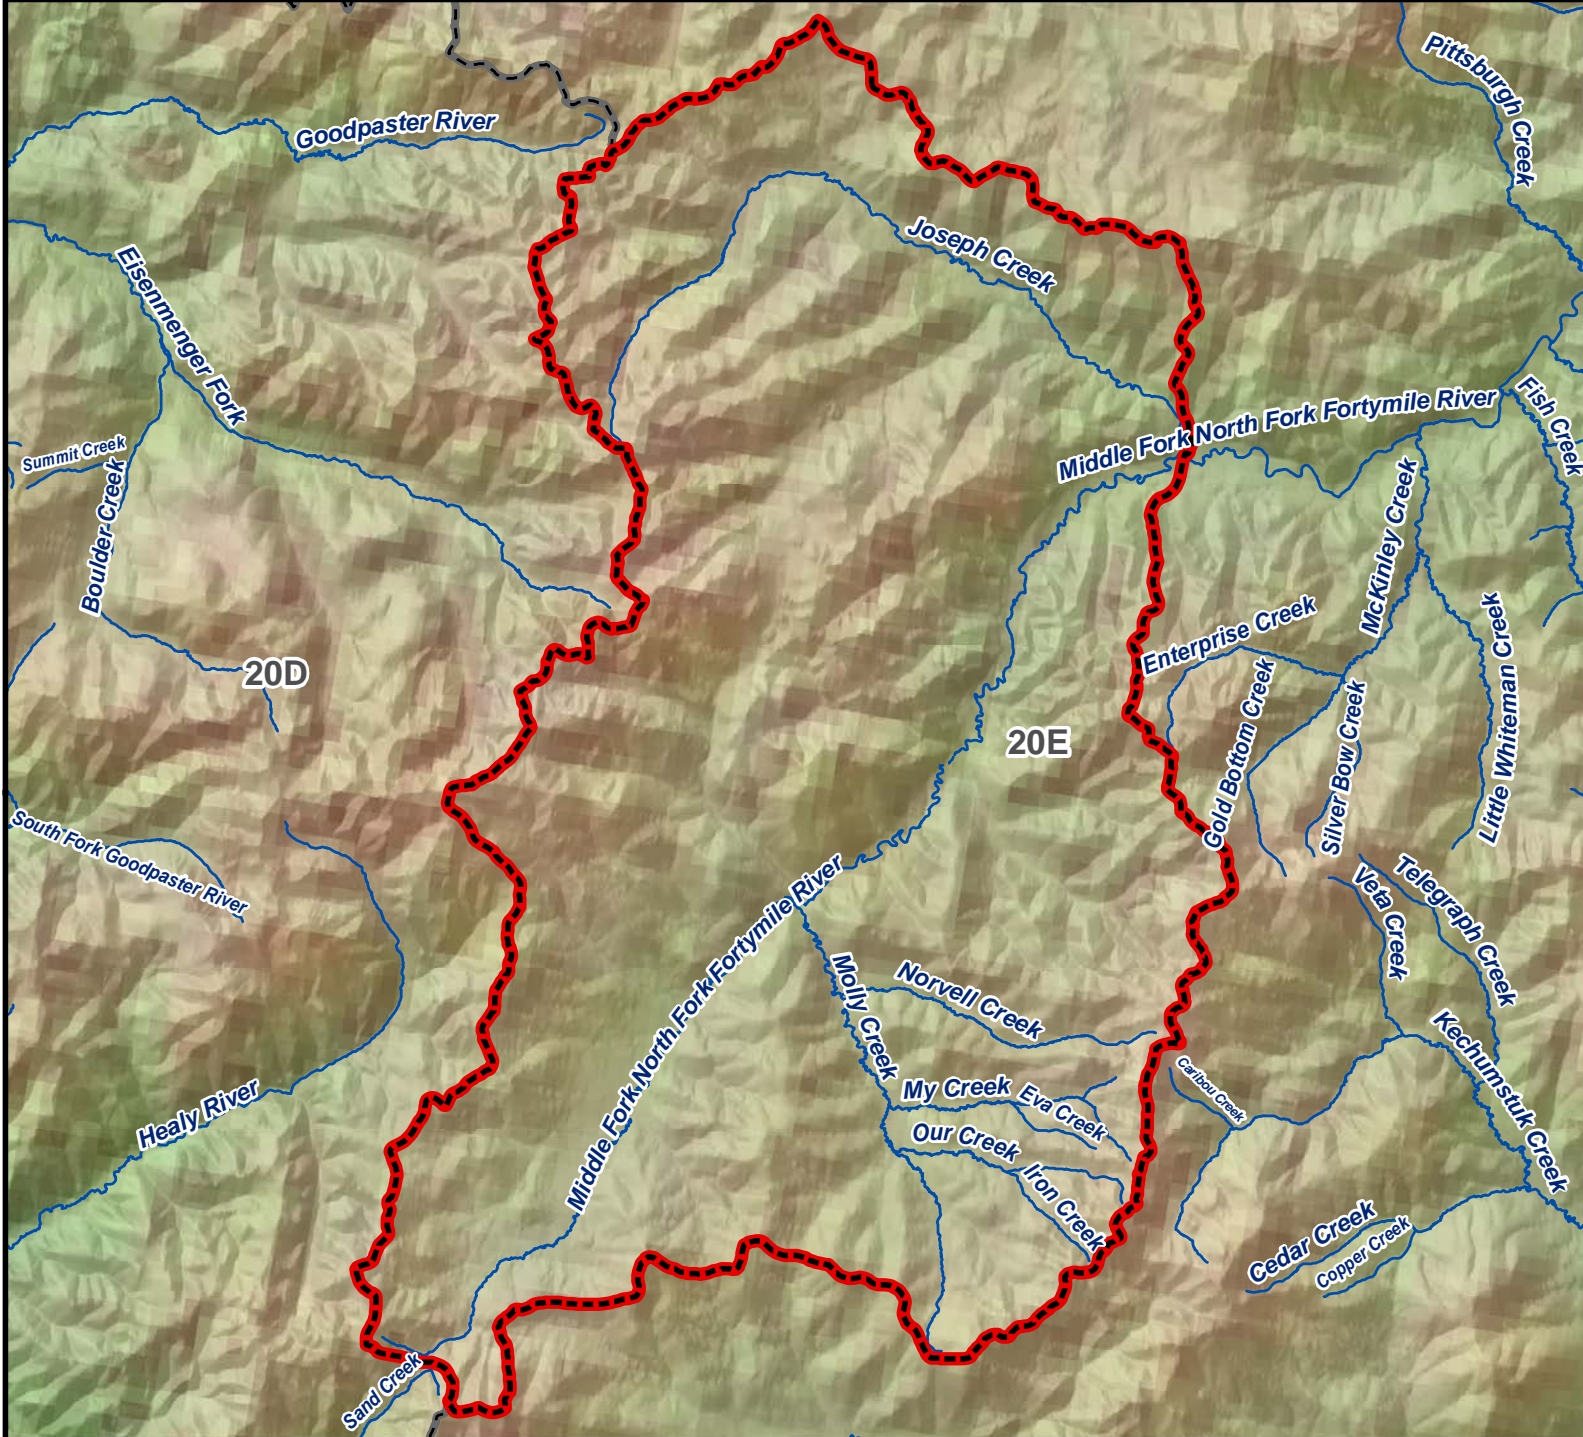

Unit 20E, Fortymile River Moose - General Hunt

Residents and Nonresidents - **Harvest Ticket Required**

AREA DESCRIPTION: Unit 20E, Middle Fork Fortymile River drainage upstream from and including the Joseph Creek drainage.