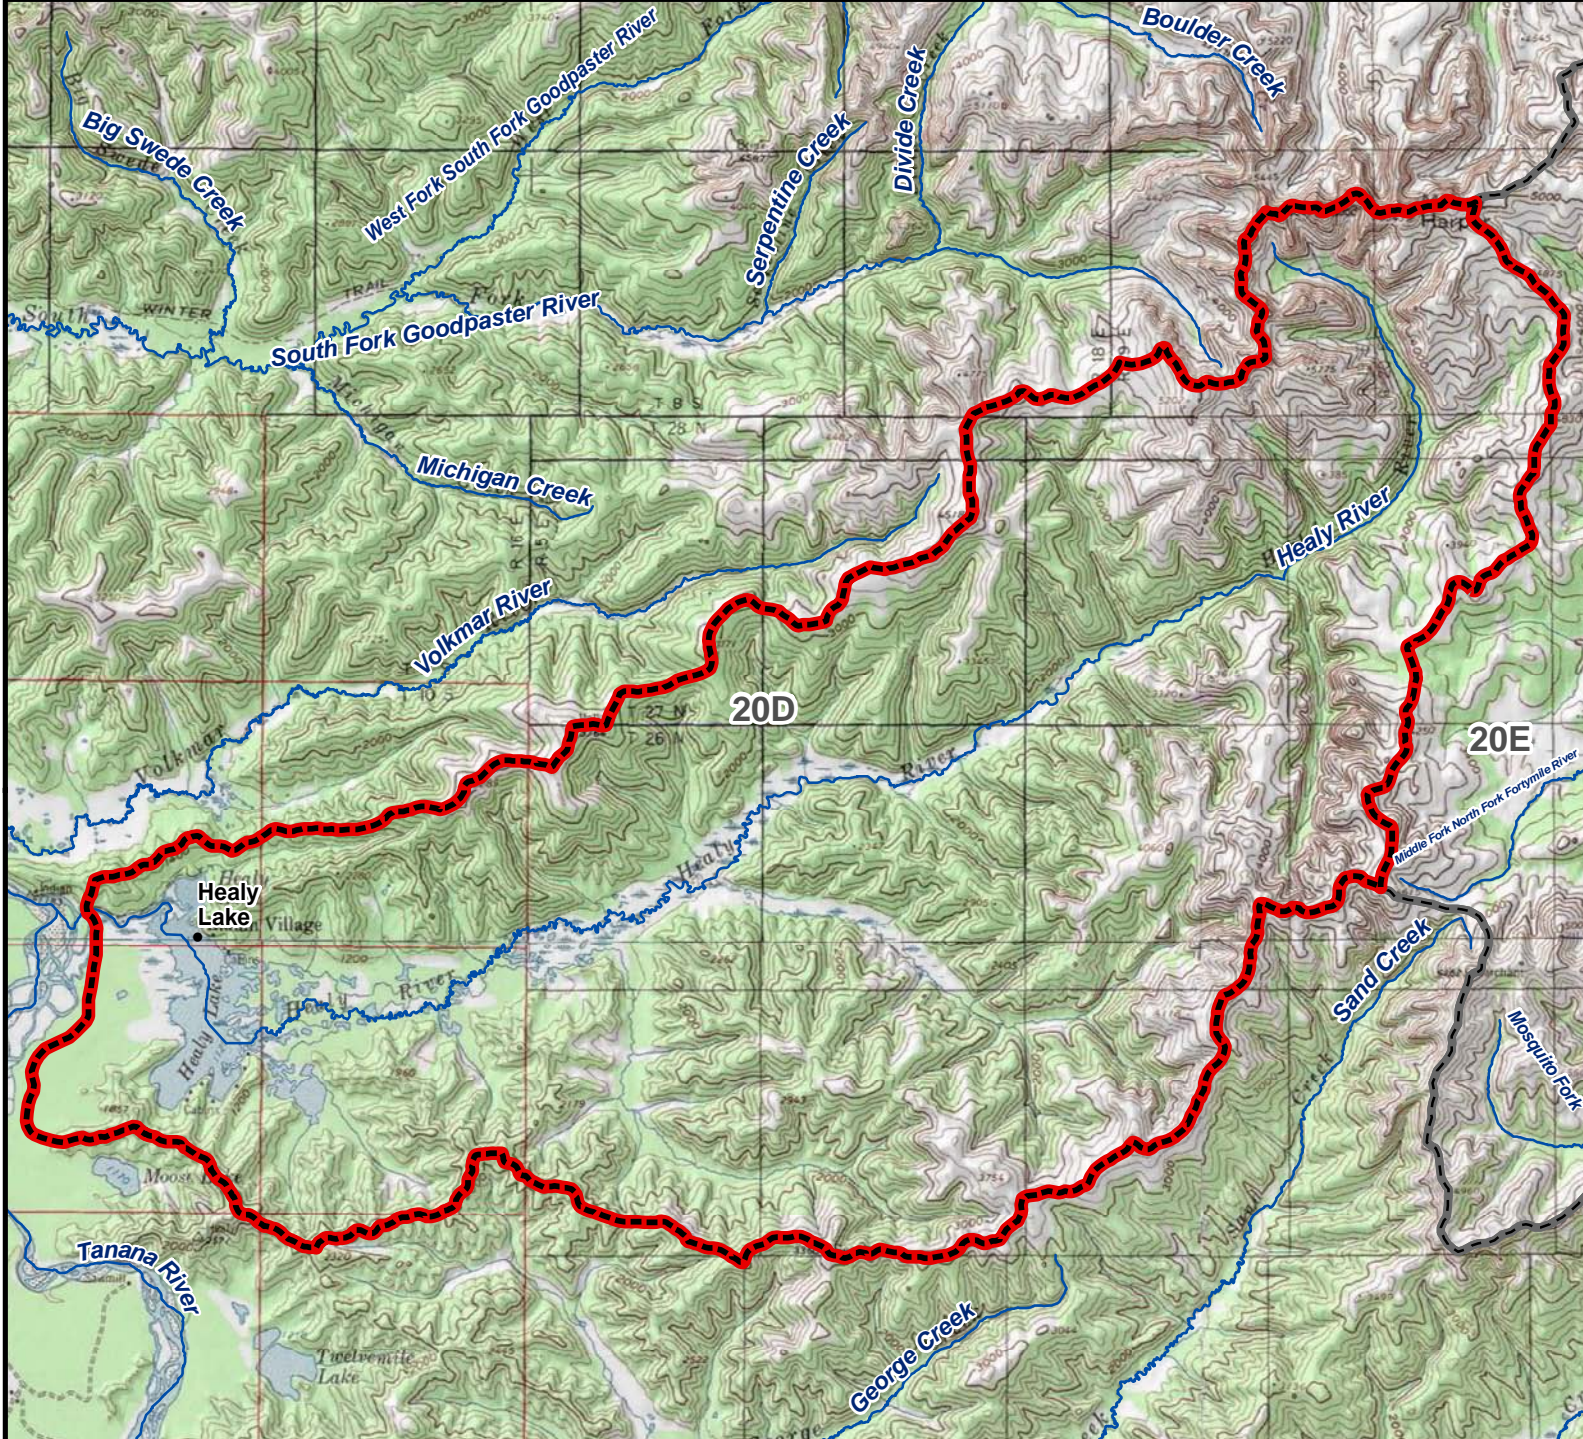

# Unit 20D, Healy River Moose - General Hunt

Residents and Nonresidents - **Harvest Ticket Required**

**AREA DESCRIPTION:** Unit 20D, Healy River drainage.

Please refer to the Alaska Hunting Regulations booklet for bag type, seasons, and additional regulations concerning this hunt.