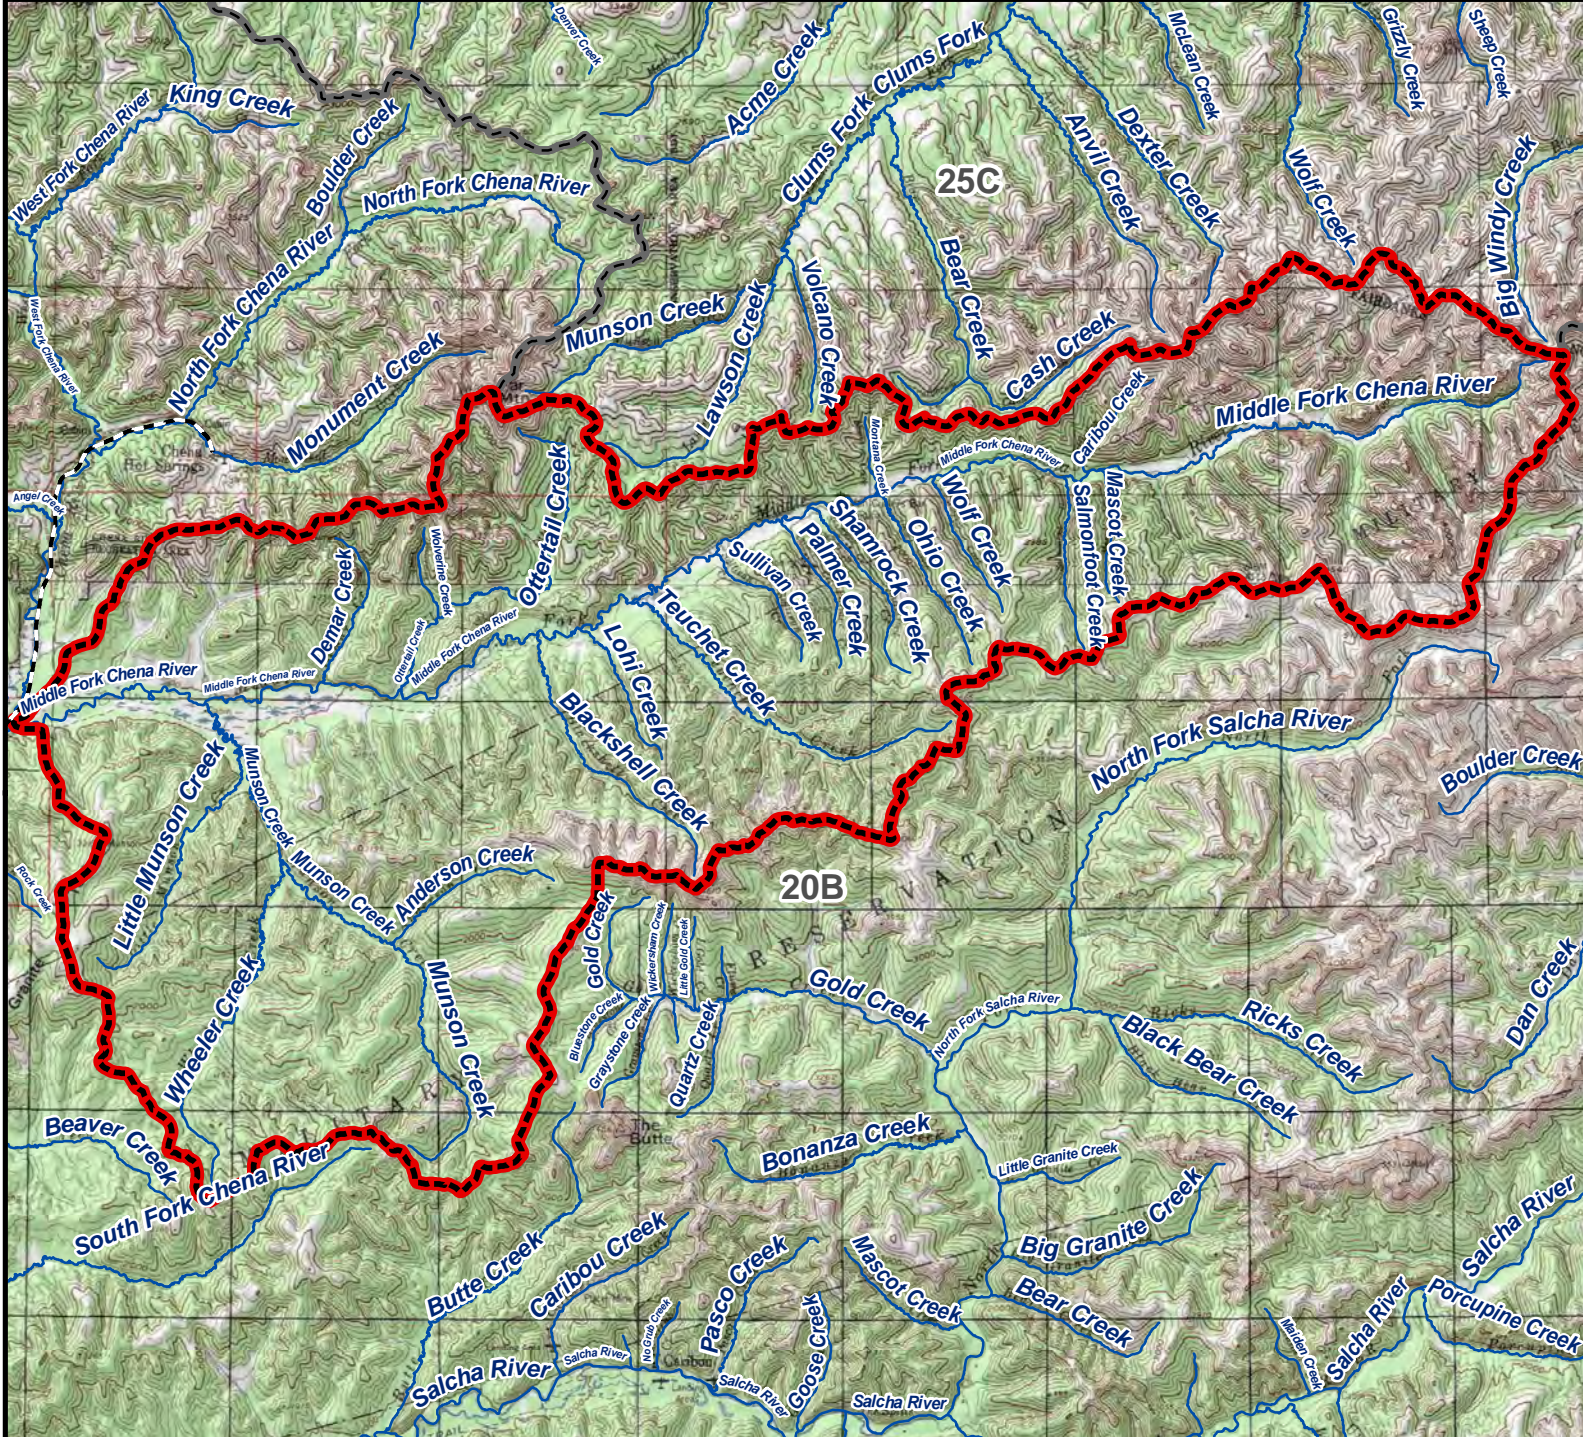

Unit 20B, Middle Fork Chena River Moose - General Hunt

Residents and Nonresidents - **Harvest Ticket Required**

AREA DESCRIPTION: Unit 20B, that portion drained by the Middle Fork Chena River.

Please refer to the Alaska Hunting Regulations booklet for bag type, seasons, and additional regulations concerning this hunt.