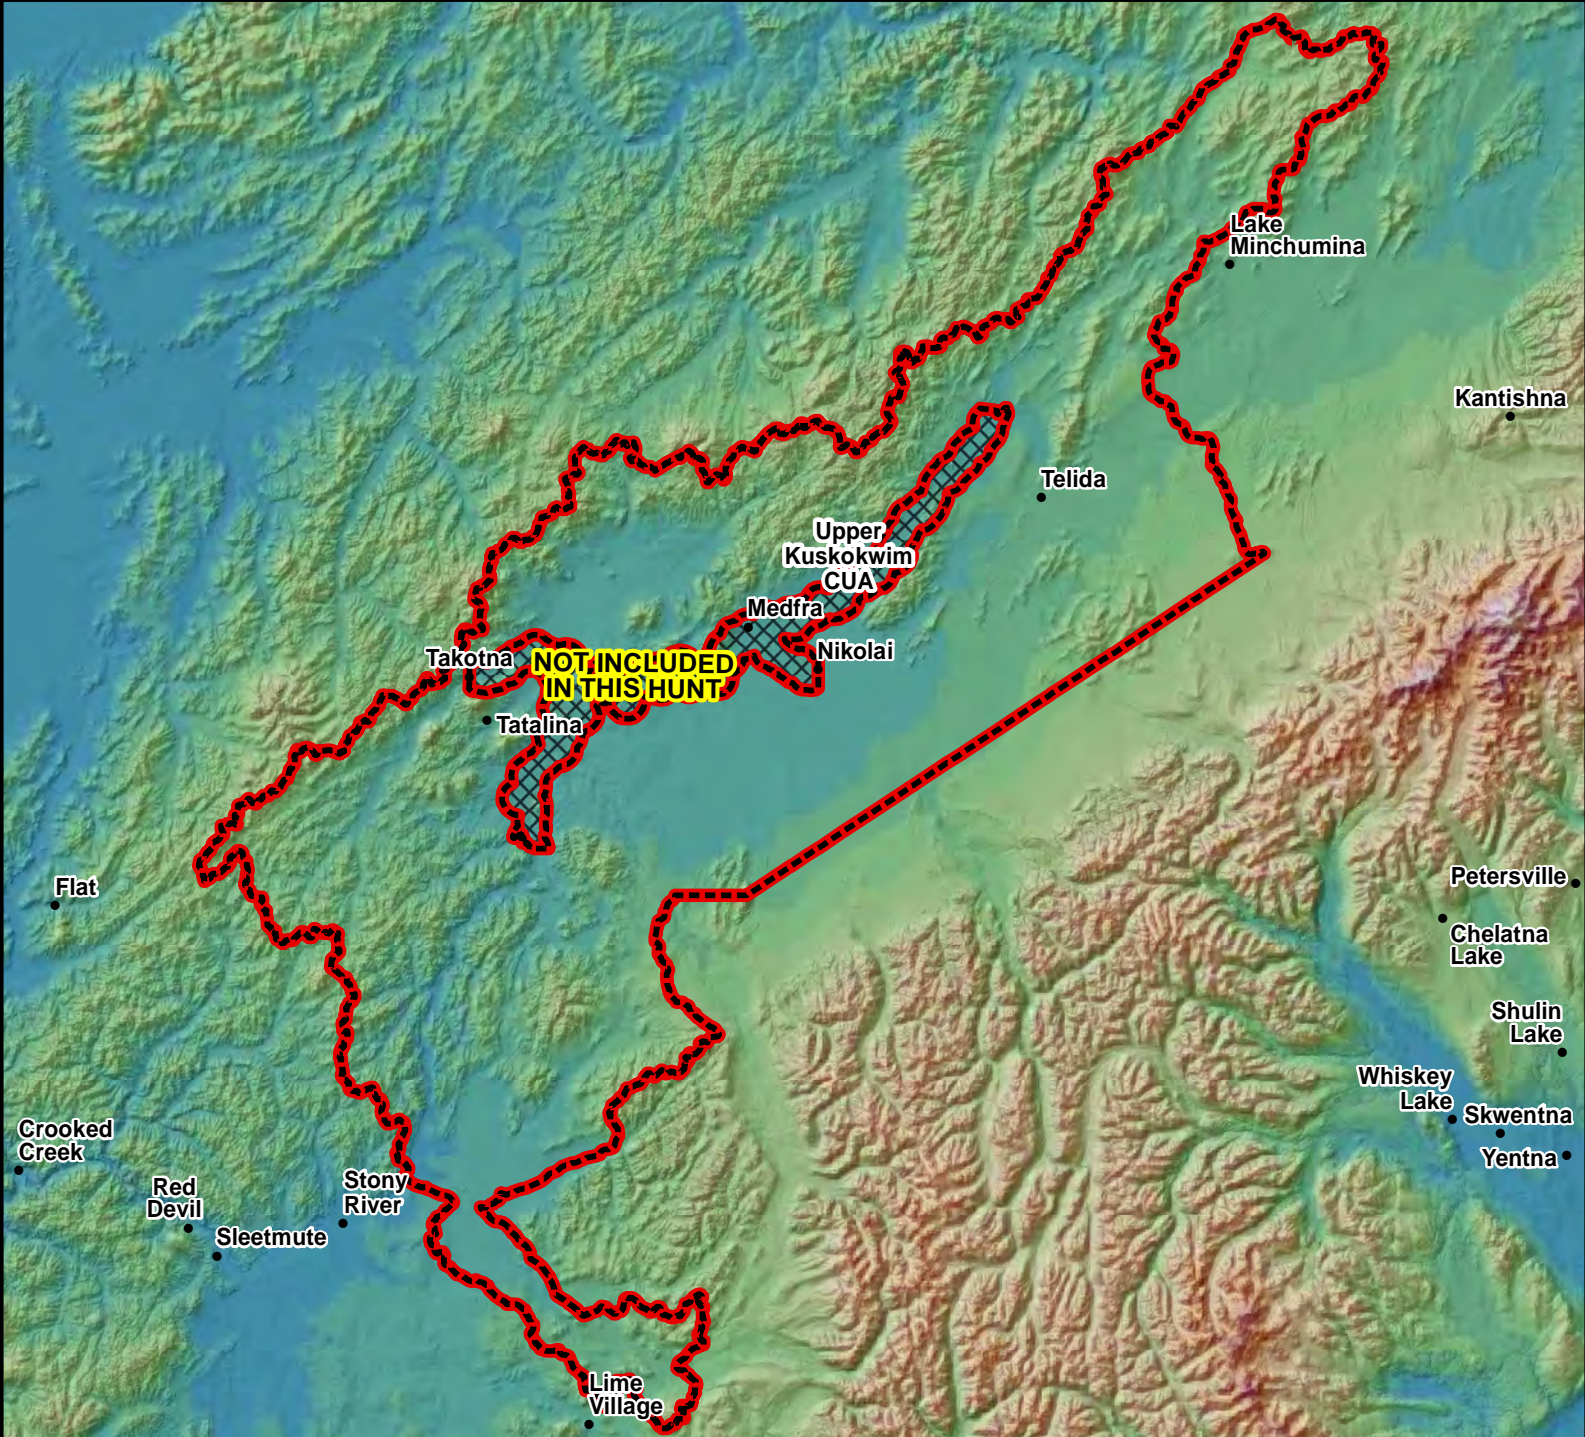

Unit 19D, Remainder Moose - General Hunt

Residents - **Harvest Ticket Required** Nonresidents - **No Open Season**

AREA DESCRIPTION: Unit 19D, remainder.

- Hunt Area
- Subunit Boundary
- Closed Area
- Controlled Use Area
- Management Area
- National Park/Monument
- National Wildlife Refuge
- Military Closure
- Other State Areas
- Closed to Hunting