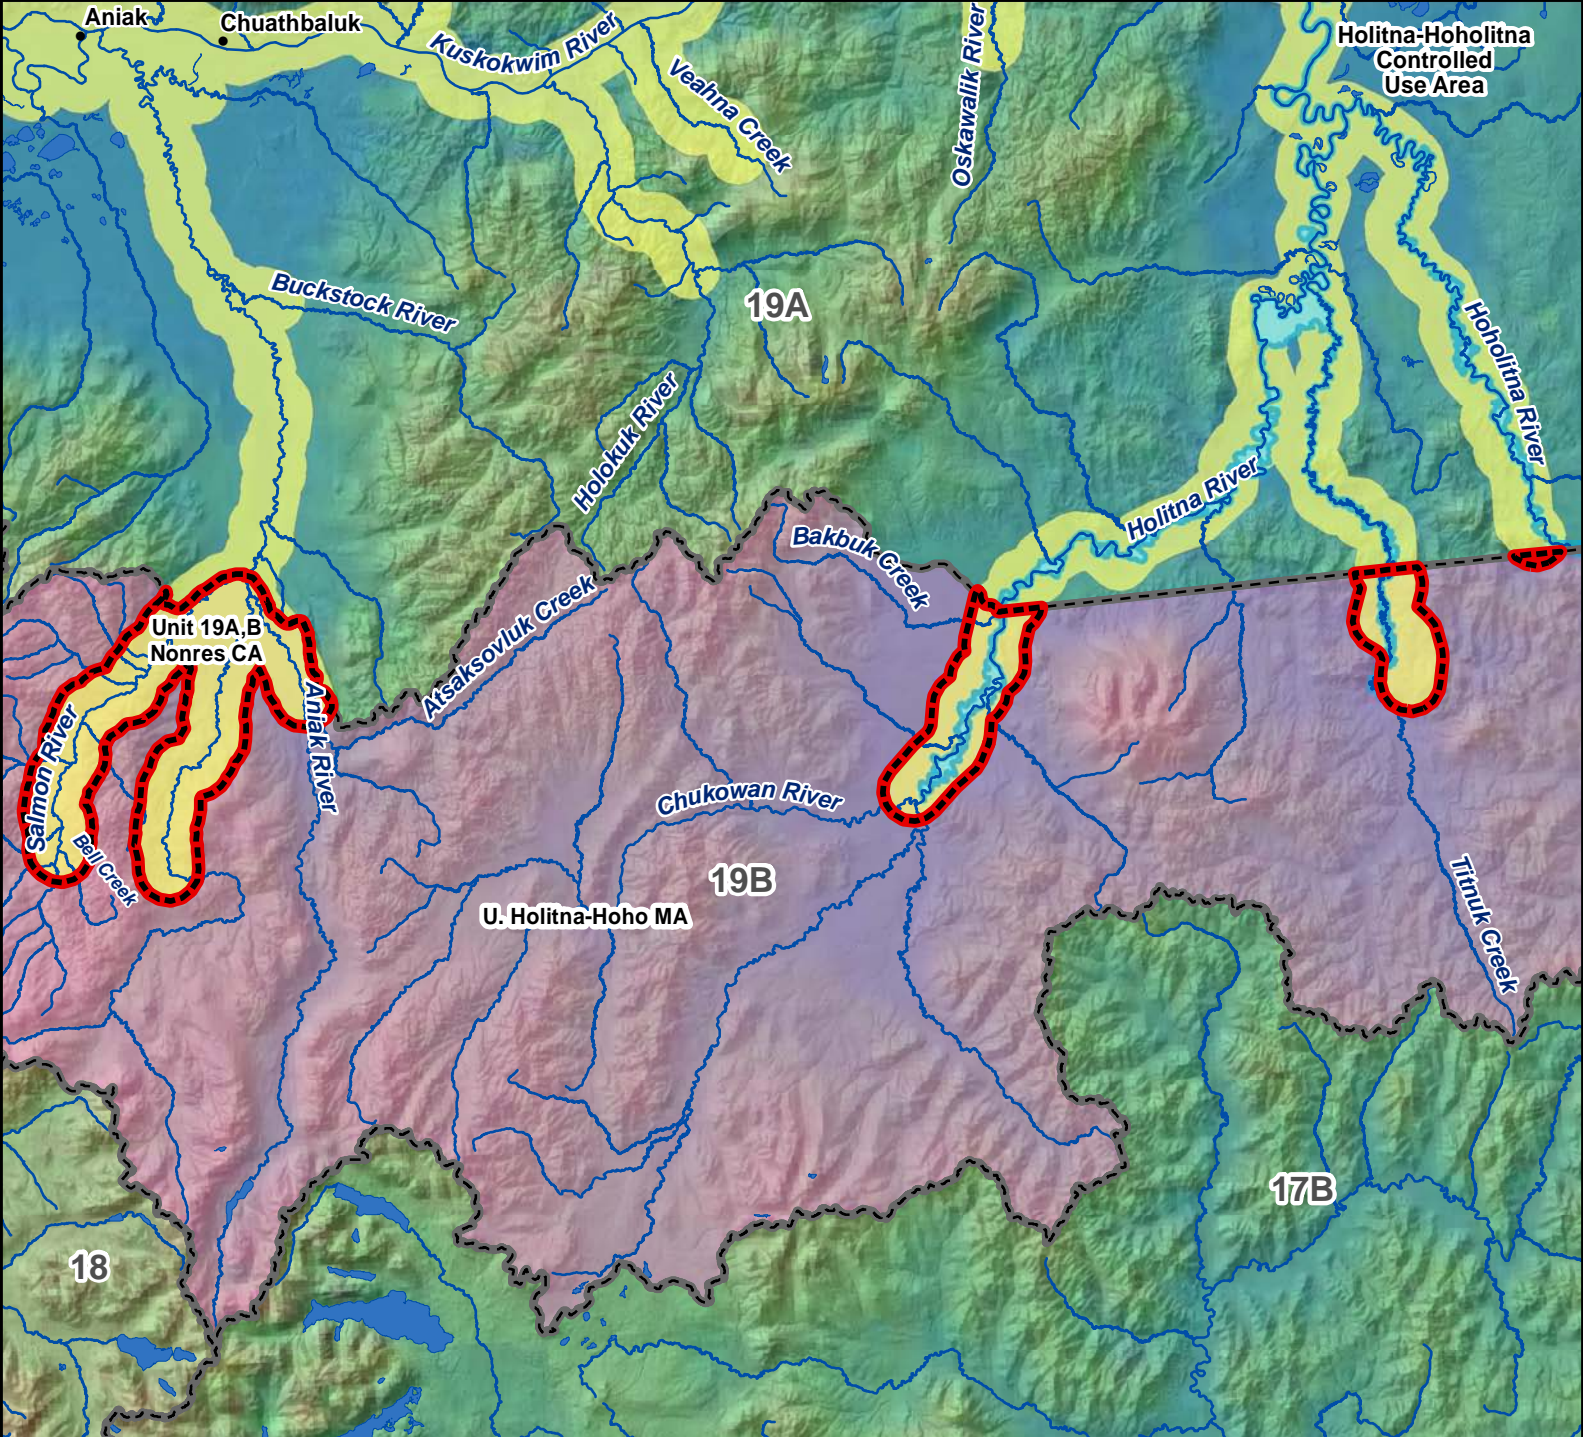

Nonresidents:

See Alaska

Unit 19B, Nonresident Closed Area

Hunting Regulations booklet

for other hunts in Unit 19B.

Moose - General Hunt

Residents - **Harvest Ticket Required**

Nonresidents - **No Open Season**

AREA DESCRIPTION: Unit 19B, within Units 19A and 19B Nonresident Closed Area.

Please refer to the Alaska Hunting Regulations booklet for bag type, seasons, and additional regulations concerning this hunt.