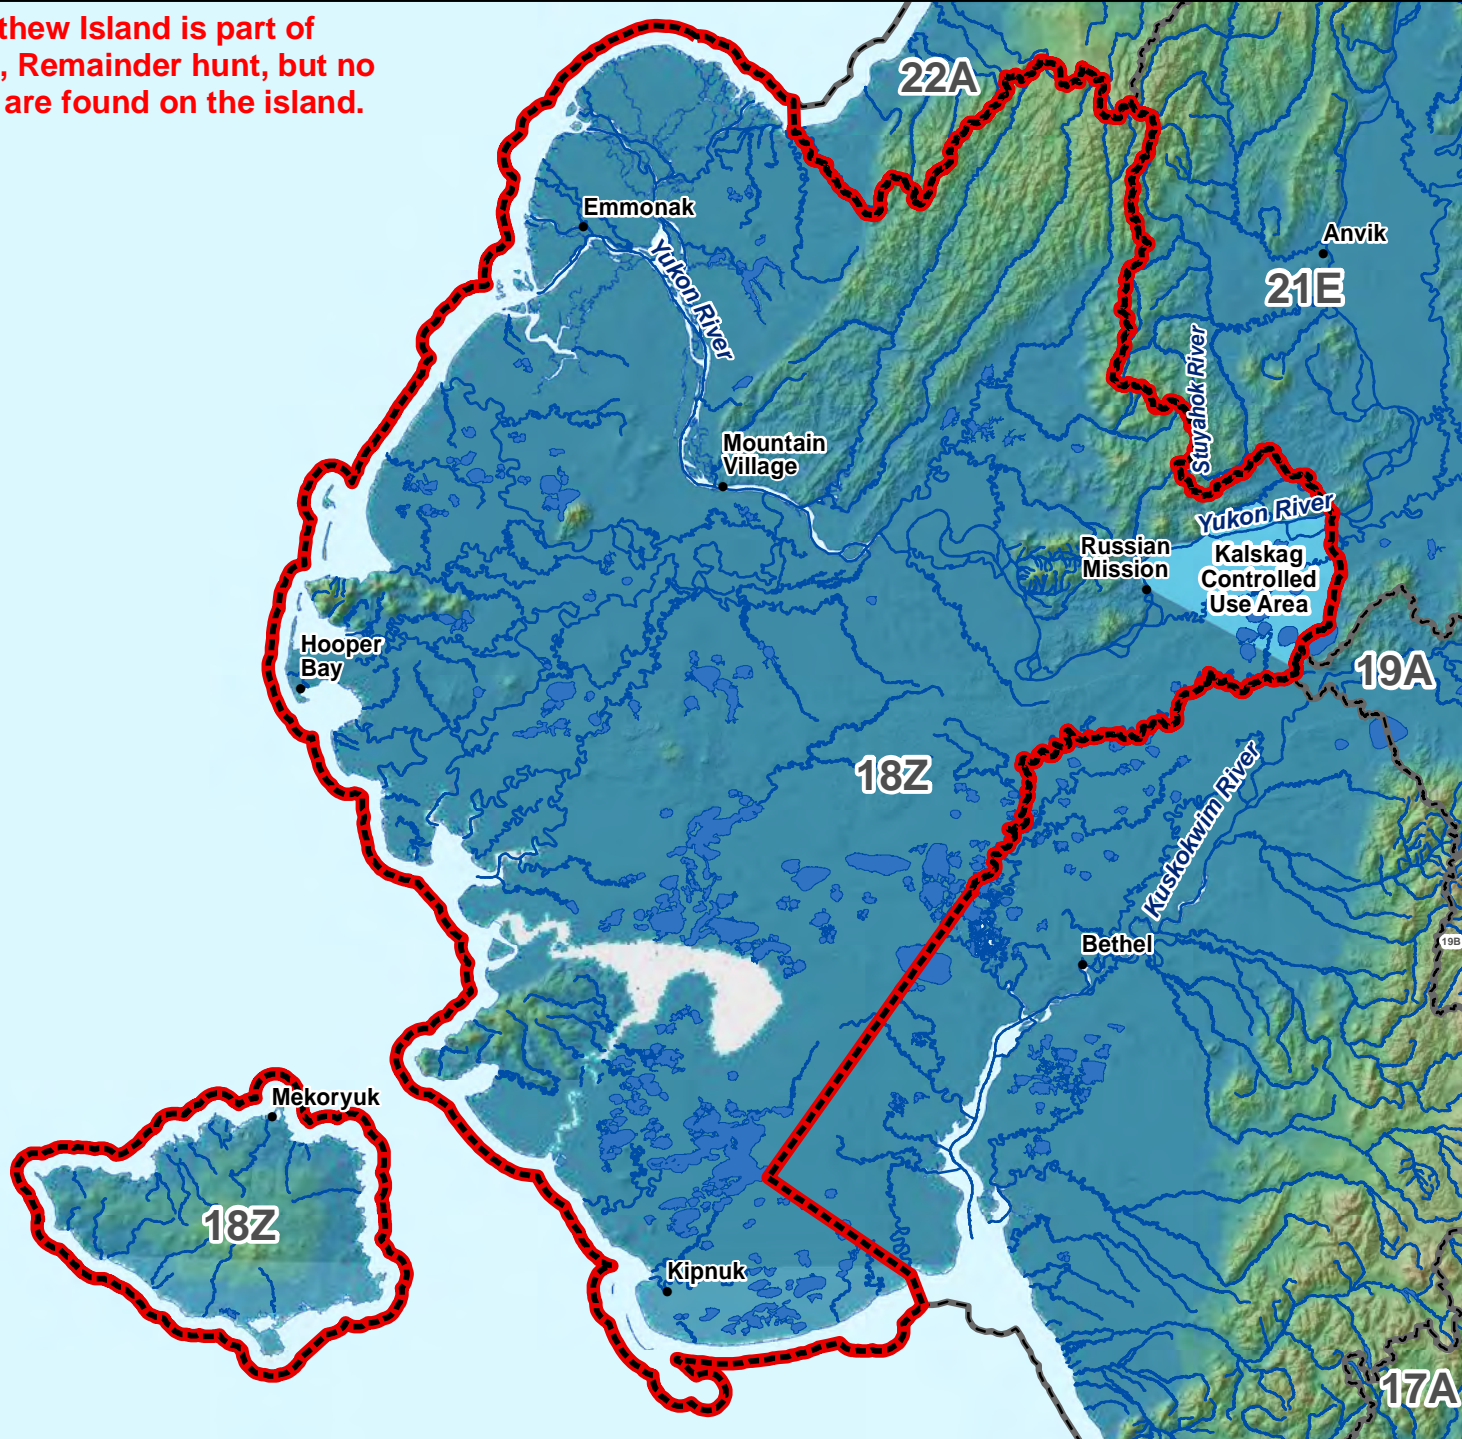

Unit 18, Remainder Moose - General Hunt

Residents and Nonresidents - Harvest Ticket Required

St. Matthew Island is part of Unit 18, Remainder hunt, but no moose are found on the island.

AREA DESCRIPTION: Unit 18, remainder.