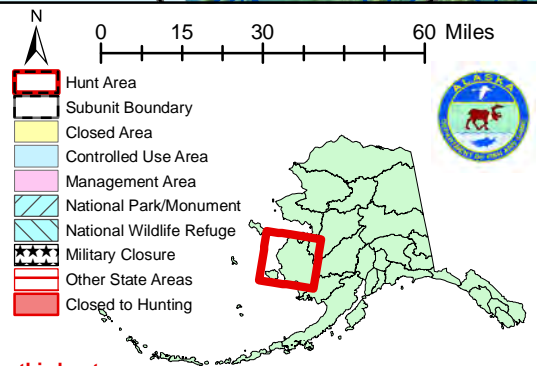

Unit 18, Remainder Moose - General Hunt

Residents and Nonresidents - Harvest Ticket Required

St. Matthew Island is part of Unit 18, Remainder hunt, but no moose are found on the island.

AREA DESCRIPTION: Unit 18, remainder.