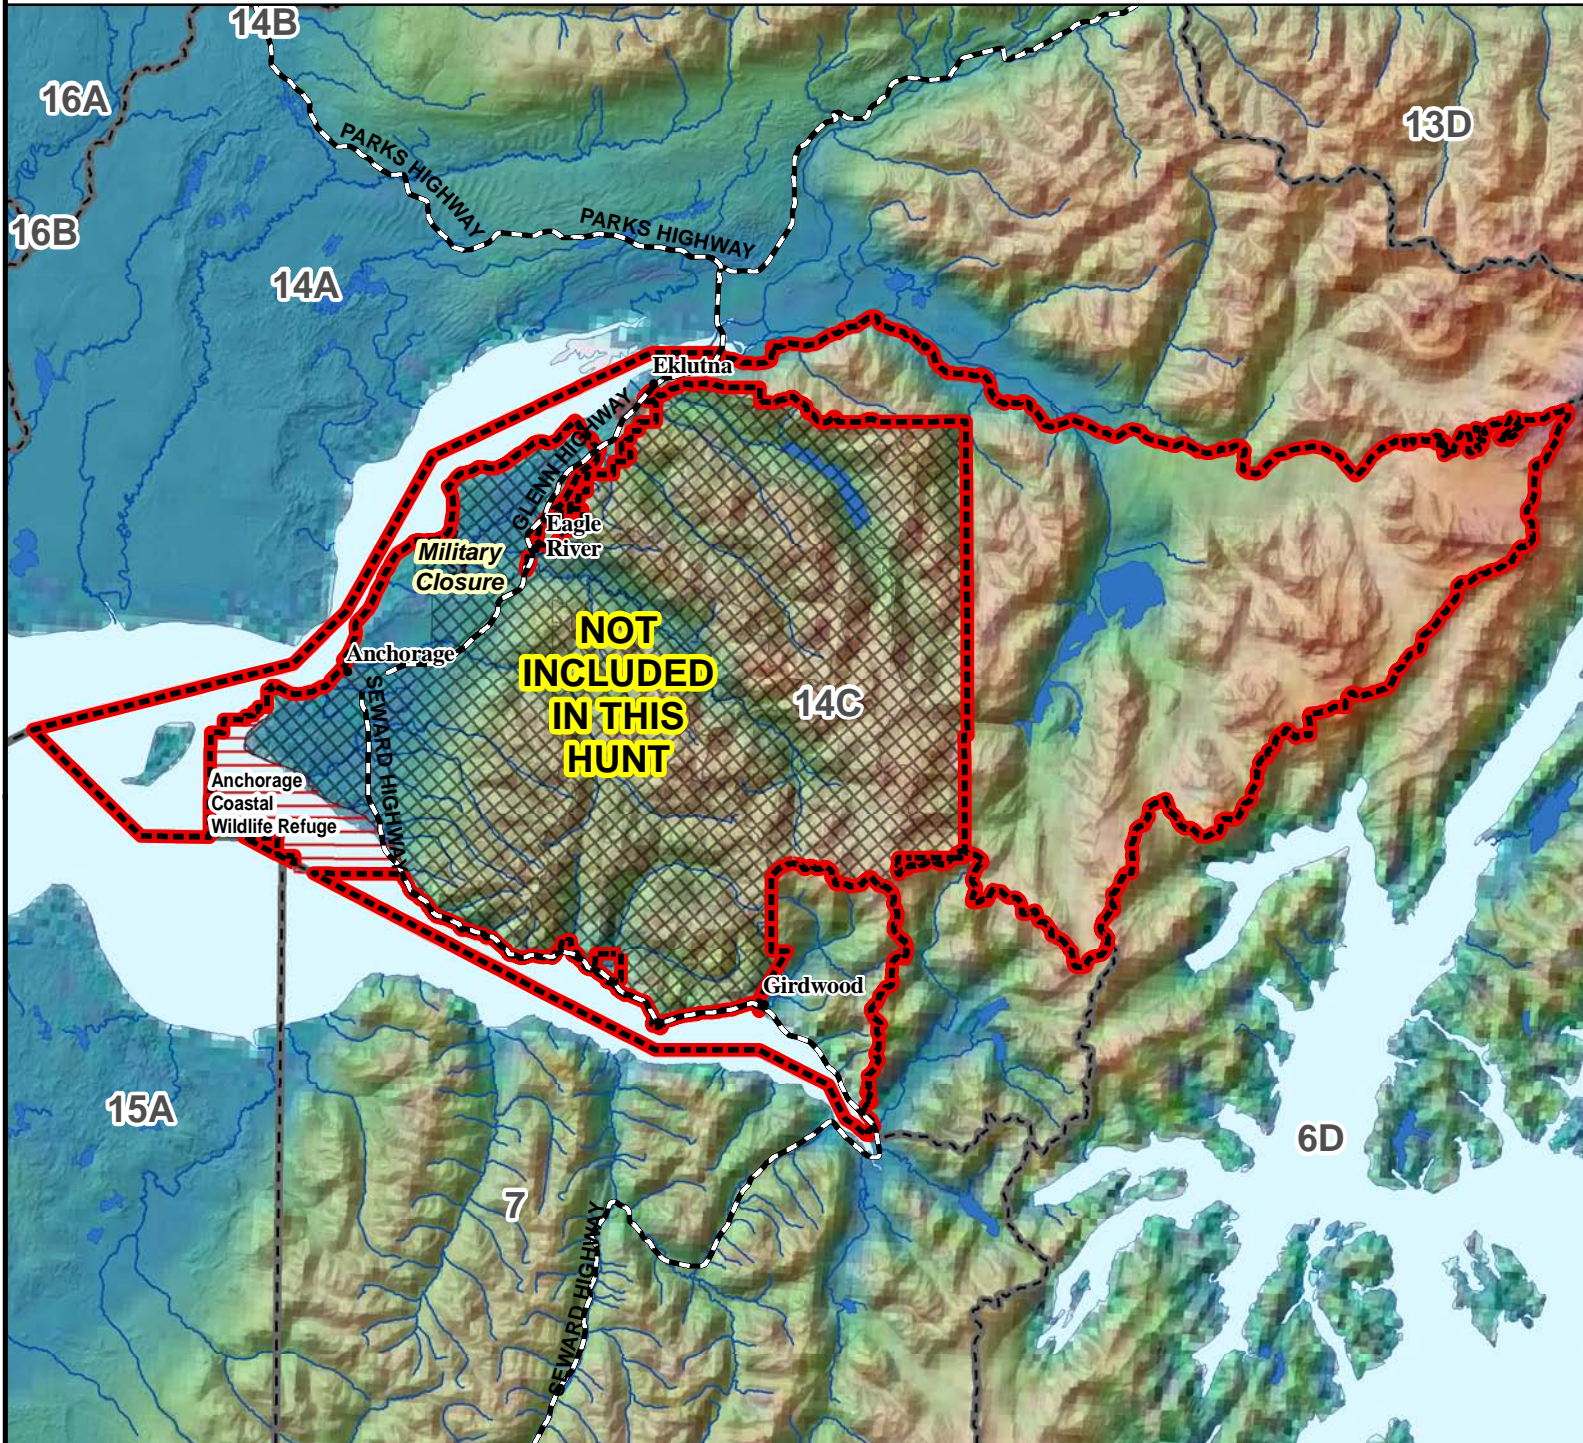

# Unit 14C, Remainder Moose - General Hunt

Residents and Nonresidents - *Harvest Ticket Required*

AREA DESCRIPTION: Unit 14C, remainder.

Please refer to the Alaska Hunting Regulations booklet for bag type, seasons, and additional regulations concerning this hunt.