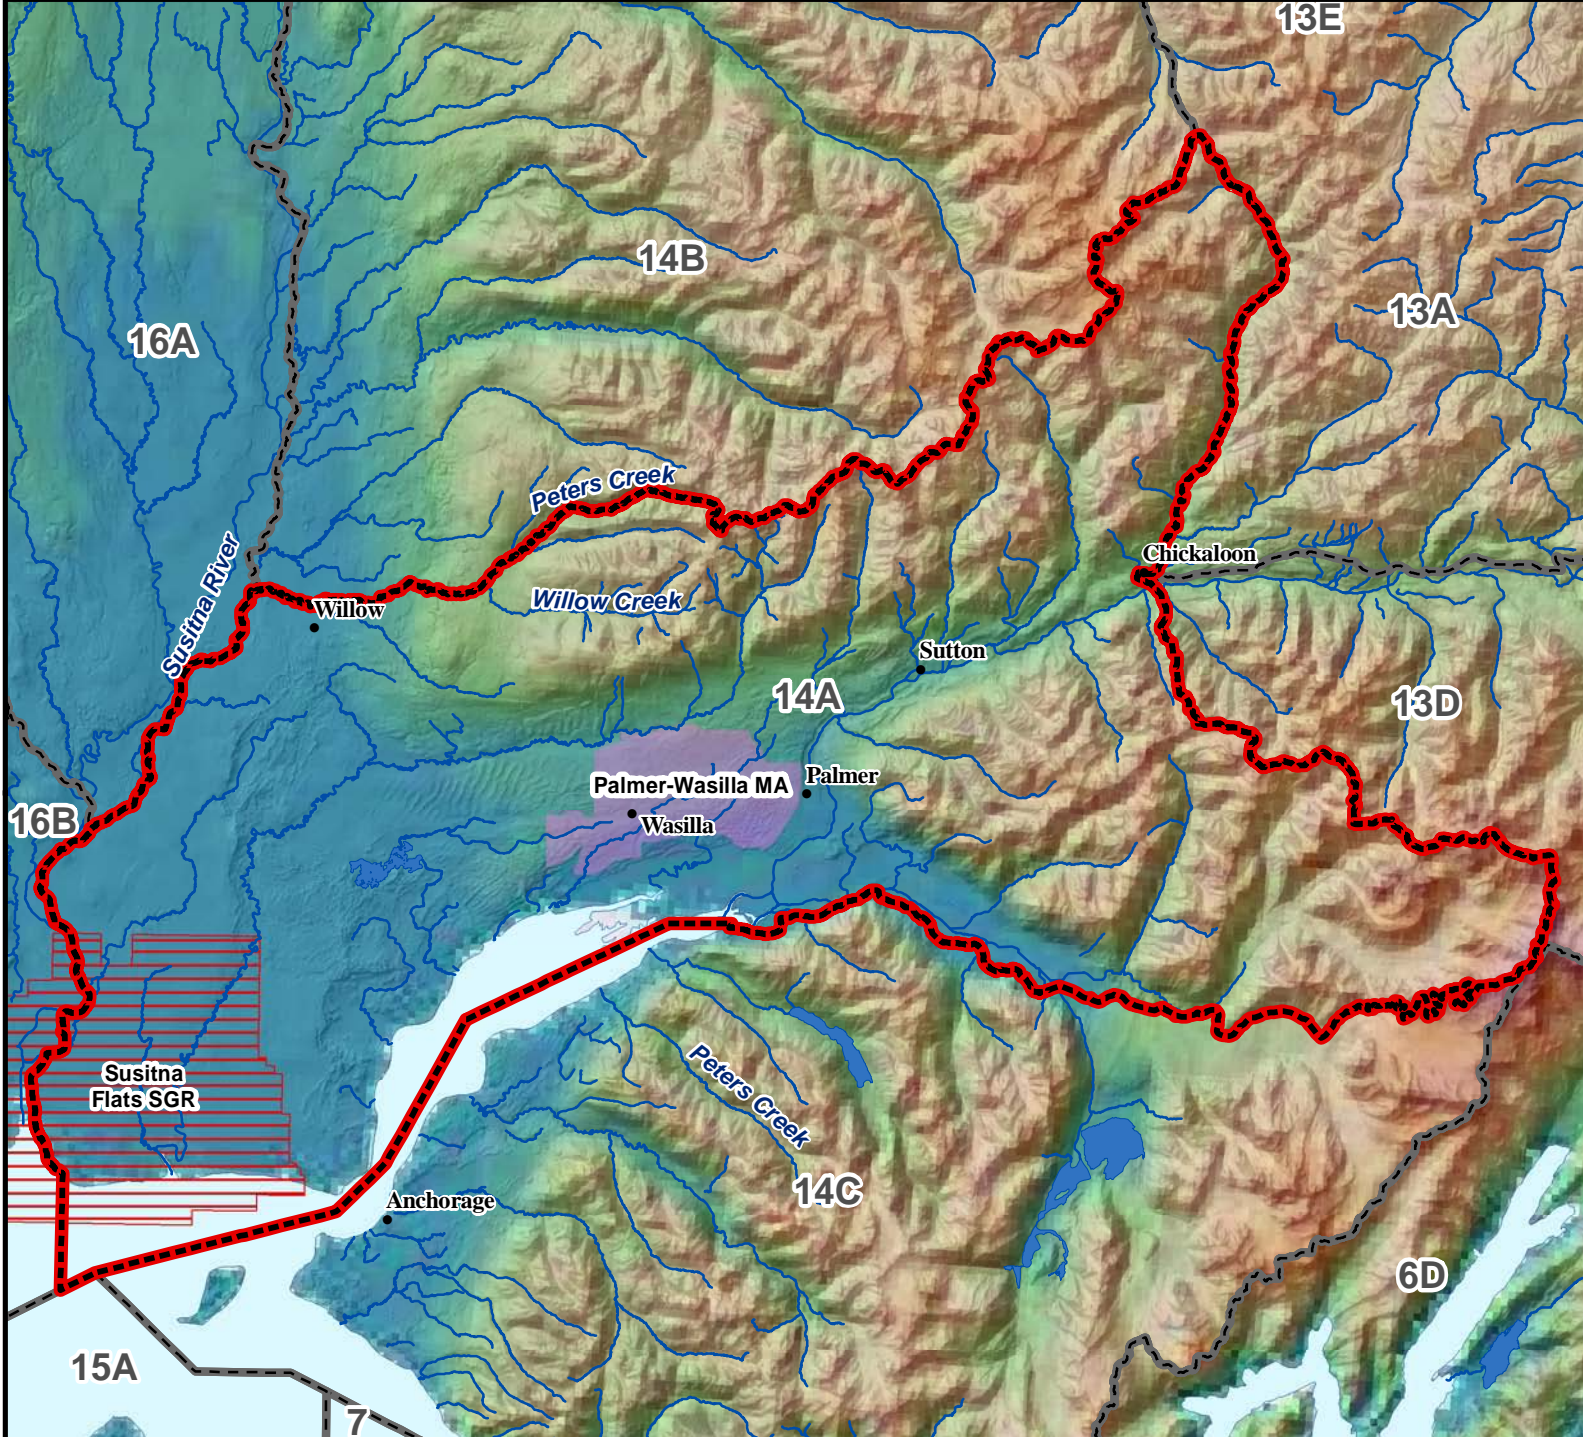

# Unit 14A

## Moose - General Hunt

Residents and Nonresidents - *Harvest Ticket Required*

AREA DESCRIPTION: Unit 14A.

Please refer to the Alaska Hunting Regulations booklet for bag type, seasons, and additional regulations concerning this hunt.