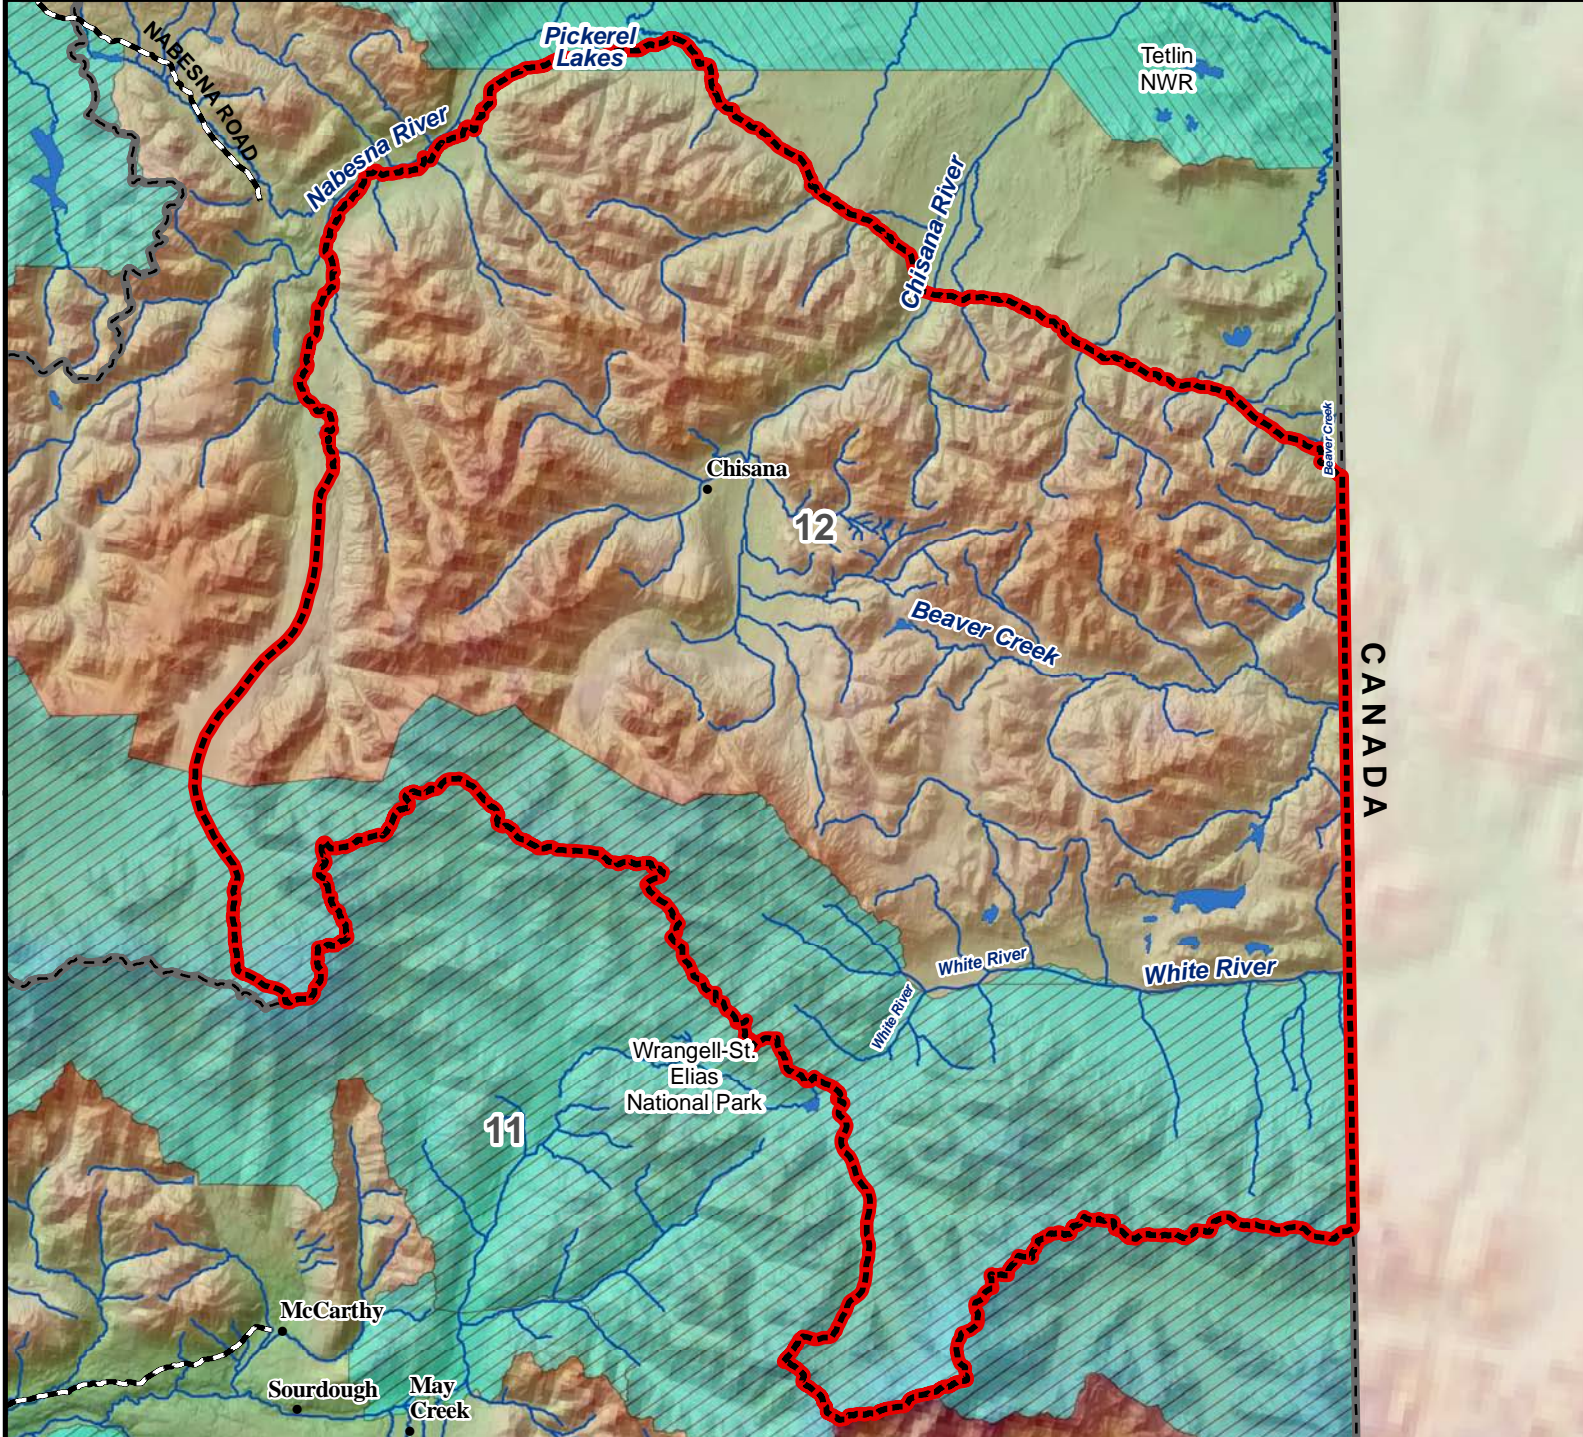

Unit 12, East Nabesna River Moose - General Hunt

Residents and Nonresidents - **Harvest Ticket Required**

AREA DESCRIPTION: Unit 12, east of the Nabesna River and south of the winter trail running southeast from Pickerel Lakes to the Canada border.