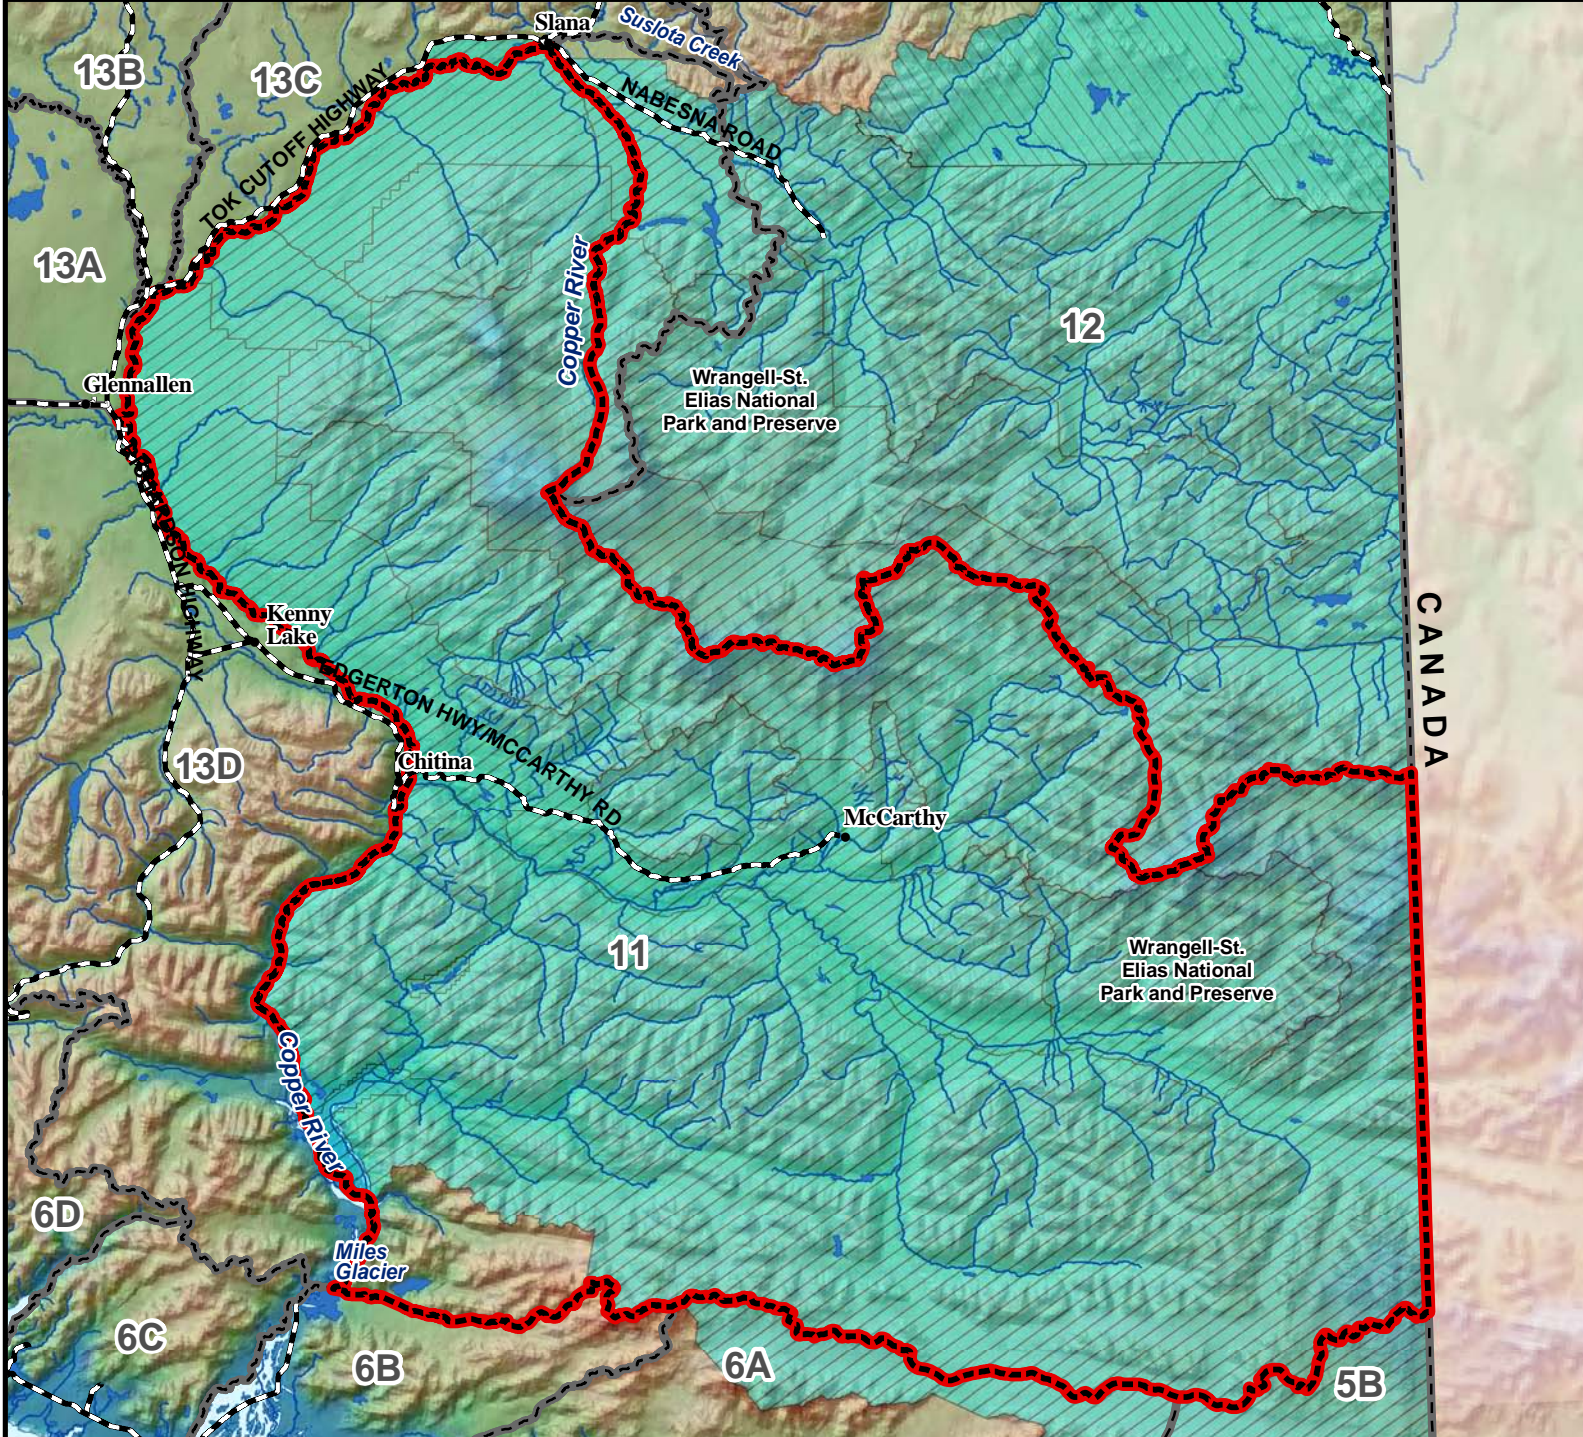

Unit 11, Remainder Moose - General Hunt

Residents and Nonresidents - **Harvest Ticket Required**

AREA DESCRIPTION: Unit 11, remainder.

Please refer to the Alaska Hunting Regulations booklet for bag type, seasons, and additional regulations concerning this hunt.