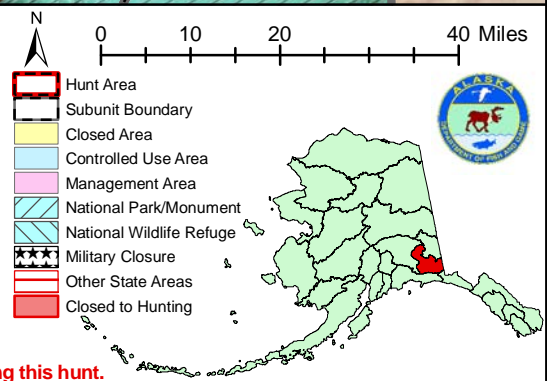

Unit 11, Remainder Moose - General Hunt

Residents and Nonresidents - **Harvest Ticket Required**

AREA DESCRIPTION: Unit 11, remainder.

Please refer to the Alaska Hunting Regulations booklet for bag type, seasons, and additional regulations concerning this hunt.