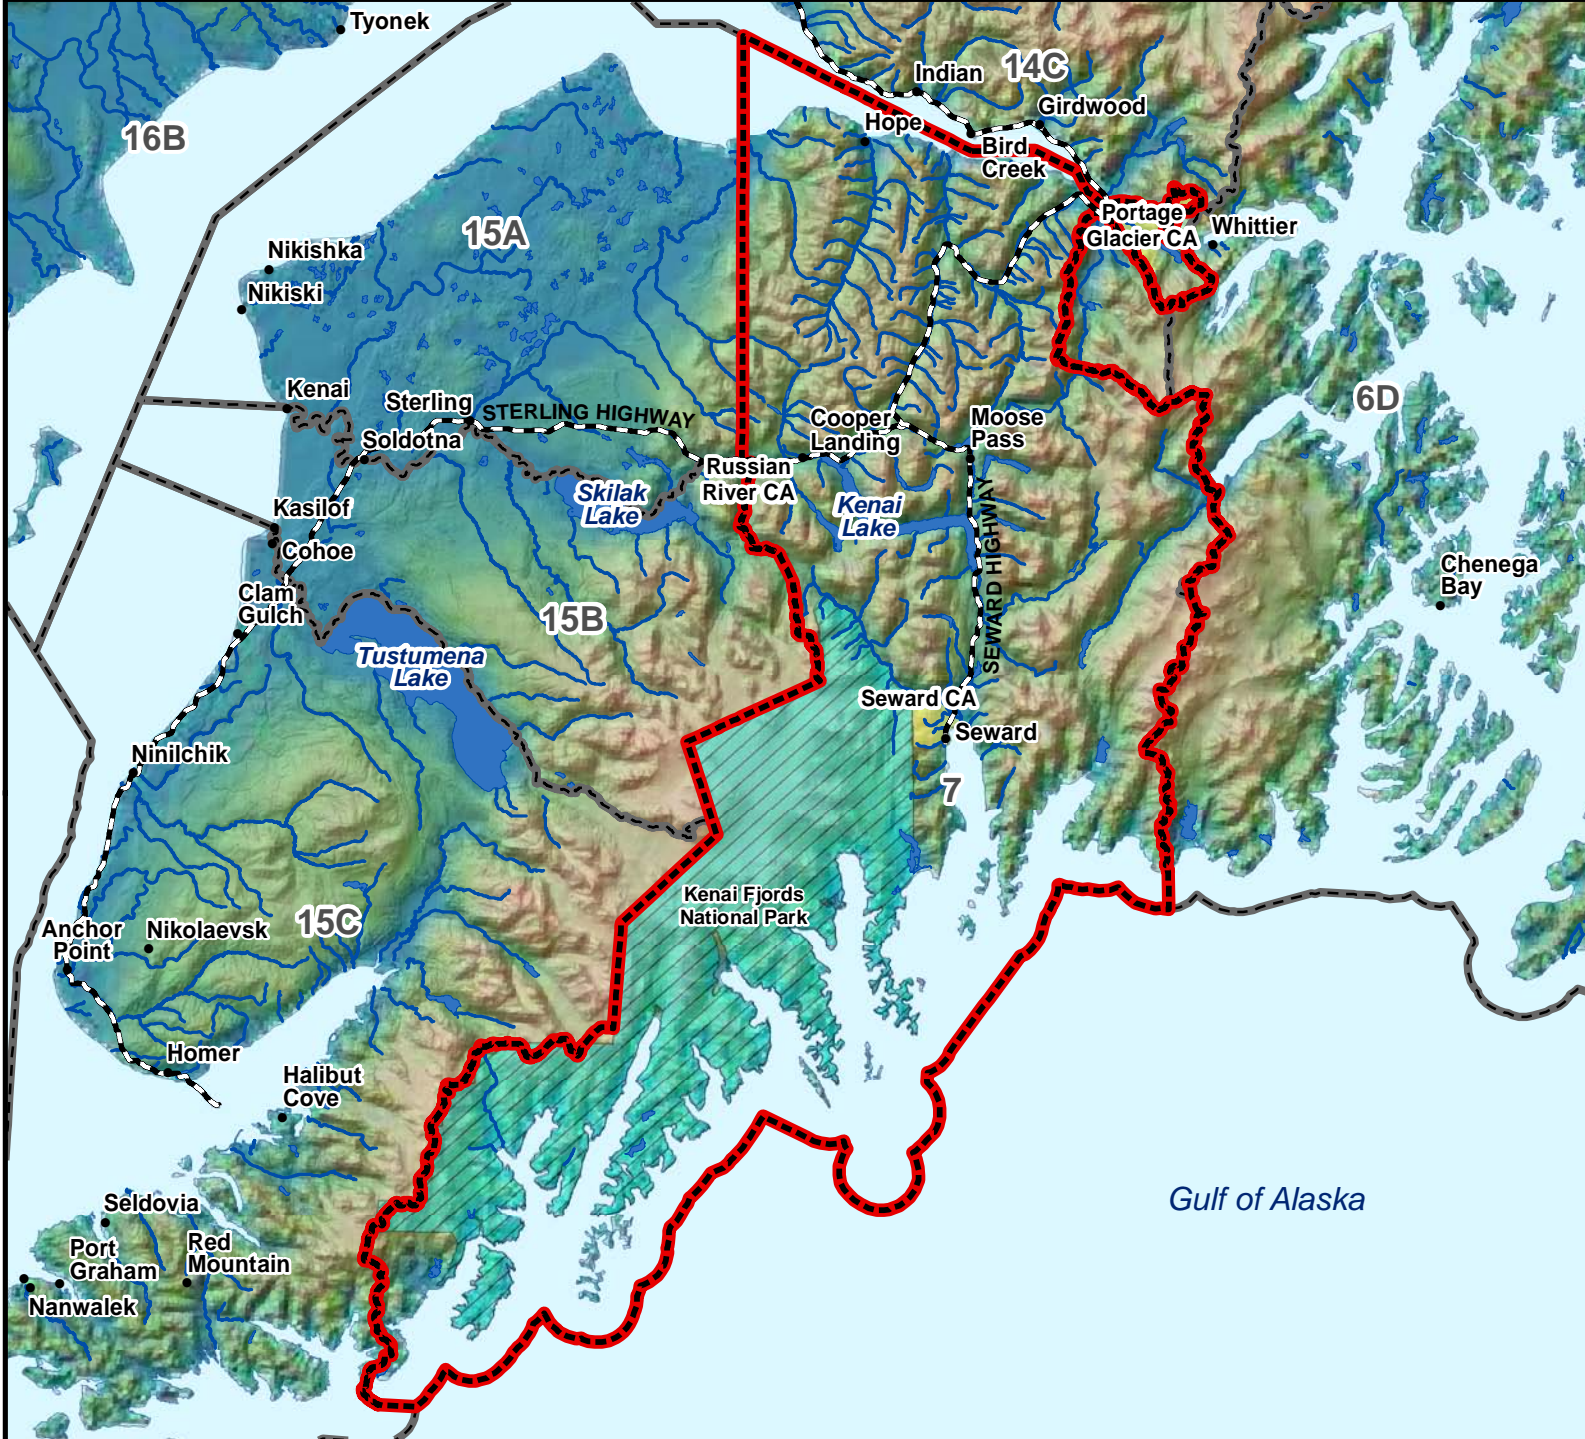

Unit 7, Remainder Moose - General Hunt

Residents and Nonresidents - *Harvest Ticket Required*

AREA DESCRIPTION: Unit 7, remainder.

- Hunt Area
- Subunit Boundary
- Closed Area
- Controlled Use Area
- Management Area
- National Park/Monument
- National Wildlife Refuge
- Military Closure
- Other State Areas
- Closed to Hunting