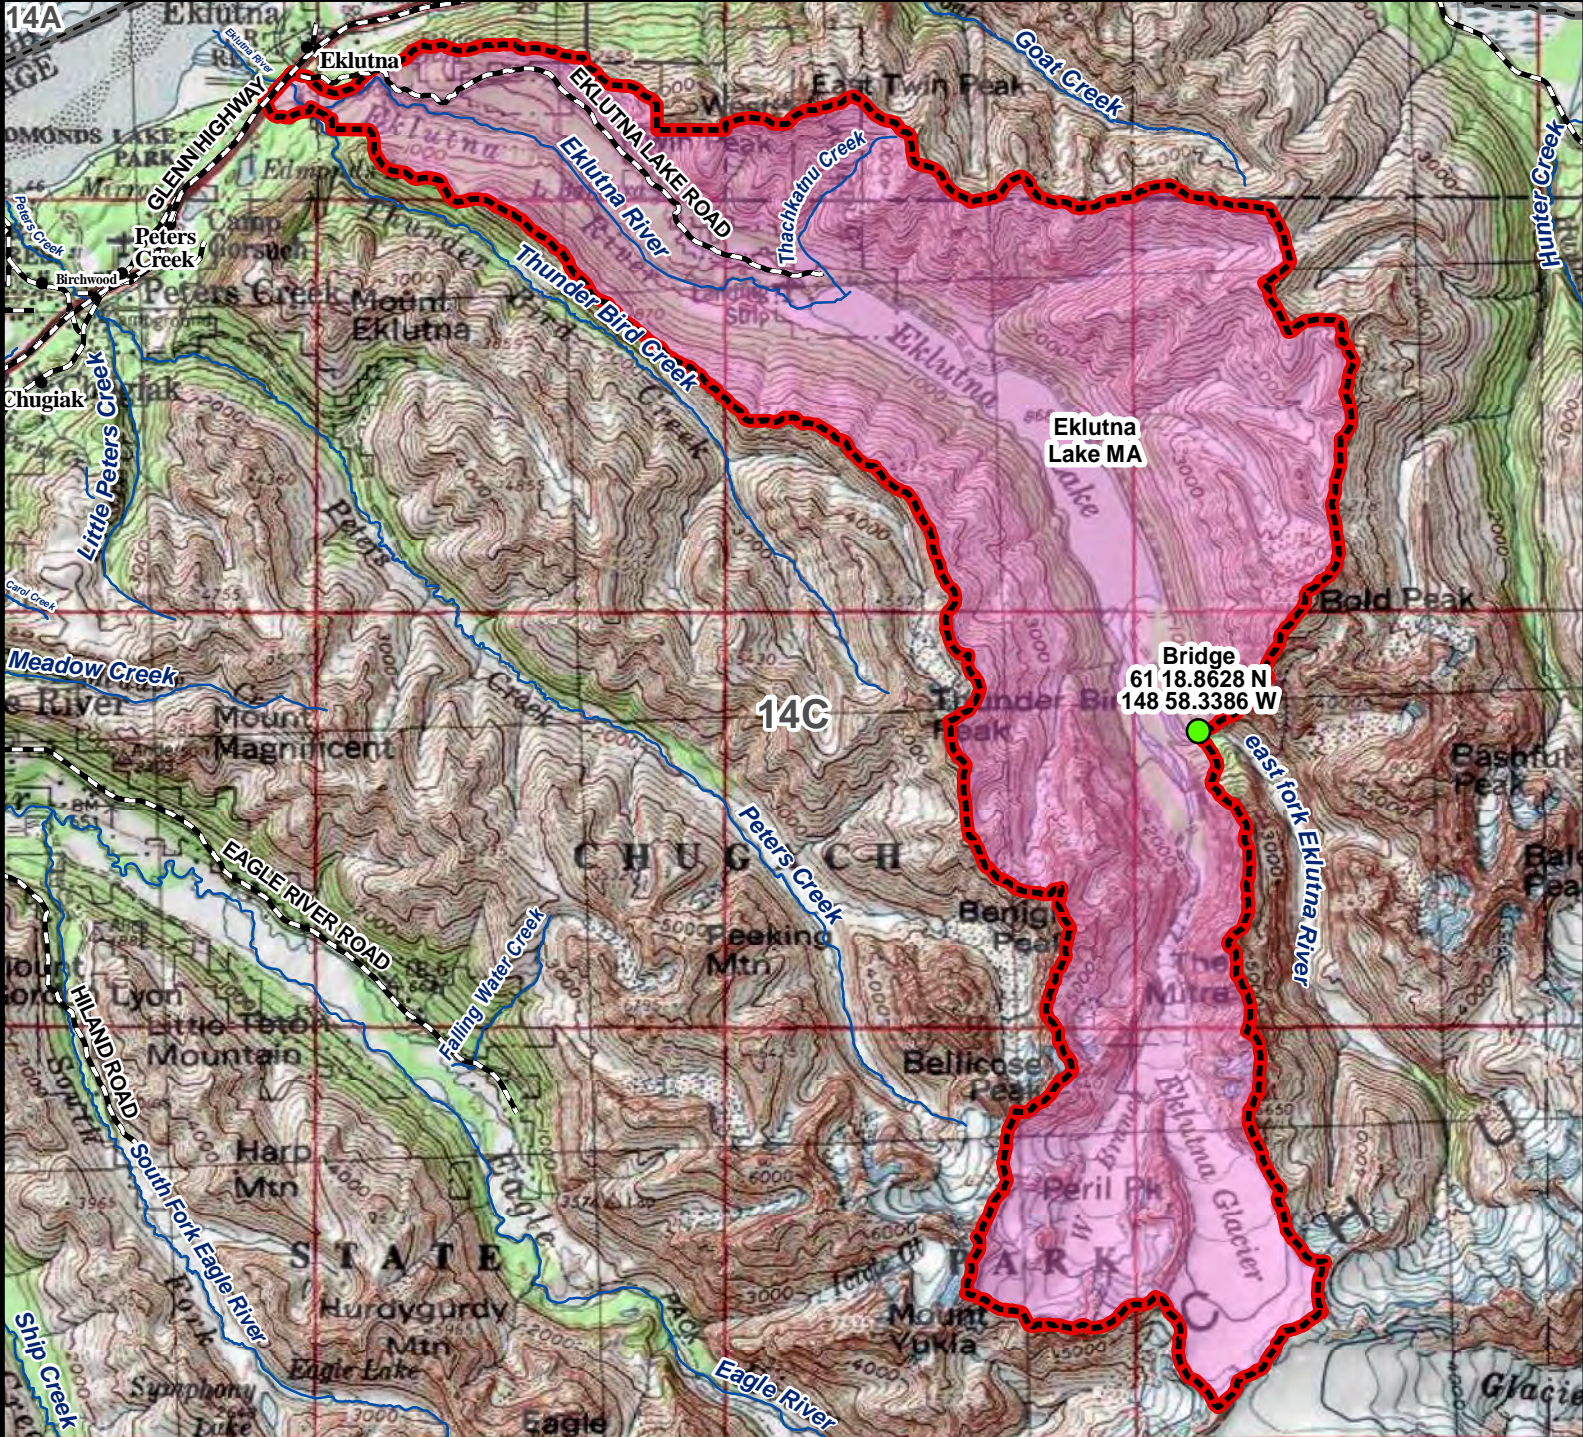

# Unit 14C, Eklutna Lake Management Area Black Bear - General Hunt

**Residents and Nonresidents - Harvest Ticket Required**

This map is intended for hunt planning use, not for determining legal property or regulatory boundaries. Content is compiled from various sources and is subject to change without notice. See current hunting regulations for written descriptions of boundaries. Hunters are responsible for knowing the land ownership and regulations of the areas they intend to hunt.

**AREA DESCRIPTION:** Unit 14C, Eklutna Lake Management Area.

Please refer to the Alaska Hunting Regulations booklet for bag type, seasons, and additional regulations concerning this hunt.