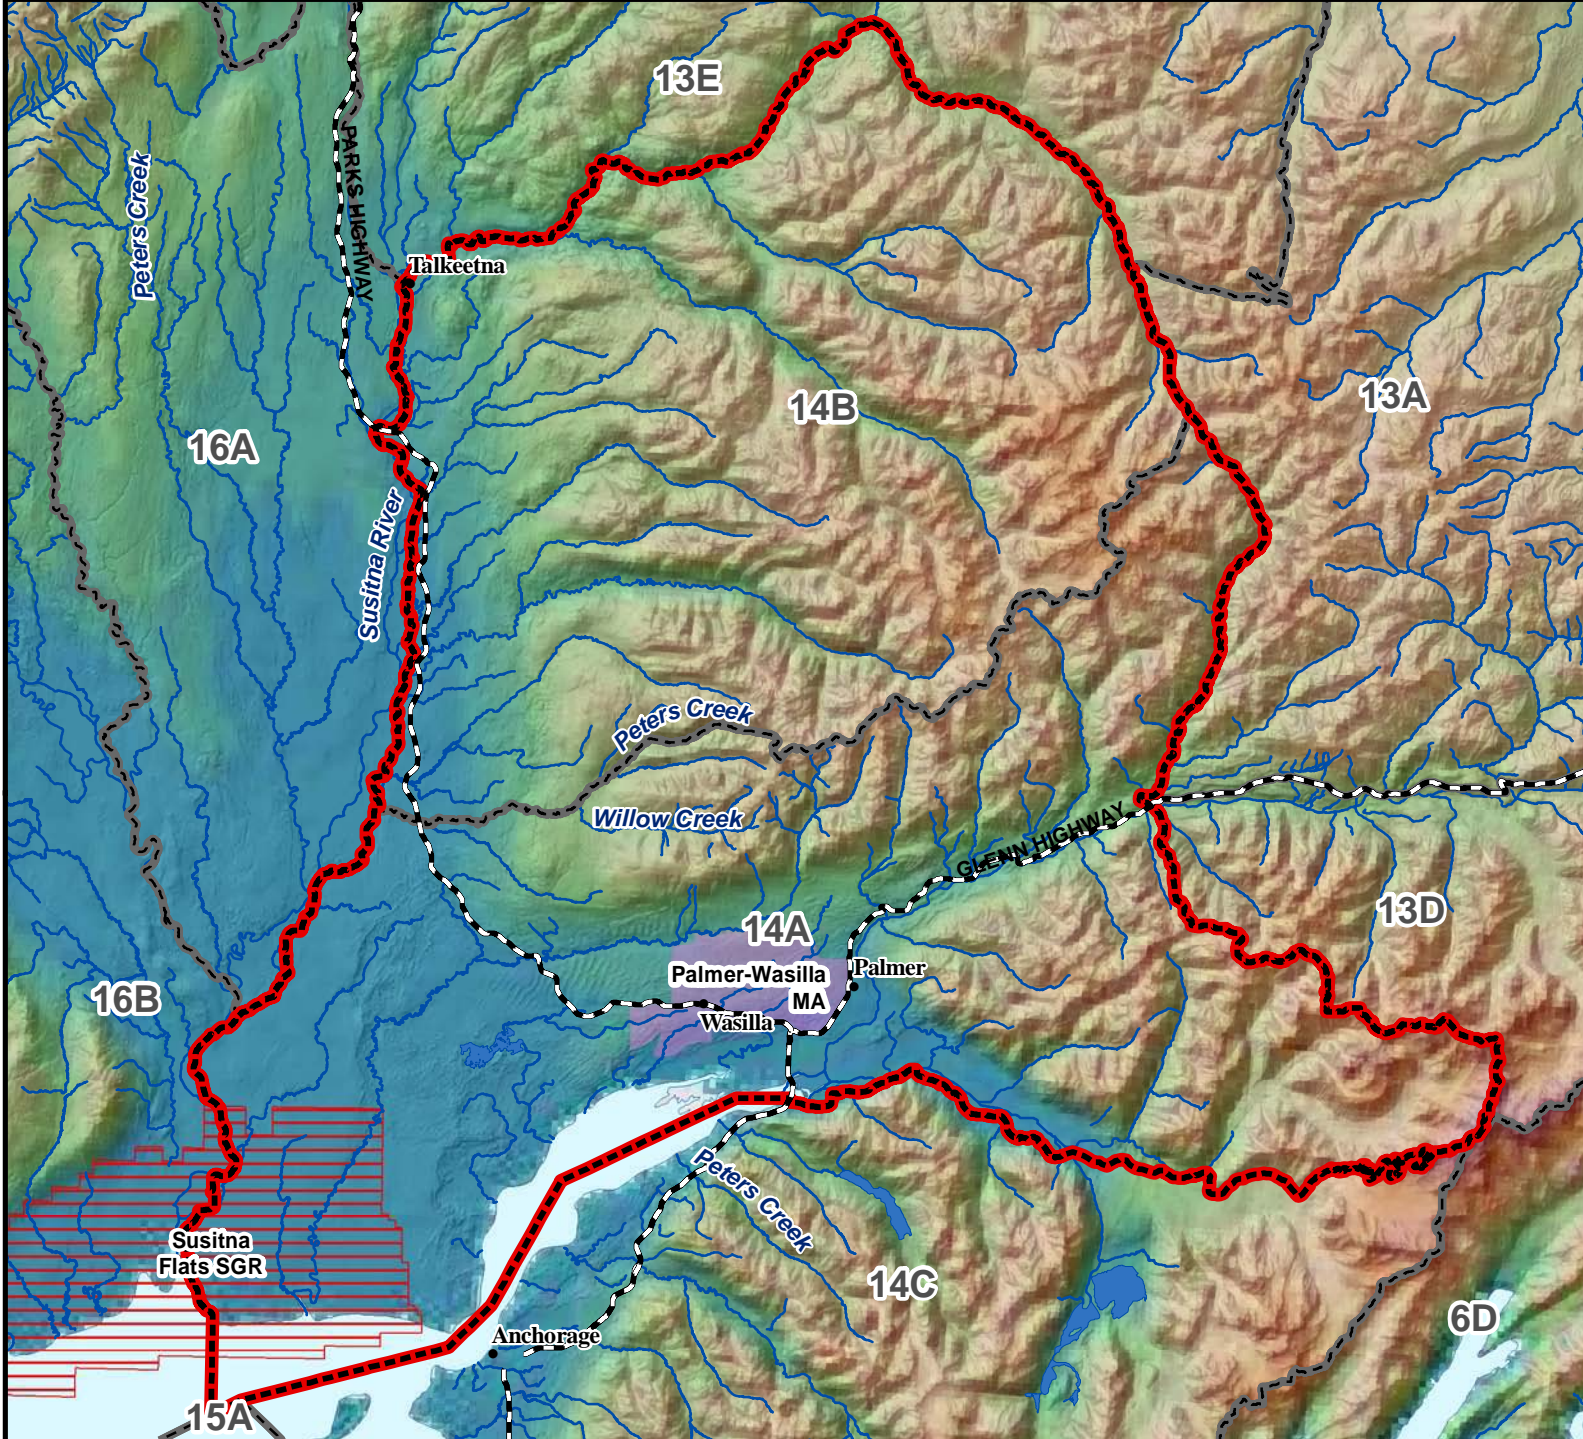

Units 14A and 14B

Black Bear - General Hunt

Residents and Nonresidents - **Harvest Ticket Required**

AREA DESCRIPTION: Units 14A and 14B.

Please refer to the Alaska Hunting Regulations booklet for bag type, seasons, and additional regulations concerning this hunt.