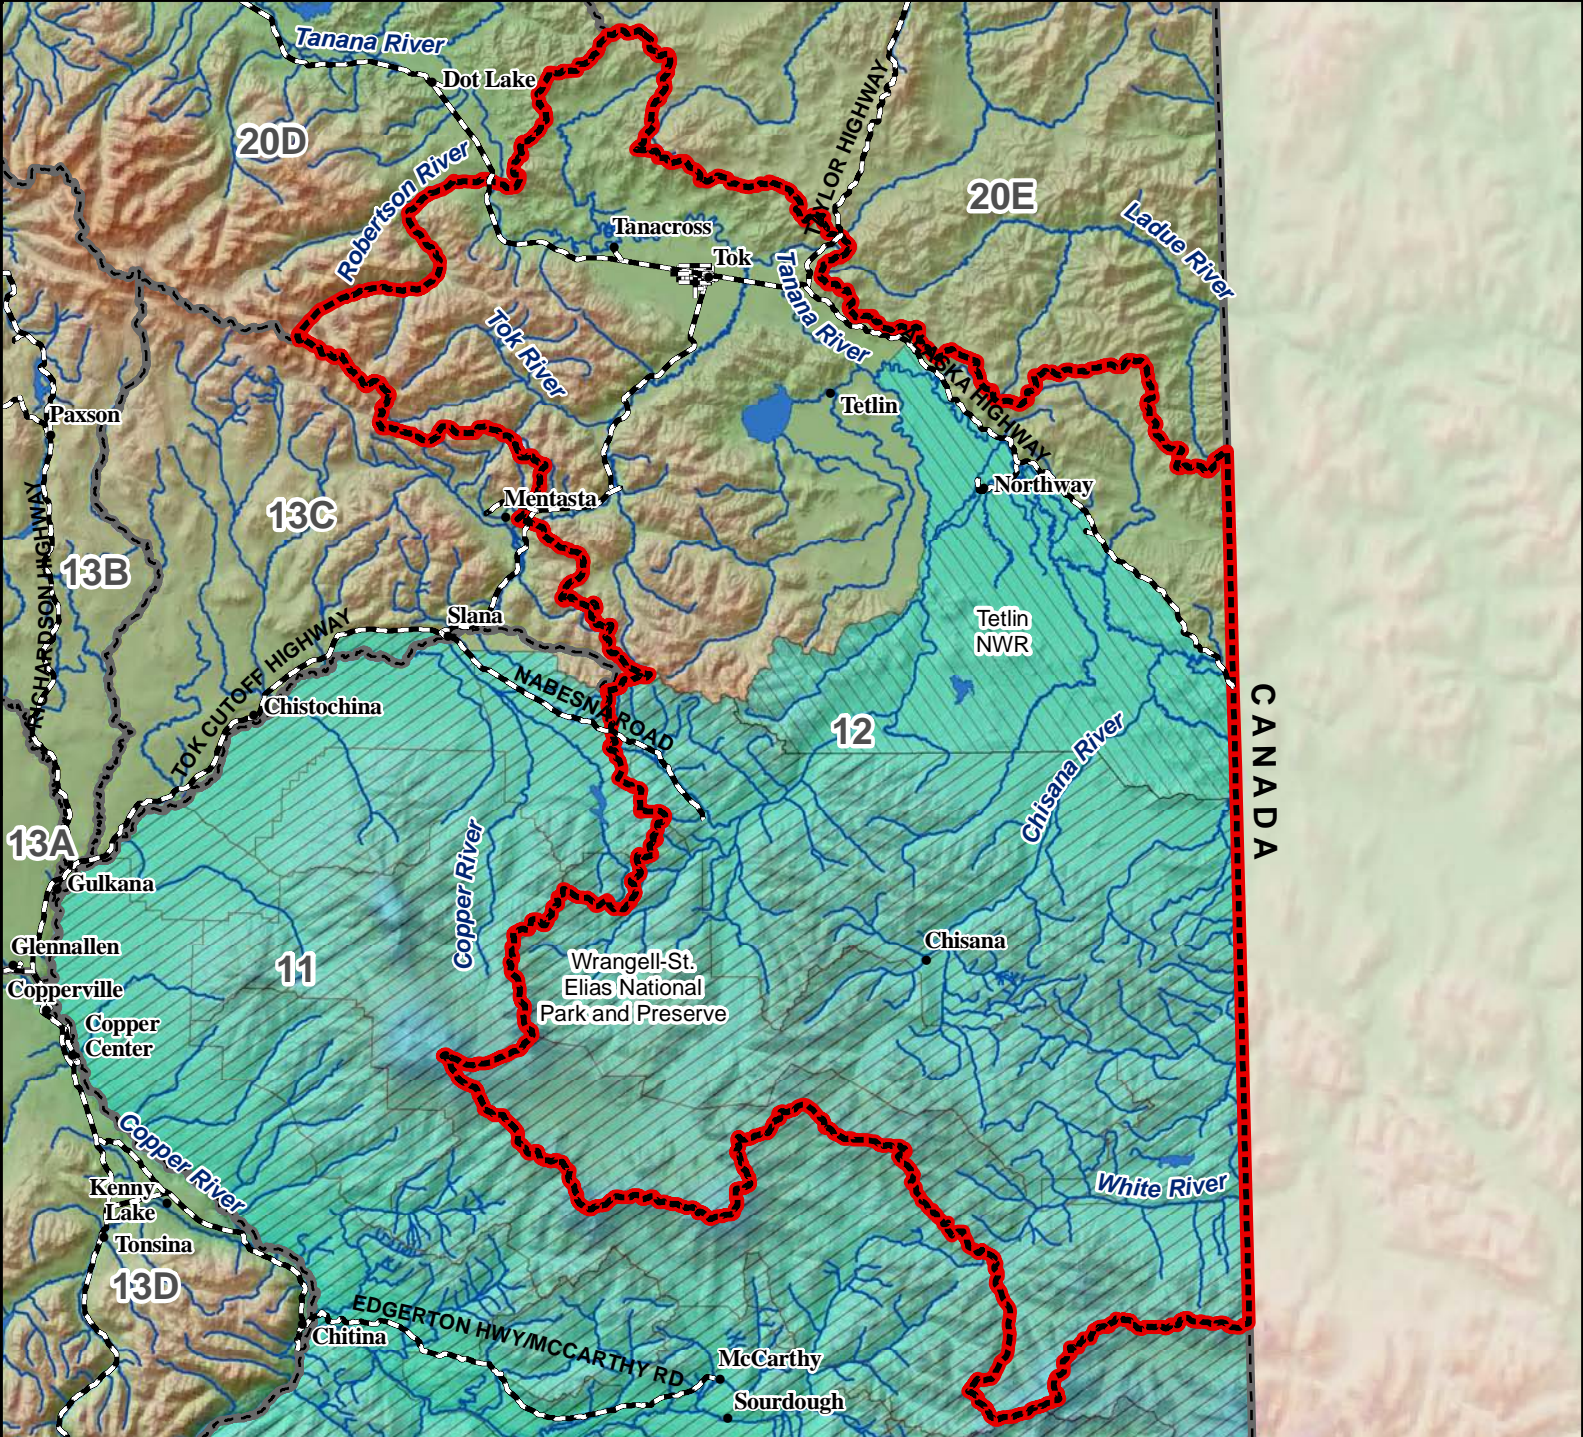

Unit 12

Black Bear - General Hunt

*Residents and Nonresidents - **Harvest Ticket Required***

AREA DESCRIPTION: Unit 12.

Please refer to the Alaska Hunting Regulations booklet for bag type, seasons, and additional regulations concerning this hunt.