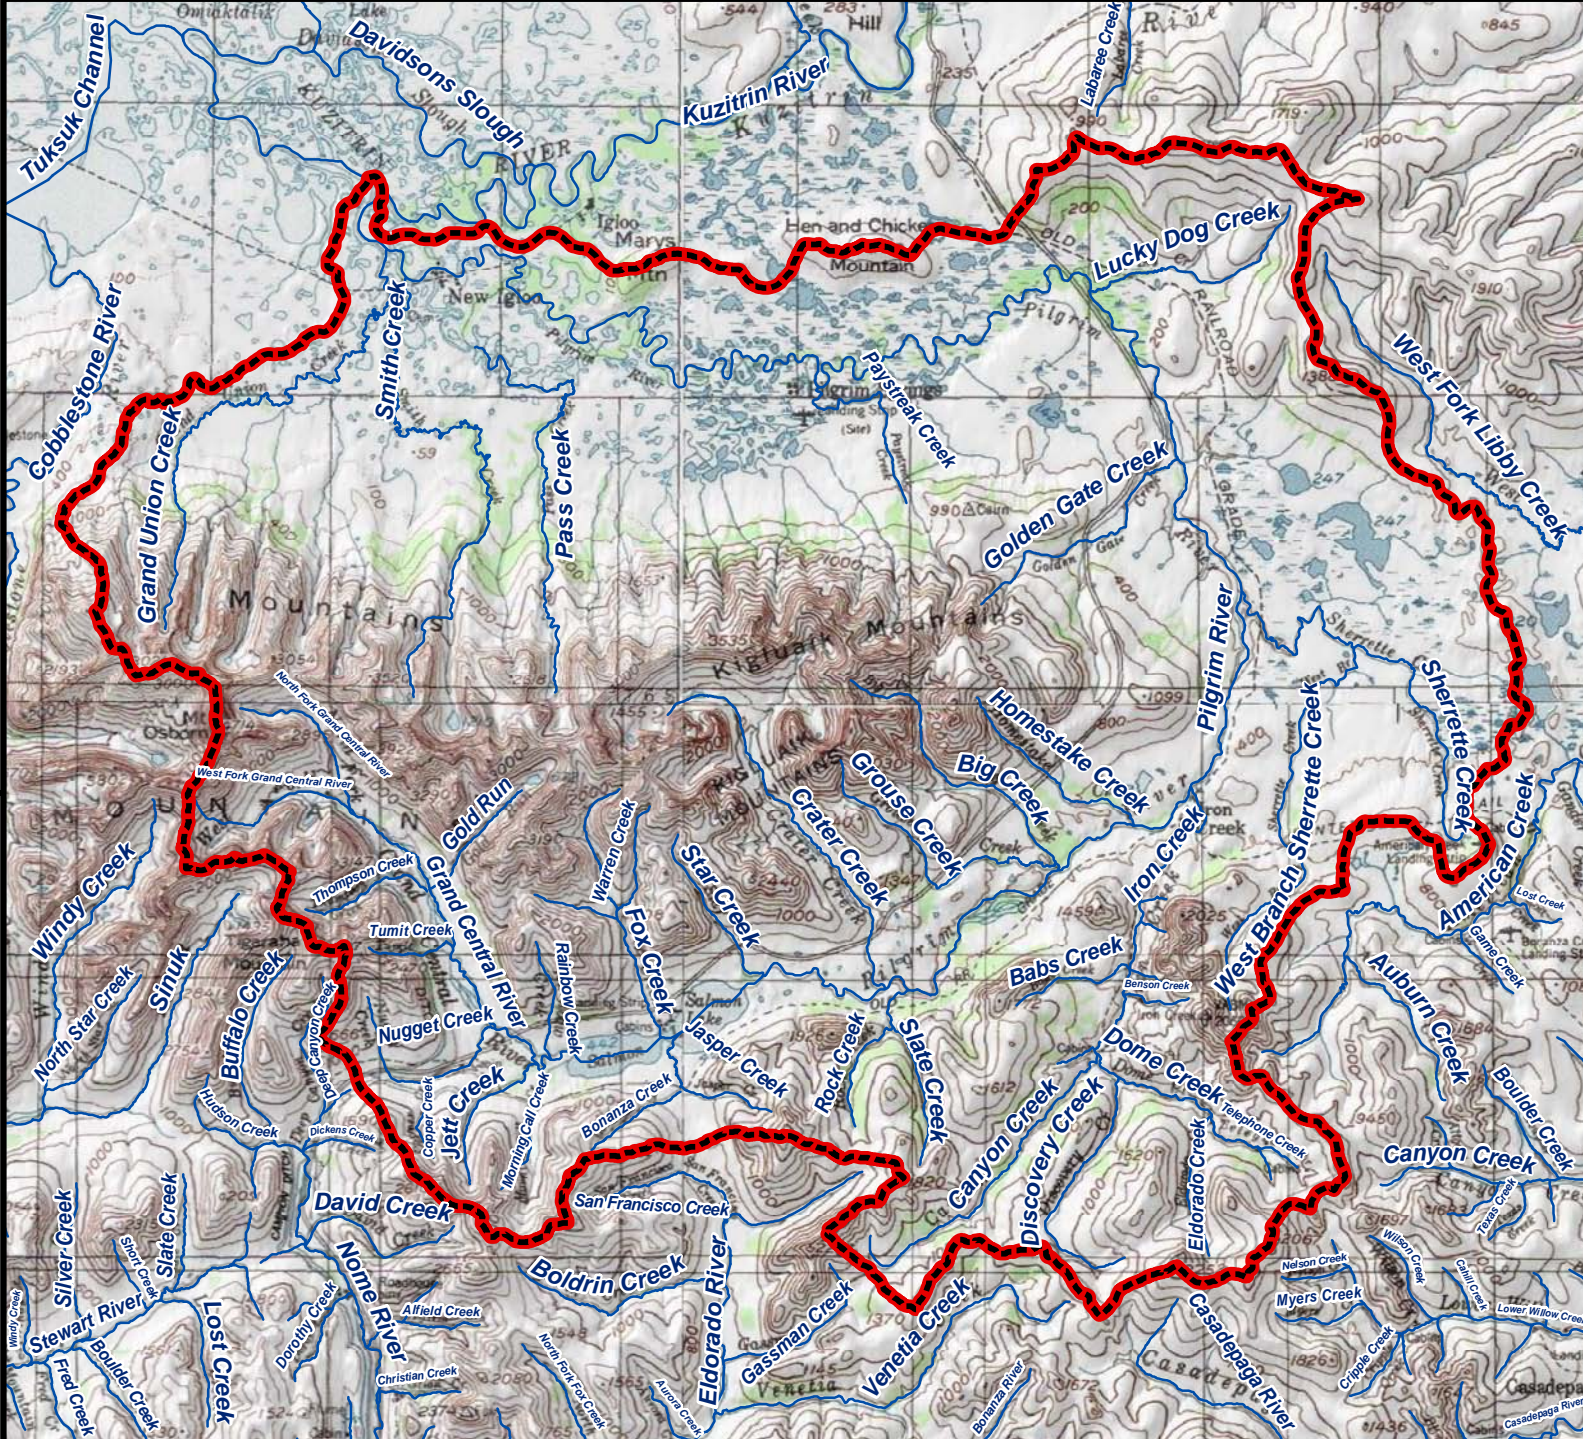

# Unit 22D, Pilgrim River Caribou - General Hunt

Residents\* and Nonresidents - **Harvest Ticket Required**

**AREA DESCRIPTION:** Unit 22D, Pilgrim River drainage.

\*Residents: If you live north of the Yukon River and hunt caribou in that area, you do not need caribou harvest tickets/reports, but you must register with ADF&G or an authorized representative within the area.