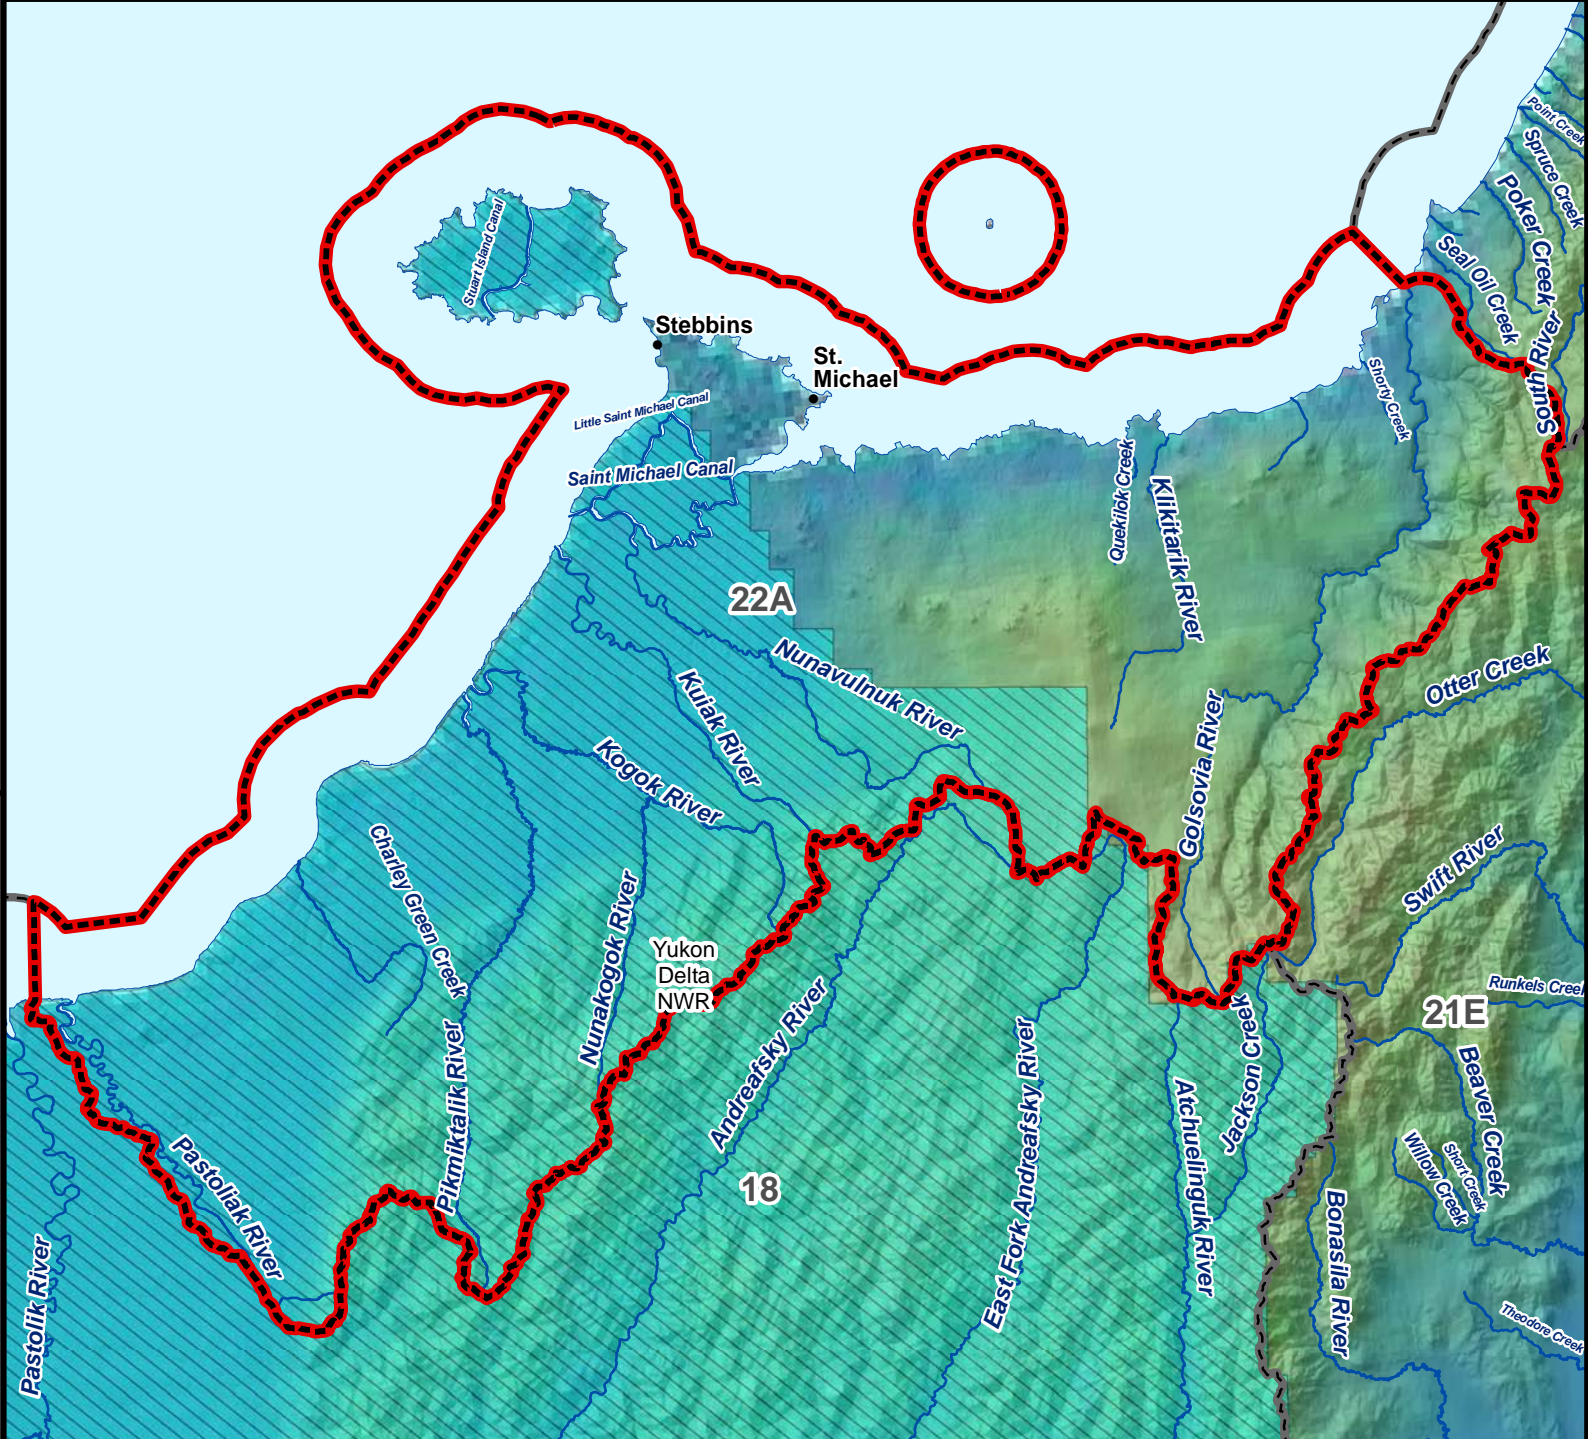

Unit 22A, Golsovia River Drainage and South Brown Bear - General Hunt

Residents and Nonresidents

AREA DESCRIPTION: Unit 22A, south of and including the Golsovia River drainage.

Please refer to the Alaska Hunting Regulations booklet for bag type, seasons, and additional regulations concerning this hunt.