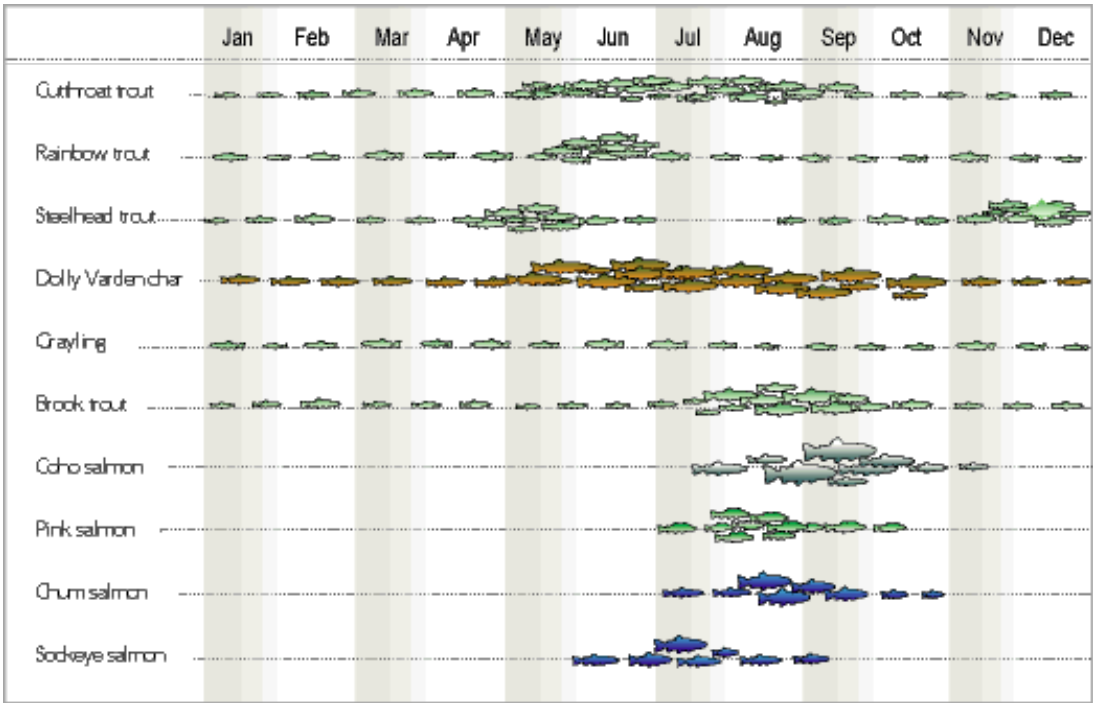

# Fish TIMING CALENDAR

Fresh water

Salt water

Fish symbols indicate the beginning, peak, and end of adult presence of each species. Larger symbols, or concentrations of symbols, represent peak fishing times.