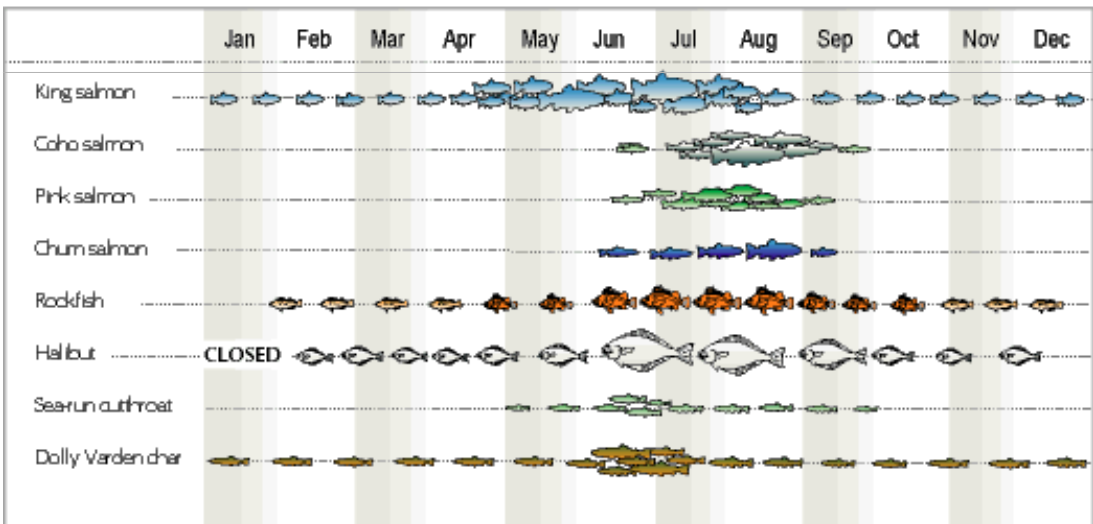

# Fish TIMING CALENDAR

Fresh water

Salt water

Fish symbols indicate the beginning, peak, and end of adult presence of each species. Larger symbols, or concentrations of symbols, represent peak fishing times.