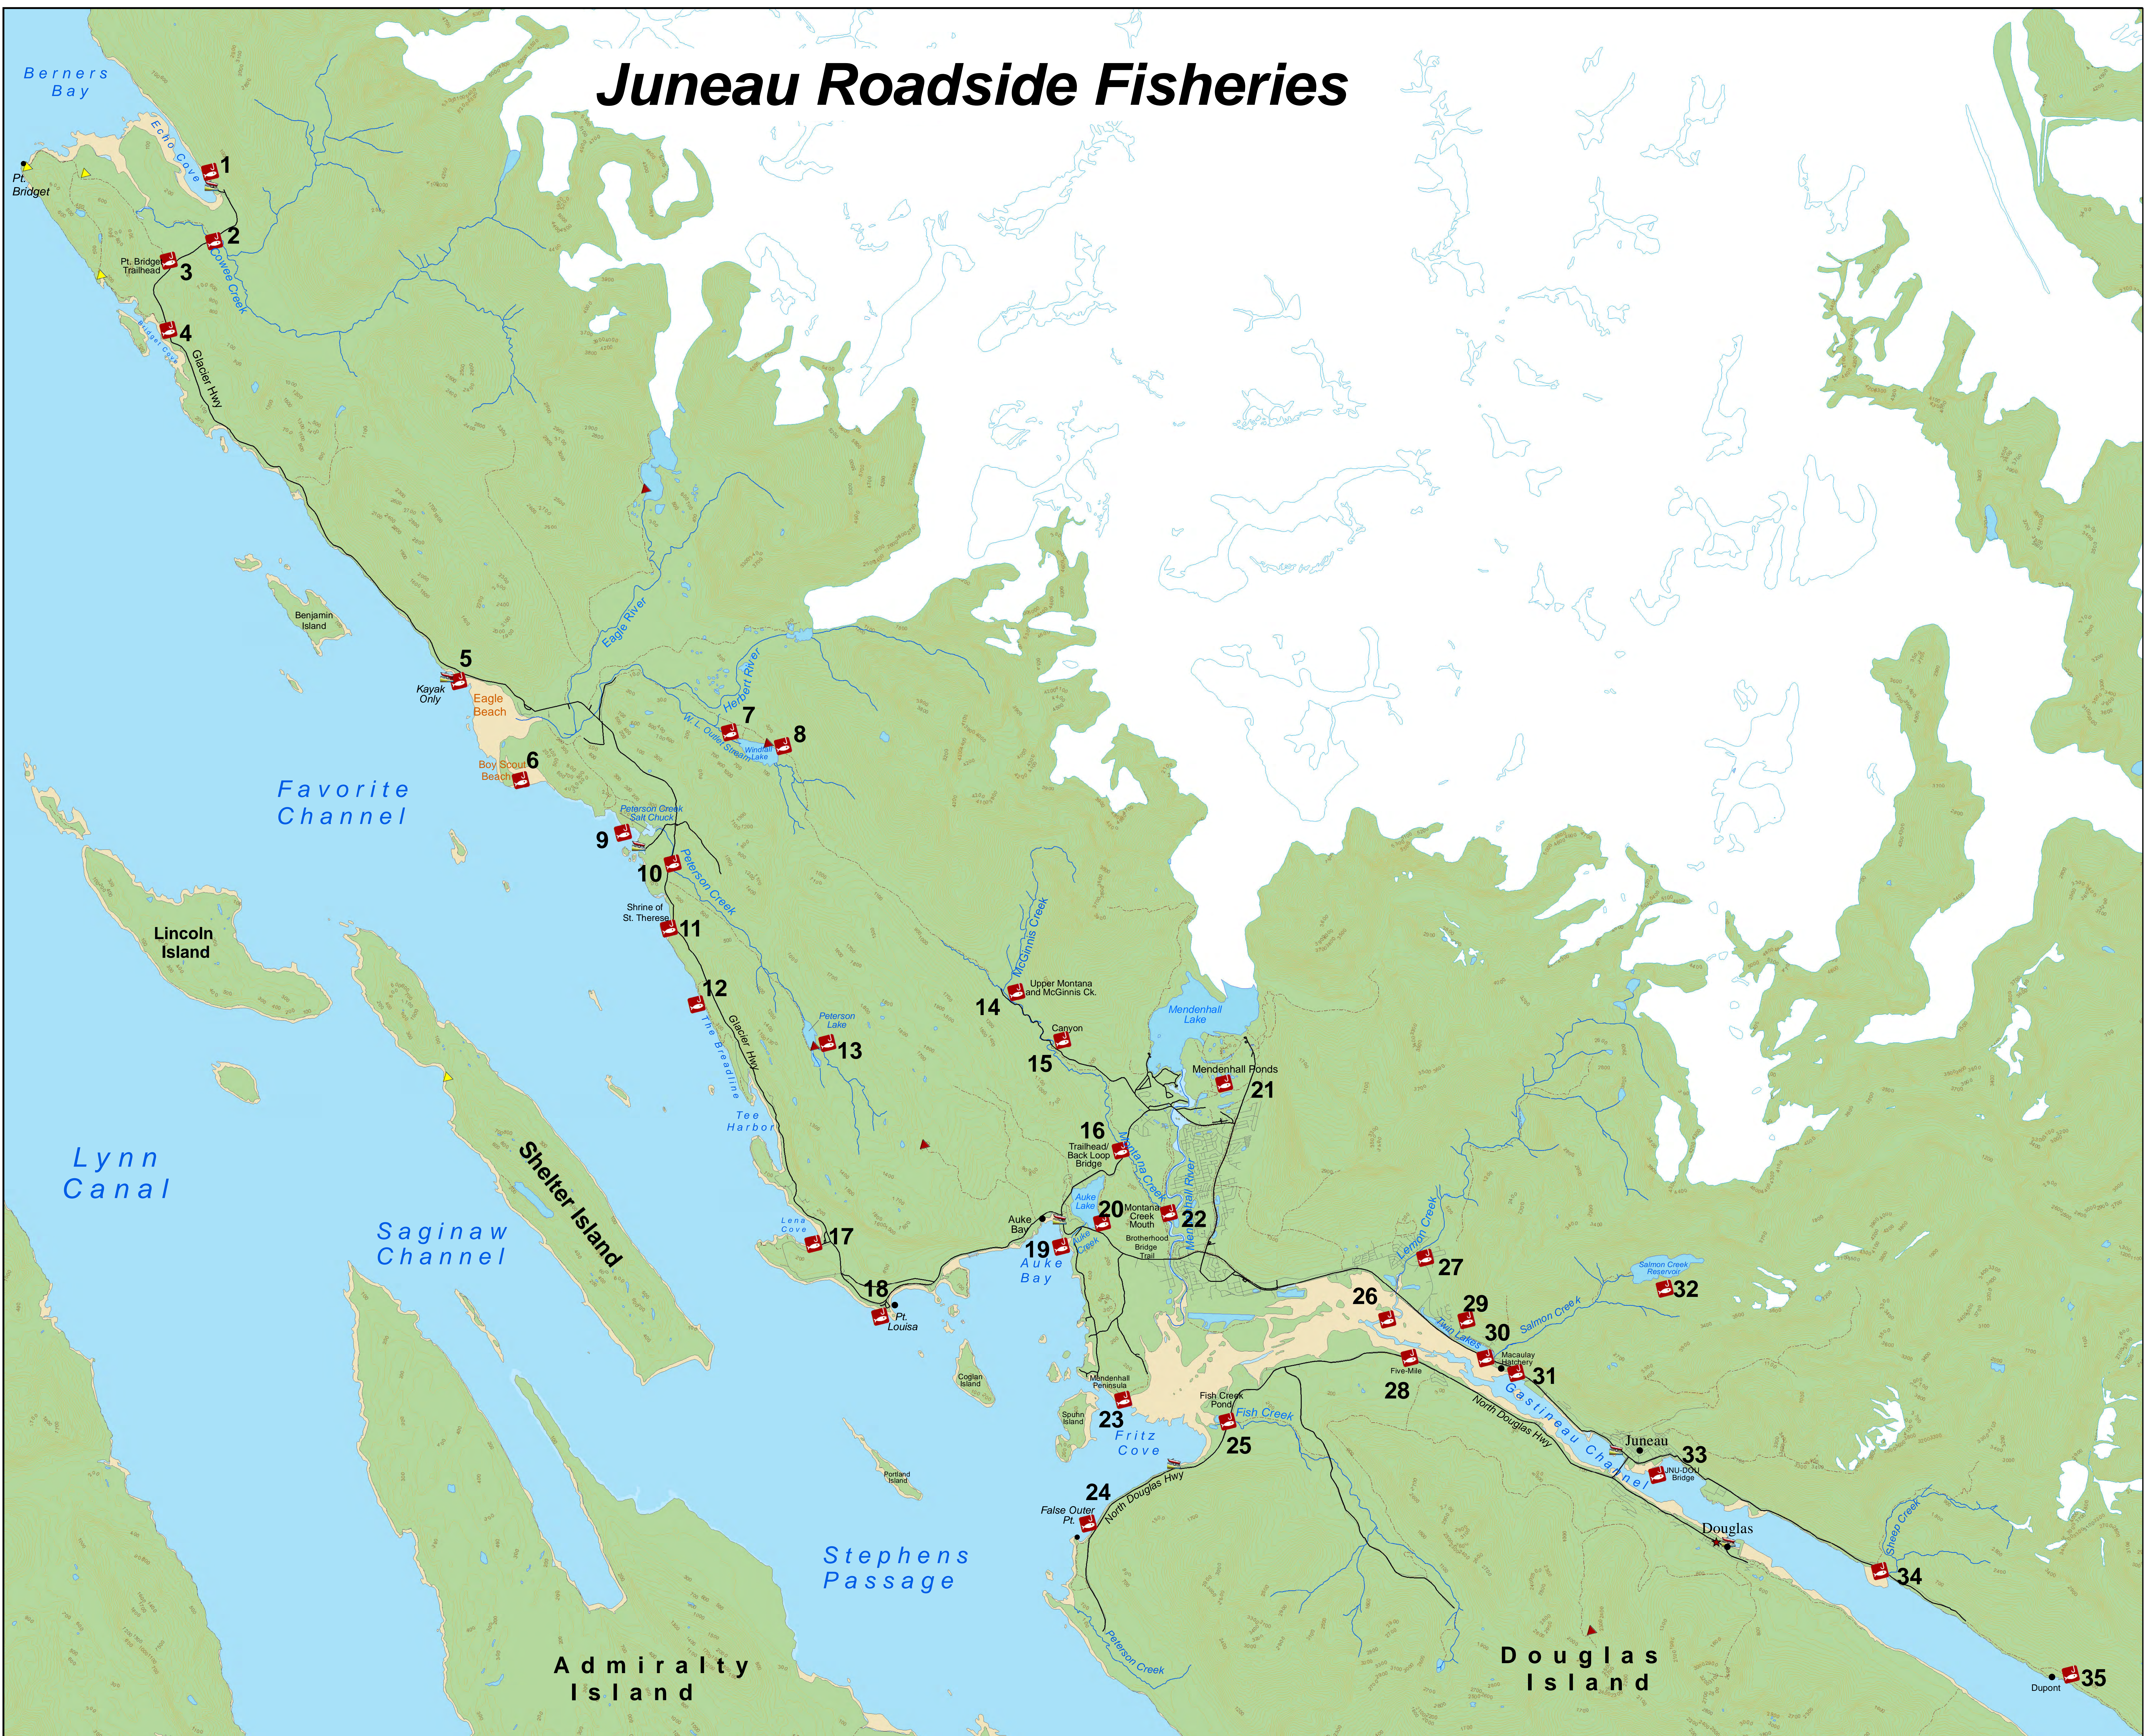

Juneau Roadside Fisheries

- Roads
- Streams
- Trails
- Lakes

- State of Alaska Cabin (<http://dnr.alaska.gov/parks/cabins/>)
- US Forest Service Cabin (<http://www.fs.fed.us/r10/tongass/cabins/>)
- Boat Launch
- Fishing Areas