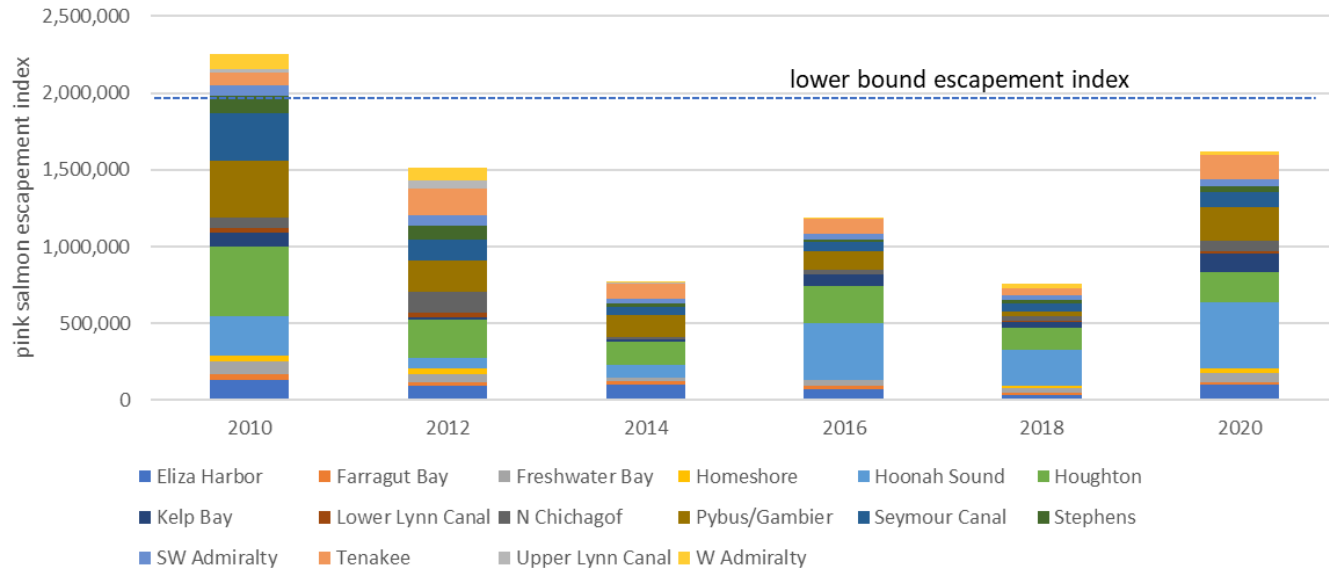

## July 10, 2020 SW 28

■ 2020 ■ 10-Year Average

■ 2020	6	146	27	2,344	243
■ 10-Year Average	2	252	24	2,608	1,729

## July 17, 2020 SW 29

■ 2020 ■ 10-Year Average

■ 2020	5	550	38	3,120	555
■ 10-Year Average	2	471	27	3,676	1,715

### Even Year NSEI pink salmon escapement index for stock groups entering through Icy Strait