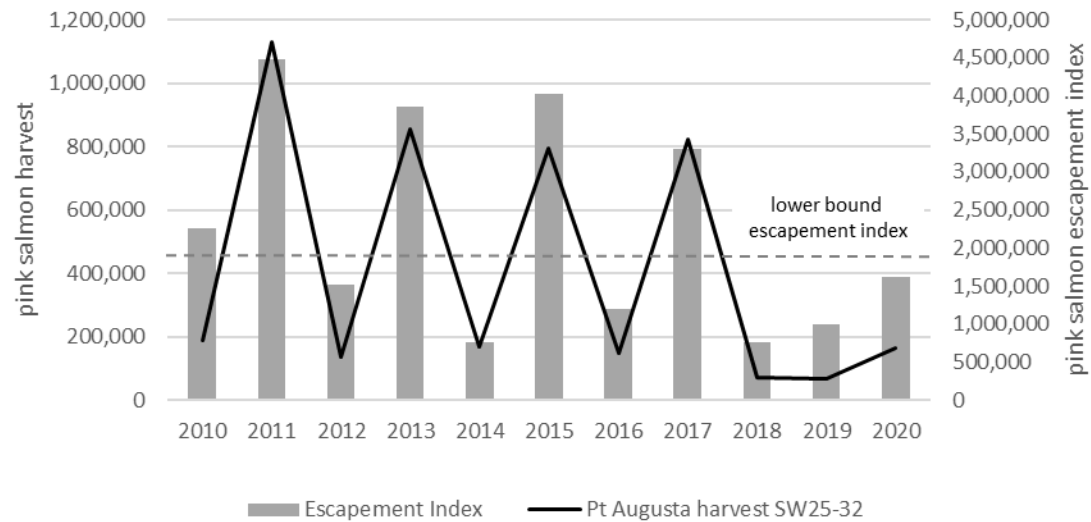

## July 10, 2020 SW 28

■ 2020 ■ 10-Year Average

■ 2020	6	146	27	2,344	243
■ 10-Year Average	2	252	24	2,608	1,729

## July 17, 2020 SW 29

■ 2020 ■ 10-Year Average

■ 2020	5	550	38	3,120	555
■ 10-Year Average	2	471	27	3,676	1,715

### Even Year NSEI pink salmon escapement index for stock groups entering through Icy Strait

### Pt. Augusta Index Area Pink Salmon Harvest SW25-32 and Escapement Index for pink salmon stocks entering through Icy Strait