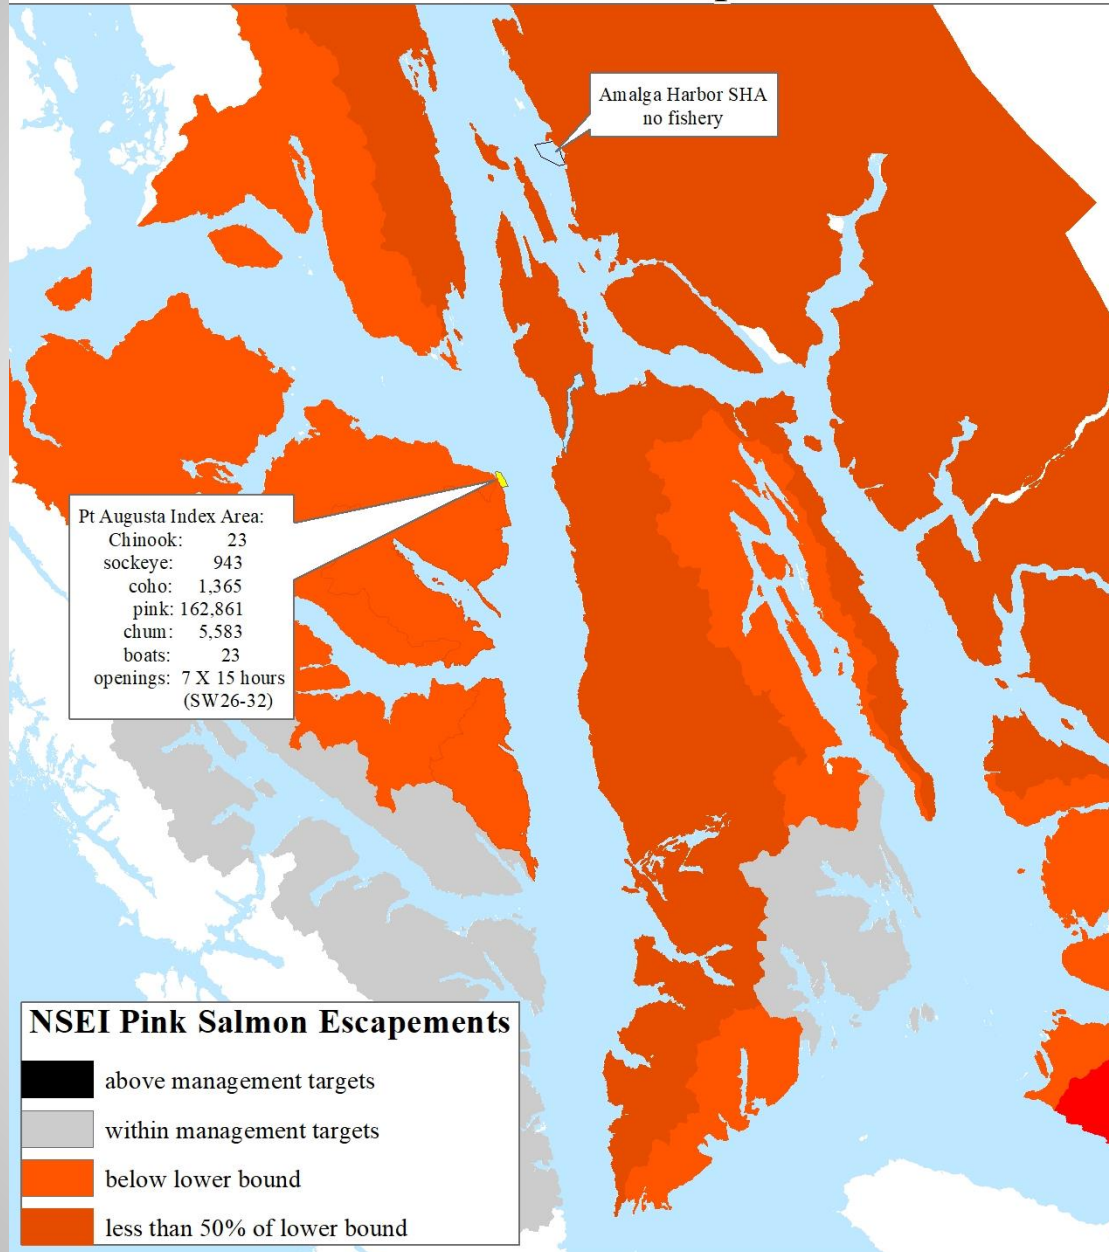

2020 Juneau Management Area Purse Seine Fisheries and Pink Salmon Escapements