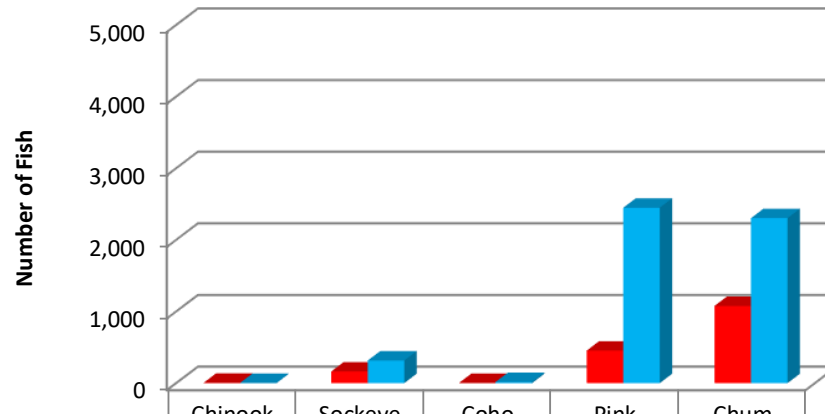

# Hawk Inlet Test Fishery

## June 26, 2020 SW 26

■ 2020 ■ 10-Year Average

■ 2020	0	10	3	48	105
■ 10-Year Average	7	260	5	549	2,315

## July 3, 2020 SW 27

■ 2020 ■ 10-Year Average

■ 2020	4	162	3	454	1,077
■ 10-Year Average	2.4	316	15	2,448	2,303