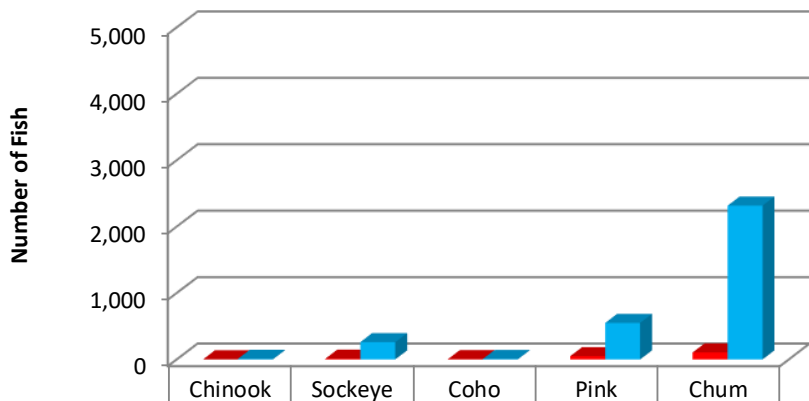

Hawk Inlet Test Fishery

June 26, 2020 SW 26

■ 2020 ■ 10-Year Average

■ 2020	0	10	3	48	105
■ 10-Year Average	7	260	5	549	2,315

■ 2020 ■ 10-Year Average