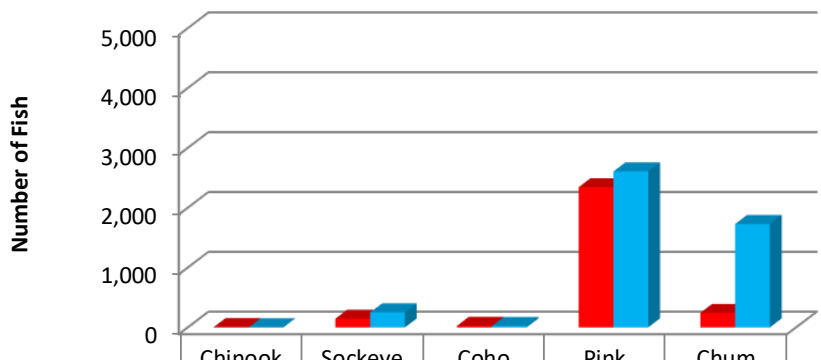

## July 3, 2020 SW 27

■ 2020 ■ 10-Year Average

■ 2020	4	162	3	454	1,077
■ 10-Year Average	2.4	316	15	2,448	2,303

## July 10, 2020 SW 28

■ 2020 ■ 10-Year Average

■ 2020	6	146	27	2,344	243
■ 10-Year Average	2	252	24	2,608	1,729