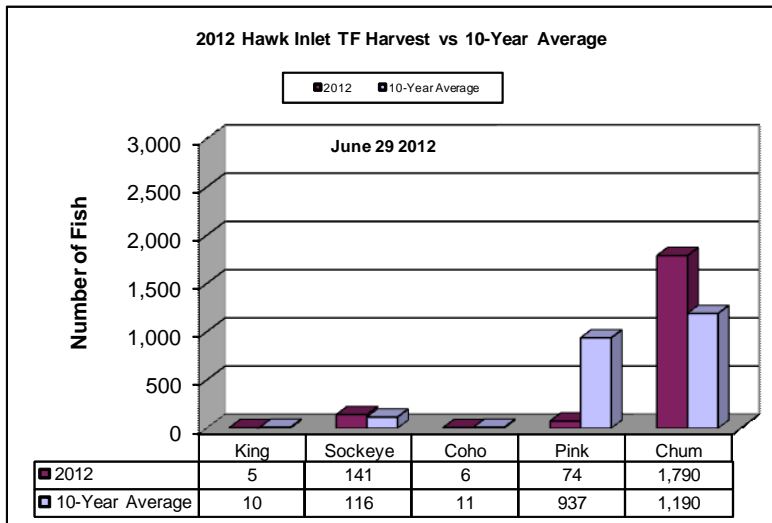

# 2012 Hawk Inlet Test Fishery Results

## 2012 Hawk Inlet Pink Salmon Sex Composition:

Date	%Male
June 29	84%
July 6	77%
July 14	61%
July 20	59%