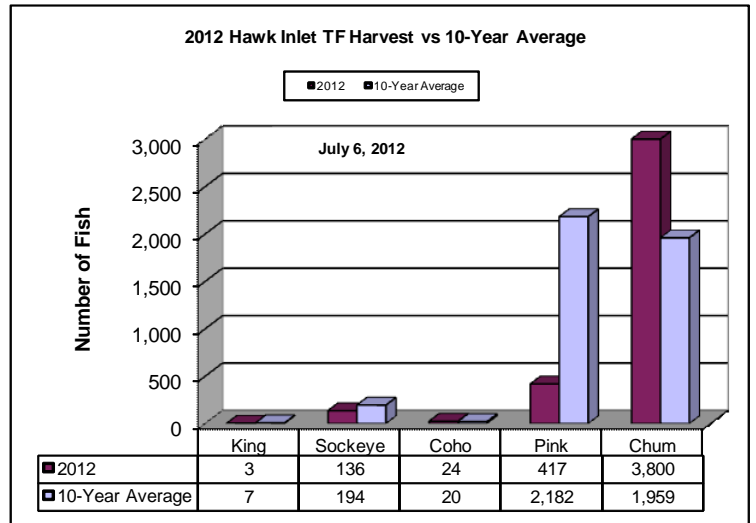

# 2012 Hawk Inlet Test Fishery Results

## 2012 Hawk Inlet Pink Salmon Sex Composition:

Date	%Male
June 29	84%
July 6	77%
July 14	61%
July 20	59%