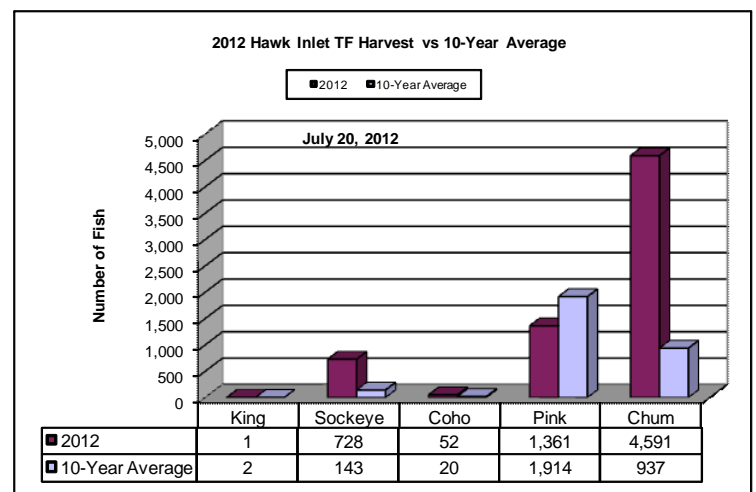

# 2012 Hawk Inlet Test Fishery Results

## 2012 Hawk Inlet Pink Salmon Sex Composition:

Date	%Male
June 29	84%
July 6	77%
July 14	61%
July 20	59%