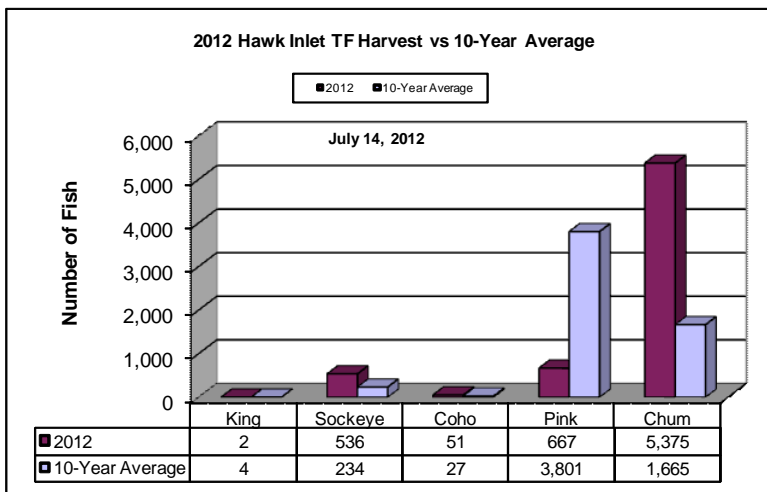

# 2012 Hawk Inlet Test Fishery Results

## 2012 Hawk Inlet Pink Salmon Sex Composition:

Date	%Male
June 29	84%
July 6	77%
July 14	61%
July 20	59%