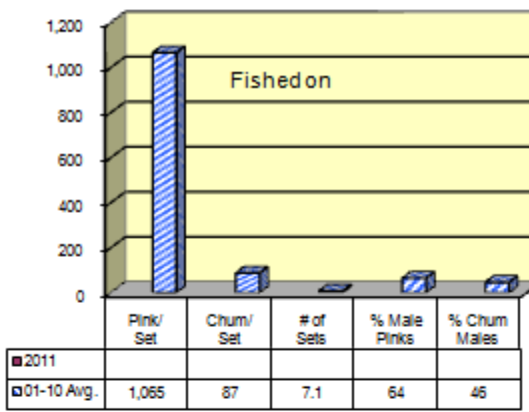

2011 Pt Gardner Test Fish CPUE, Number of Sets & Sex Ratios (Stat Week 29)

2011 Pt Gardner Test Fish CPUE, Number of Sets & Sex Ratios (Stat Week 30)

2011 Pt Gardner Test Fish CPUE, Number of Sets & Sex Ratios (Stat Week 31)

2011 Kingsmill Point Purse Seine Test Fishery

Updated 7/13/2011

2011 Kingsmill Pt Test Fish CPUE, Number of Sets & Pink Sex Ratio (Stat Week 27)

2011 Kingsmill Pt Test Fish CPUE, Number of Sets & Pink Sex Ratio (Stat Week 28)

2011 Kingsmill Pt Test Fish CPUE, Number of Sets & Pink Sex Ratio (Stat Week 29)

2011 Kingsmill Pt Test Fish CPUE, Number of Sets & Pink Sex Ratio (Stat Week 30)

2011 Kingsmill Pt Test Fish CPUE, Number of Sets & Pink Sex Ratio (Stat Week 31)