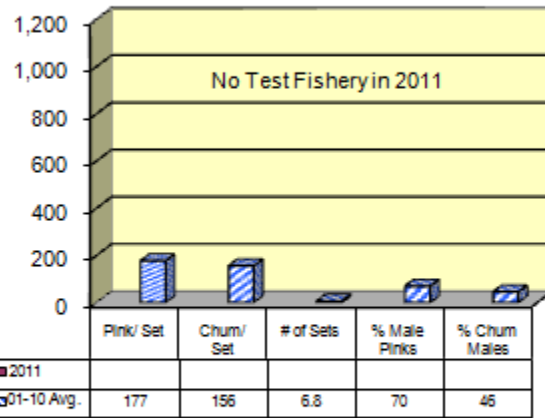

2011 Point Gardner Purse Seine Test Fishery

Updated 7/27/2011

2011 Pt Gardner Test Fish CPUE, Number of Sets & Sex Ratios (Stat Week 27)

2011 Pt Gardner Test Fish CPUE, Number of Sets & Sex Ratios (Stat Week 28)

2011 Pt Gardner Test Fish CPUE, Number of Sets & Sex Ratios (Stat Week 29)

2011 Pt Gardner Test Fish CPUE, Number of Sets & Sex Ratios (Stat Week 30)

2011 Pt Gardner Test Fish CPUE, Number of Sets & Sex Ratios (Stat Week 31)

2011 Kingsmill Point Purse Seine Test Fishery

Updated 7/13/2011

2011 Kingsmill Pt Test Fish CPUE, Number of Sets & Pink Sex Ratio (Stat Week 27)

2011 Kingsmill Pt Test Fish CPUE, Number of Sets & Pink Sex Ratio (Stat Week 28)