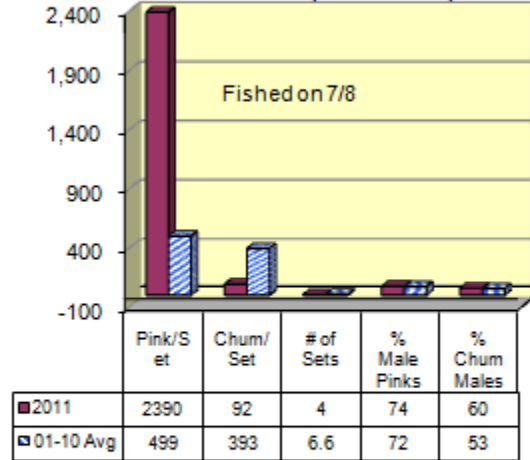

2011 Point Gardner Purse Seine Test Fishery

Updated 7/27/2011

2011 Pt Gardner Test Fish CPUE, Number of Sets & Sex Ratios (Stat Week 27)

2011 Pt Gardner Test Fish CPUE, Number of Sets & Sex Ratios (Stat Week 28)

2011 Pt Gardner Test Fish CPUE, Number of Sets & Sex Ratios (Stat Week 29)

2011 Pt Gardner Test Fish CPUE, Number of Sets & Sex Ratios (Stat Week 30)

2011 Pt Gardner Test Fish CPUE, Number of Sets & Sex Ratios (Stat Week 31)

2011 Kingsmill Point Purse Seine Test Fishery

Updated 7/13/2011

2011 Kingsmill Pt Test Fish CPUE, Number of Sets & Pink Sex Ratio (Stat Week 27)

2011 Kingsmill Pt Test Fish CPUE, Number of Sets & Pink Sex Ratio (Stat Week 28)