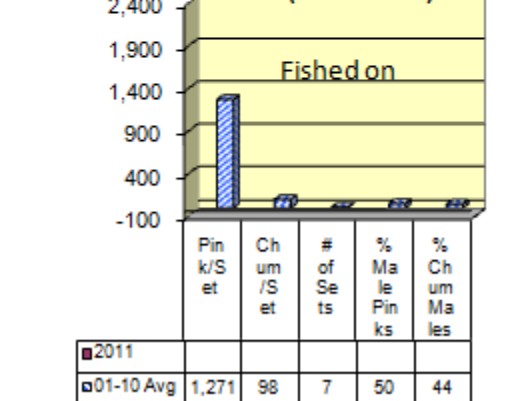

2011 Point Gardner Purse Seine Test Fishery

Updated 7/27/2011

2011 Pt Gardner Test Fish CPUE, Number of Sets & Sex Ratios (Stat Week 27)

2011 Pt Gardner Test Fish CPUE, Number of Sets & Sex Ratios (Stat Week 28)

2011 Pt Gardner Test Fish CPUE, Number of Sets & Sex Ratios (Stat Week 29)

2011 Pt Gardner Test Fish CPUE, Number of Sets & Sex Ratios (Stat Week 30)

2011 Pt Gardner Test Fish CPUE, Number of Sets & Sex Ratios (Stat Week 31)

2011 Kingsmill Point Purse Seine Test Fishery

Updated 7/13/2011

2011 Kingsmill Pt Test Fish CPUE, Number of Sets & Pink Sex Ratio (Stat Week 27)

2011 Kingsmill Pt Test Fish CPUE, Number of Sets & Pink Sex Ratio (Stat Week 28)