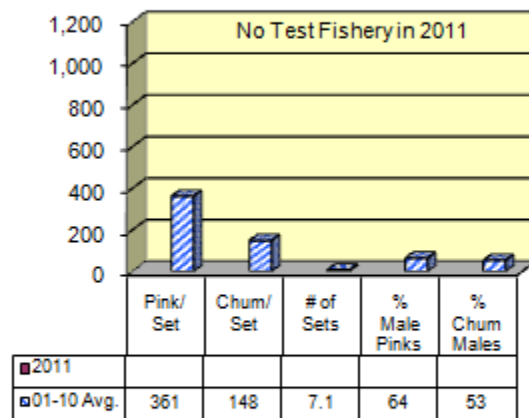

2011 Point Gardner Purse Seine Test Fishery

Updated 7/27/2011

2011 Pt Gardner Test Fish CPUE, Number of Sets & Sex Ratios (Stat Week 27)

2011 Pt Gardner Test Fish CPUE, Number of Sets & Sex Ratios (Stat Week 28)

2011 Pt Gardner Test Fish CPUE, Number of Sets & Sex Ratios (Stat Week 29)

2011 Pt Gardner Test Fish CPUE, Number of Sets & Sex Ratios (Stat Week 30)

2011 Pt Gardner Test Fish CPUE, Number of Sets & Sex Ratios (Stat Week 31)

2011 Kingsmill Point Purse Seine Test Fishery

Updated 7/13/2011

2011 Kingsmill Pt Test Fish CPUE, Number of Sets & Pink Sex Ratio (Stat Week 27)

2011 Kingsmill Pt Test Fish CPUE, Number of Sets & Pink Sex Ratio (Stat Week 28)

2011 Kingsmill Pt Test Fish CPUE, Number of Sets & Pink Sex Ratio (Stat Week 29)

2011 Kingsmill Pt Test Fish CPUE, Number of Sets & Pink Sex Ratio (Stat Week 30)

2011 Kingsmill Pt Test Fish CPUE, Number of Sets & Pink Sex Ratio (Stat Week 31)