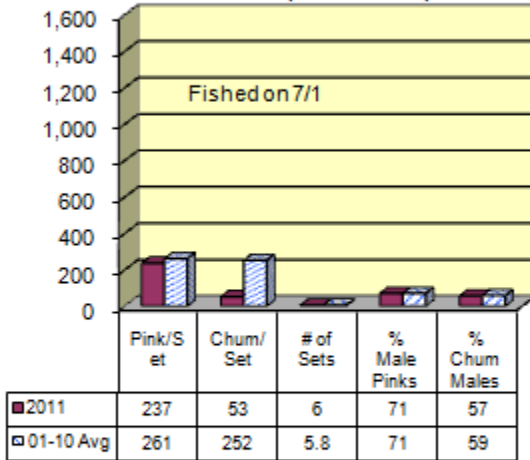

2011 Point Gardner Purse Seine Test Fishery

Updated 7/27/2011

2011 Pt Gardner Test Fish CPUE, Number of Sets & Sex Ratios (Stat Week 27)

2011 Pt Gardner Test Fish CPUE, Number of Sets & Sex Ratios (Stat Week 28)

2011 Pt Gardner Test Fish CPUE, Number of Sets & Sex Ratios (Stat Week 29)

2011 Pt Gardner Test Fish CPUE, Number of Sets & Sex Ratios (Stat Week 30)

2011 Pt Gardner Test Fish CPUE, Number of Sets & Sex Ratios (Stat Week 31)

2011 Kingsmill Point Purse Seine Test Fishery

Updated 7/13/2011

2011 Kingsmill Pt Test Fish CPUE, Number of Sets & Pink Sex Ratio (Stat Week 27)

2011 Kingsmill Pt Test Fish CPUE, Number of Sets & Pink Sex Ratio (Stat Week 28)