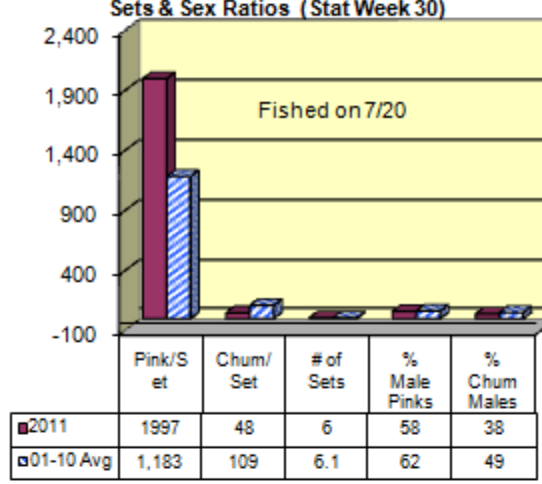

2011 Point Gardner Purse Seine Test Fishery

Updated 7/27/2011

2011 Pt Gardner Test Fish CPUE, Number of Sets & Sex Ratios (Stat Week 27)

2011 Pt Gardner Test Fish CPUE, Number of Sets & Sex Ratios (Stat Week 28)

2011 Pt Gardner Test Fish CPUE, Number of Sets & Sex Ratios (Stat Week 29)

2011 Pt Gardner Test Fish CPUE, Number of Sets & Sex Ratios (Stat Week 30)

2011 Pt Gardner Test Fish CPUE, Number of Sets & Sex Ratios (Stat Week 31)

2011 Kingsmill Point Purse Seine Test Fishery

Updated 7/13/2011

2011 Kingsmill Pt Test Fish CPUE, Number of Sets & Pink Sex Ratio (Stat Week 27)

2011 Kingsmill Pt Test Fish CPUE, Number of Sets & Pink Sex Ratio (Stat Week 28)

2011 Kingsmill Pt Test Fish CPUE, Number of Sets & Pink Sex Ratio (Stat Week 29)

2011 Kingsmill Pt Test Fish CPUE, Number of Sets & Pink Sex Ratio (Stat Week 30)

2011 Kingsmill Pt Test Fish CPUE, Number of Sets & Pink Sex Ratio (Stat Week 31)