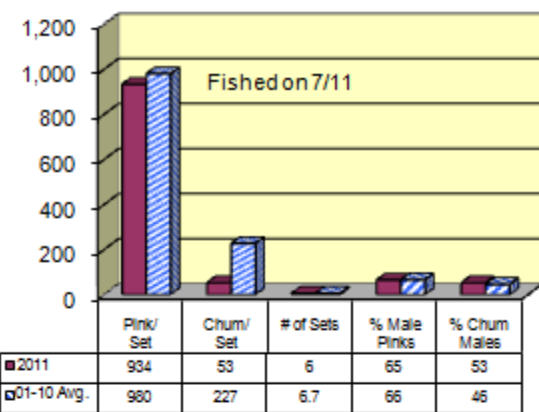

2011 Pt Gardner Test Fish CPUE, Number of Sets & Sex Ratios (Stat Week 29)

2011 Pt Gardner Test Fish CPUE, Number of Sets & Sex Ratios (Stat Week 30)

2011 Pt Gardner Test Fish CPUE, Number of Sets & Sex Ratios (Stat Week 31)

2011 Kingsmill Point Purse Seine Test Fishery

Updated 7/13/2011

2011 Kingsmill Pt Test Fish CPUE, Number of Sets & Pink Sex Ratio (Stat Week 27)

2011 Kingsmill Pt Test Fish CPUE, Number of Sets & Pink Sex Ratio (Stat Week 28)

2011 Kingsmill Pt Test Fish CPUE, Number of Sets & Pink Sex Ratio (Stat Week 29)

2011 Kingsmill Pt Test Fish CPUE, Number of Sets & Pink Sex Ratio (Stat Week 30)

2011 Kingsmill Pt Test Fish CPUE, Number of Sets & Pink Sex Ratio (Stat Week 31)