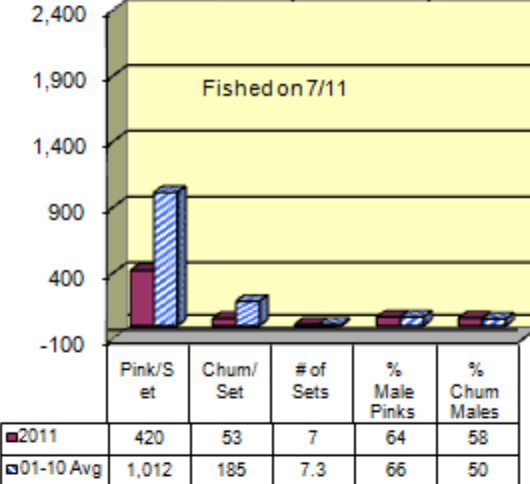

2011 Point Gardner Purse Seine Test Fishery

Updated 7/27/2011

2011 Pt Gardner Test Fish CPUE, Number of Sets & Sex Ratios (Stat Week 27)

2011 Pt Gardner Test Fish CPUE, Number of Sets & Sex Ratios (Stat Week 28)

2011 Pt Gardner Test Fish CPUE, Number of Sets & Sex Ratios (Stat Week 29)

2011 Pt Gardner Test Fish CPUE, Number of Sets & Sex Ratios (Stat Week 30)

2011 Pt Gardner Test Fish CPUE, Number of Sets & Sex Ratios (Stat Week 31)

2011 Kingsmill Point Purse Seine Test Fishery

Updated 7/13/2011

2011 Kingsmill Pt Test Fish CPUE, Number of Sets & Pink Sex Ratio (Stat Week 27)

2011 Kingsmill Pt Test Fish CPUE, Number of Sets & Pink Sex Ratio (Stat Week 28)