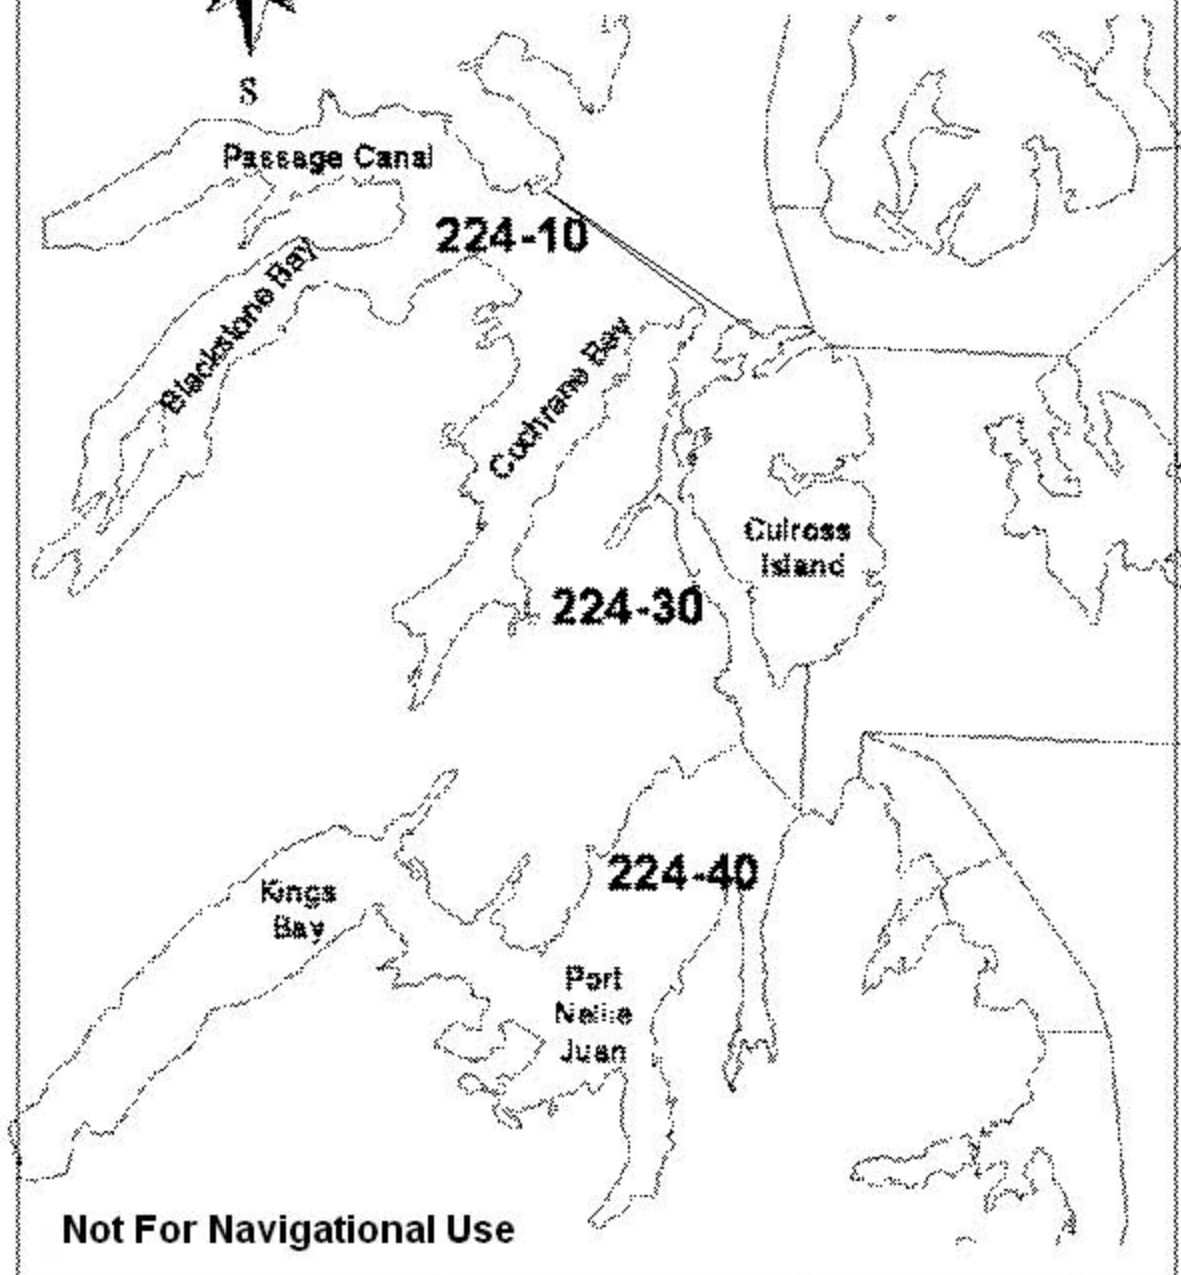

**Prince William Sound Management Area
Statistical Area Chart for Catch Reporting
ADF&G , Northwestern District**

Not For Navigational Use