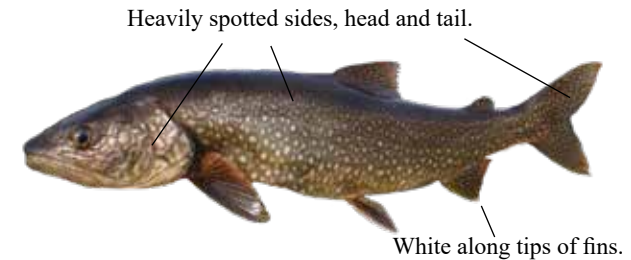

Kenai Peninsula	RT	LS	AG	AC	LT
Arc Lake		★	★		
Aurora Lake	★				
Barbara Lake	★				
Cabin Lake	★				
Carter Lake	★			★	
Centennial Lake	★	★			
Chugach Estates Lake	★				
Douglas Lake	★				
Elephant Lake	★	★		★	
Encelewski Lake	★				
First Lake	★				
Island Lake	★			★	
Johnson Lake	★				
Long Lake	★				
Longmere Lake	★	★			
Loon Lake	★				
Lost Lake					★
Meridian Lake	★				
Rainbow Lake	★				
Roque Lake	★				
Scout Lake	★		★		
Sport Lake	★	★			
Thetis Lake	★				
Tirmore Lake	★		★		
Troop Lake	★			★	
Upper Summit Lake	★			★	★
Vagt Lake	★			★	

Coho Salmon (Landlocked Salmon)

Susitna River drainage	RT	LS	AG	AC
Benka Lake	★			★
Christiansen Lake	★	★		
Crystal Lake ★	★			
Gate Lake	★			
Kashwitna Lake	★			
Mile 180 Lake (Broad Pass)	★			
North Friend (Montana) Lake	★			
Peggy Lake	★			
South Friend Lake	★			
Tigger Lake	★			
West Sunshine Lake	★			
Willow Lake	★	★		
X Lake ◆	★			
Y Lake	★			

Prince William Sound	RT	LS	AG	AC	LT
Blueberry Lake	★				★
Ruth Lake	★				
Thompson Lake	★		★		

Rainbow Trout

Chinook Salmon (Landlocked Salmon)

Visit the Ship Creek Fisheries Center
at the William Jack Hernandez Sport Fish Hatchery

Hours: 8 a.m. to 4 p.m.
Open daily April - October
Open Monday - Friday November - March

Arctic Char

Lake Trout

Arctic Grayling