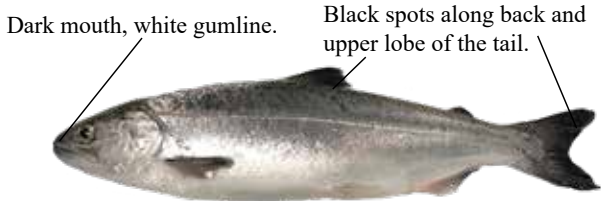

Kenai Peninsula	RT	LS	AG	AC	LT
Arc Lake		★	★		
Aurora Lake	★				
Barbara Lake	★				
Cabin Lake	★				
Carter Lake	★			★	
Centennial Lake	★	★			
Chugach Estates Lake	★				
Douglas Lake	★				
Elephant Lake	★	★		★	
Encelewski Lake	★				
First Lake	★				
Island Lake	★			★	
Johnson Lake	★				
Long Lake	★				
Longmere Lake	★	★			
Loon Lake	★				
Lost Lake					★
Meridian Lake	★				
Rainbow Lake	★				
Roque Lake	★				
Scout Lake	★		★		
Sport Lake	★	★			
Thetis Lake	★				
Tirmore Lake	★		★		
Troop Lake	★			★	
Upper Summit Lake	★			★	★
Vagt Lake	★			★	

Coho Salmon (Landlocked Salmon)