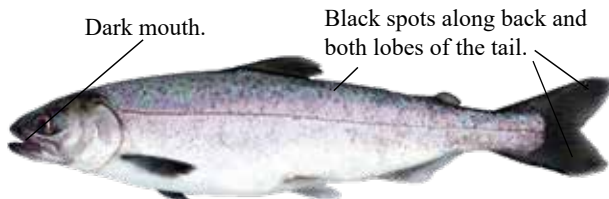

Prince William Sound	RT	LS	AG	AC	LT
Blueberry Lake	★				★
Ruth Lake	★				
Thompson Lake	★		★		

Rainbow Trout

Chinook Salmon (Landlocked Salmon)

Visit the Ship Creek Fisheries Center
at the William Jack Hernandez Sport Fish Hatchery