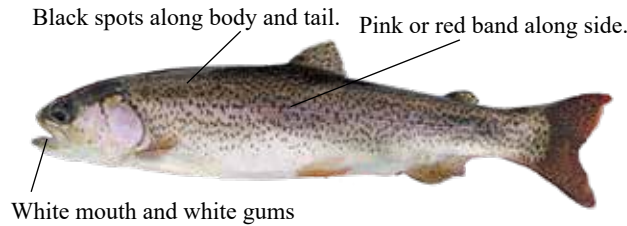

Rainbow Trout