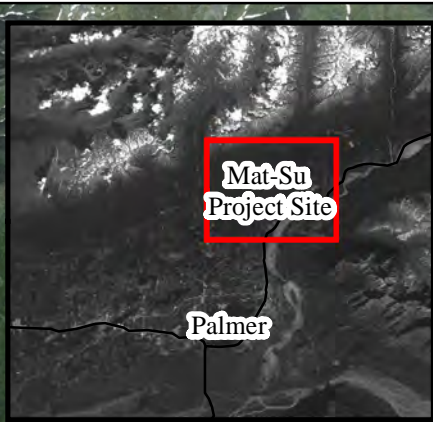

Mat-Su Grouse Habitat Improvement Project

Location and Dates of Work and Other Features of Interest

- Tree Felling 2001-2005
- Tree Felling 2006-2012
- State Lands
- Powerline Easement
- Glenn Highway
- Mile Posts

* Access to western-most habitat plot is off Wendt Road
 * Access to all central habitat plots is off the powerline easement highlighted in purple or Yarrow Road Trail
 * Access to eastern-most habitat plot is off the end of N. Annie's Road