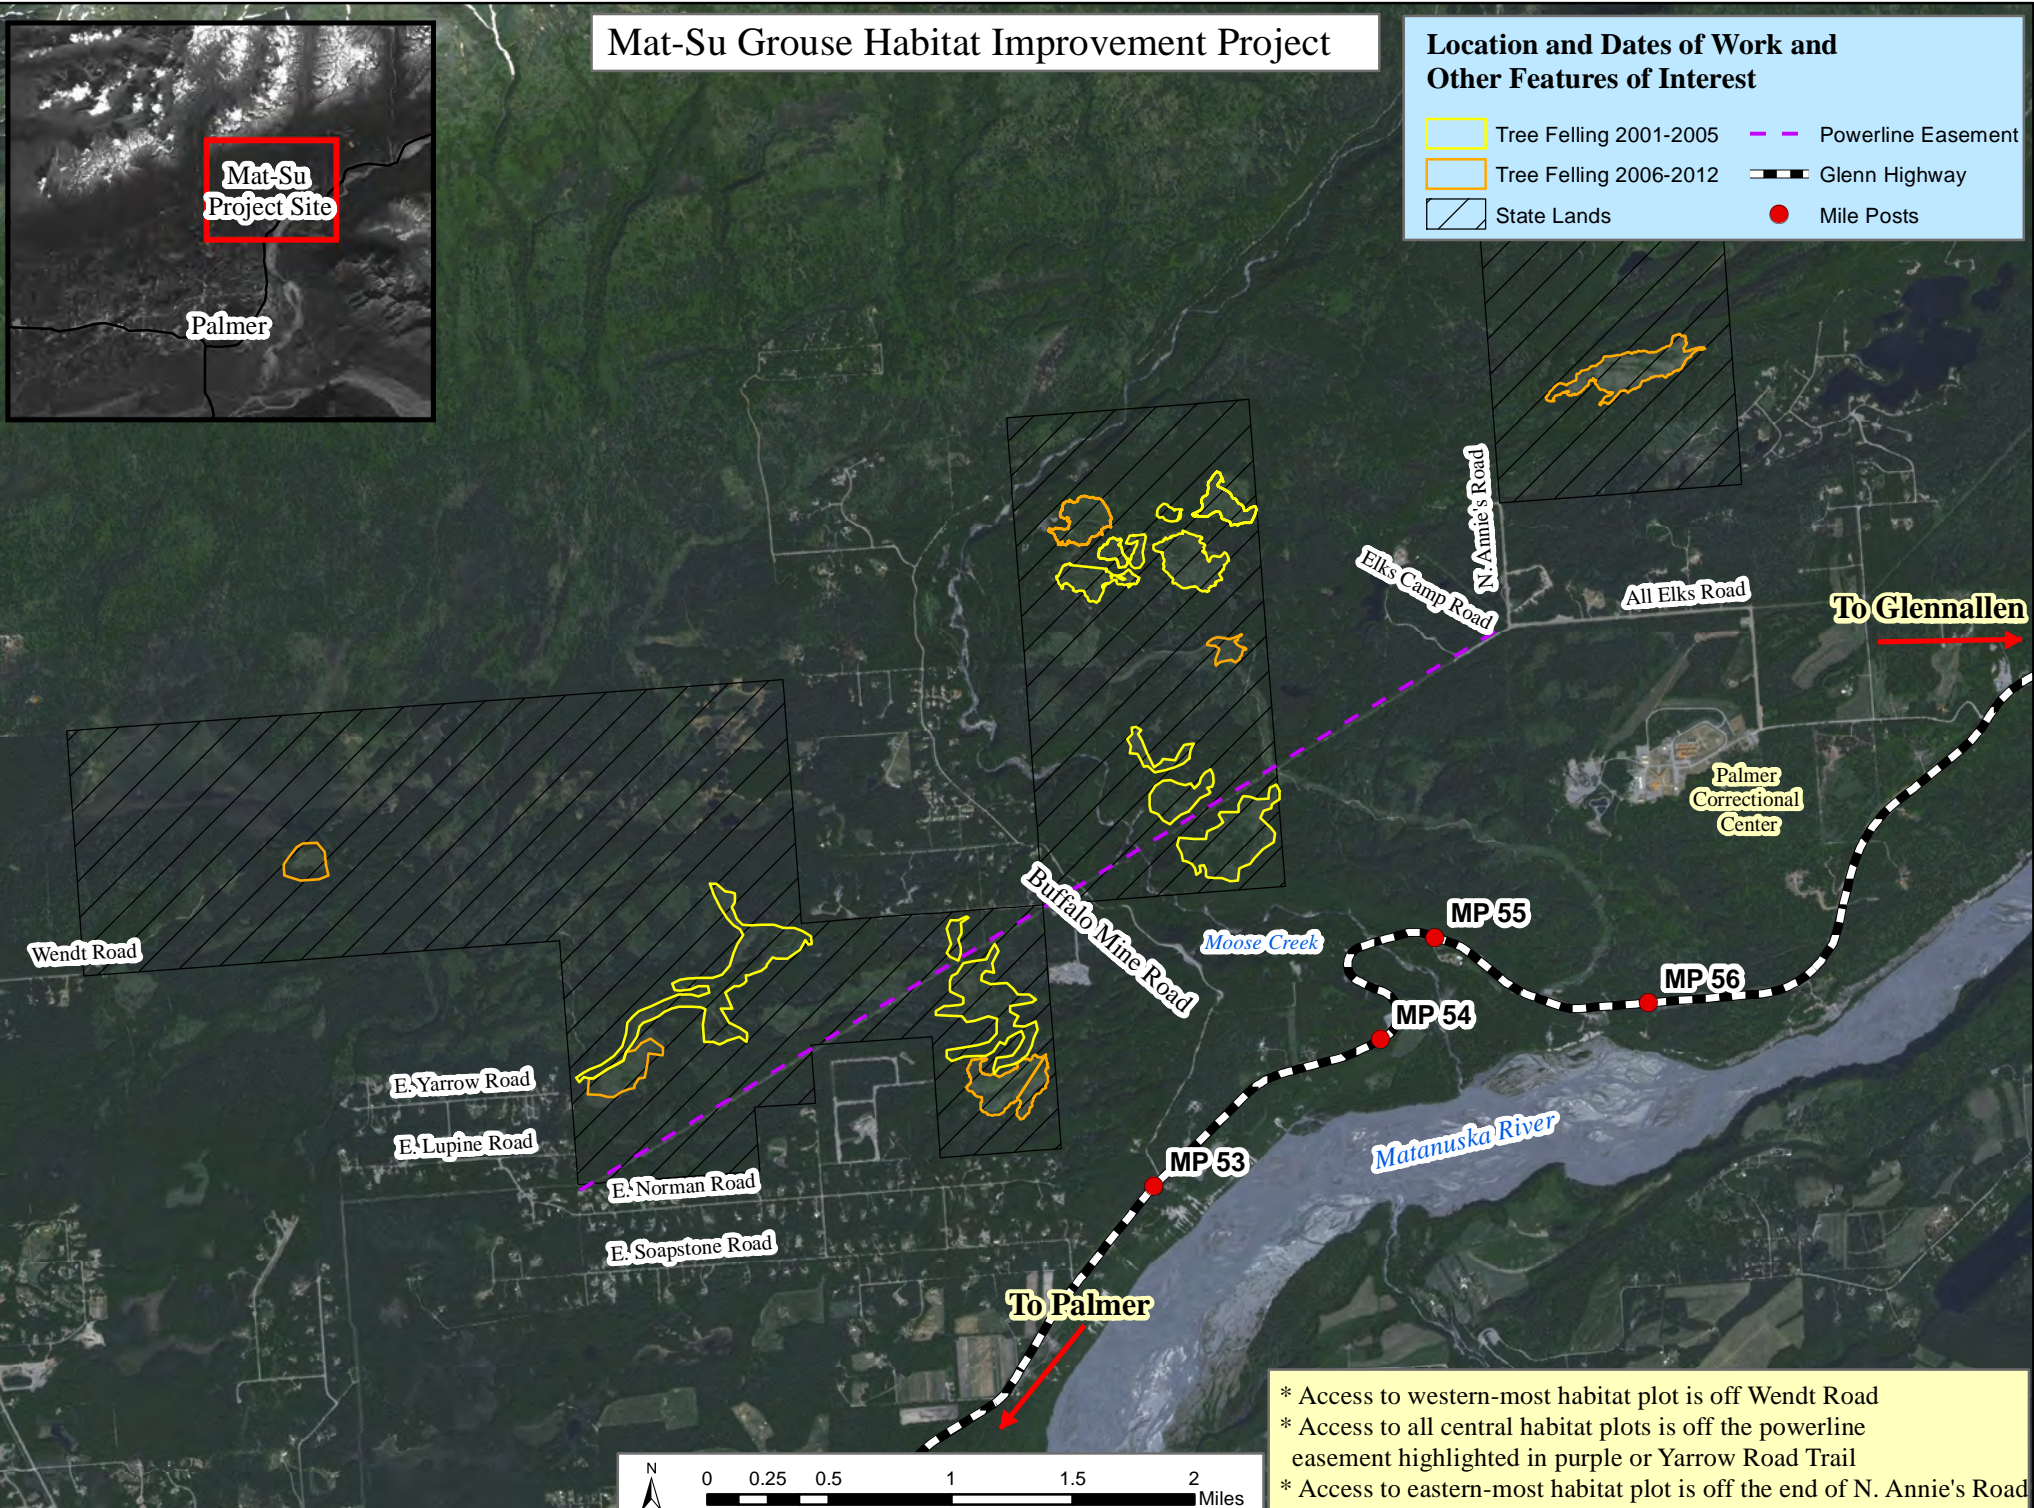

Mat-Su Grouse Habitat Improvement Project

Location and Dates of Work and Other Features of Interest

- Tree Felling 2001-2005
- Tree Felling 2006-2012
- State Lands
- Powerline Easement
- Glenn Highway
- Mile Posts

* Access to western-most habitat plot is off Wendt Road
 * Access to all central habitat plots is off the powerline easement highlighted in purple or Yarrow Road Trail
 * Access to eastern-most habitat plot is off the end of N. Annie's Road