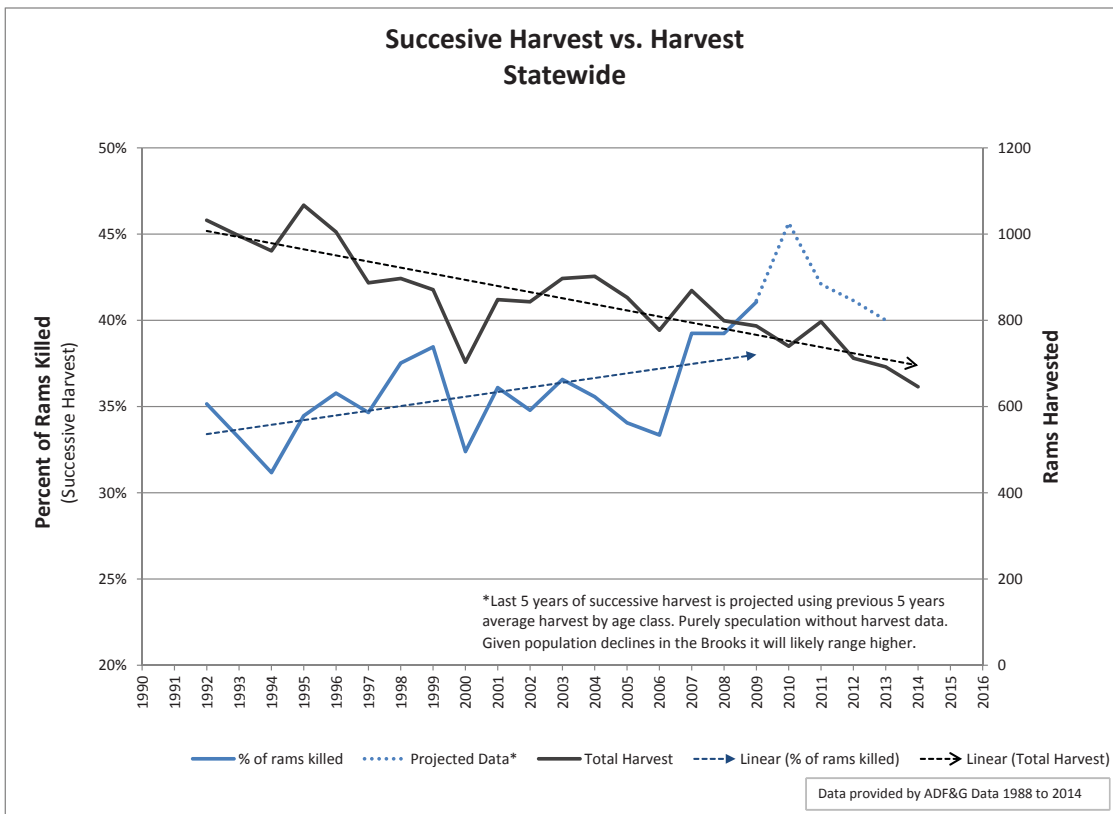

**5 Year Average Sheep Hunters
by Residency
1999-2003**

**5 Year Average Sheep Hunters
by Residency
1999-2003**

**5 Year Average Sheep Hunters
by Residency
2004-2008**

**5 Year Average Sheep Hunters
by Residency
2004-2008**

**5 Year Average Sheep Hunters
by Residency
2009-2013**

**5 Year Average Sheep Hunters
by Residency
2009-2013**

**5 Year Average Sheep Harvest
by Residency
1999-2003**

**5 Year Average Sheep Harvest
by Residency
1999-2003**

**5 Year Average Sheep Harvest
by Residency
2004-2008**

**5 Year Average Sheep Harvest
by Residency
2004-2008**

**5 Year Average Sheep Harvest
by Residency
2009-2013**

**5 Year Average Sheep Harvest
by Residency
2009-2013**

Data provided by ADF&G Data 1988 to 2014