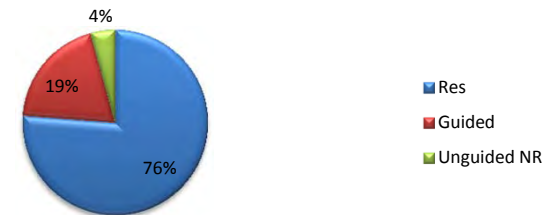

**5 Year Average Sheep Hunters
by Residency
1999-2003**

**5 Year Average Sheep Hunters
by Residency
1999-2003**

**5 Year Average Sheep Hunters
by Residency
2004-2008**

**5 Year Average Sheep Hunters
by Residency
2004-2008**

**5 Year Average Sheep Hunters
by Residency
2009-2013**

**5 Year Average Sheep Hunters
by Residency
2009-2013**

**5 Year Average Sheep Harvest
by Residency
1999-2003**

**5 Year Average Sheep Harvest
by Residency
1999-2003**