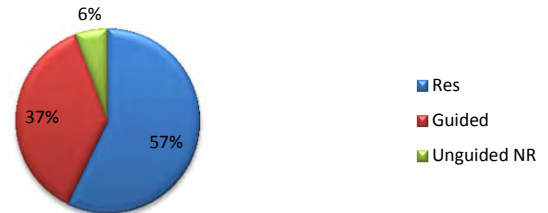

**5 Year Average Sheep Harvest
by Residency
2004-2008**