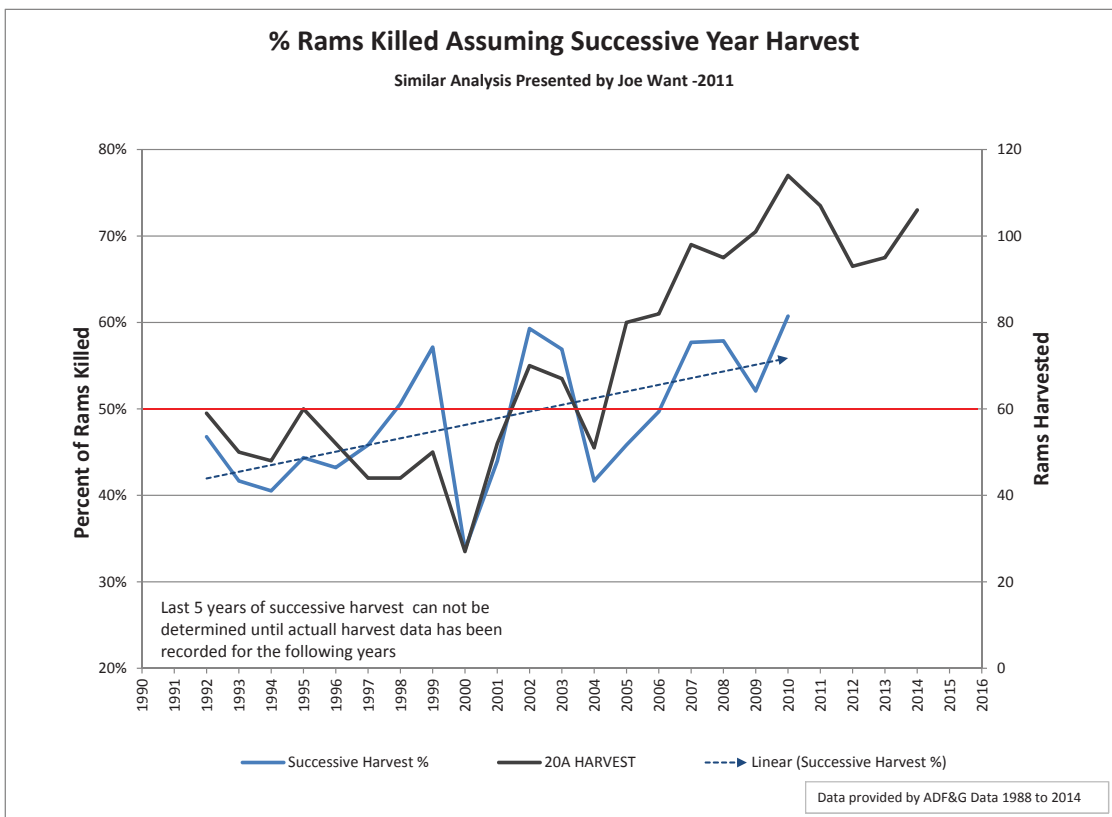

**5 Year Average Sheep Hunters
by Residency
1999-2003**

**5 Year Average Sheep Hunters
by Residency
1999-2003**

**5 Year Average Sheep Hunters
by Residency
2004-2008**

**5 Year Average Sheep Hunters
by Residency
2004-2008**

**5 Year Average Sheep Hunters
by Residency
2009-2013**

**5 Year Average Sheep Hunters
by Residency
2009-2013**

**5 Year Average Sheep Harvest
by Residency
1999-2003**

**5 Year Average Sheep Harvest
by Residency
1999-2003**

**5 Year Average Sheep Harvest
by Residency
2004-2008**

**5 Year Average Sheep Harvest
by Residency
2004-2008**

**5 Year Average Sheep Harvest
by Residency
2009-2013**

**5 Year Average Sheep Harvest
by Residency
2009-2013**