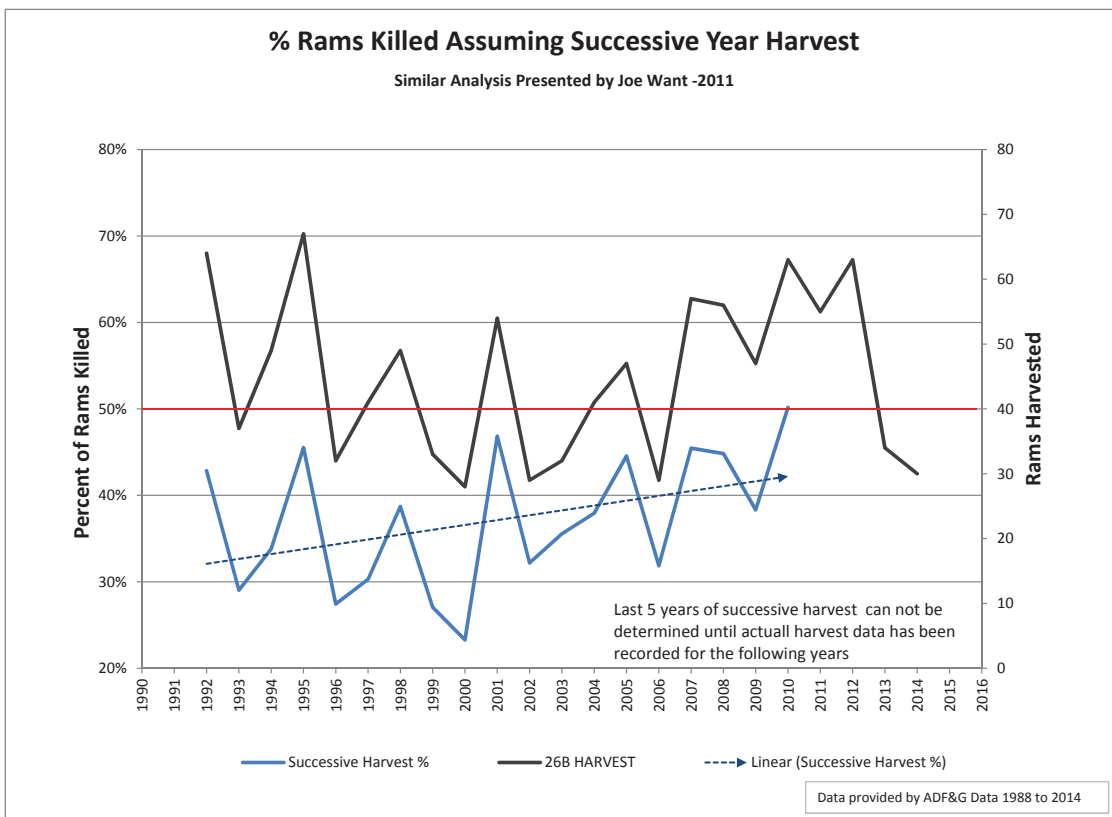

**5 Year Average Sheep Hunters
by Residency
1999-2003**

**5 Year Average Sheep Hunters
by Residency
1999-2003**

**5 Year Average Sheep Hunters
by Residency
2004-2008**

**5 Year Average Sheep Hunters
by Residency
2004-2008**

**5 Year Average Sheep Hunters
by Residency
2009-2013**

**5 Year Average Sheep Hunters
by Residency
2009-2013**

**5 Year Average Sheep Harvest
by Residency
1999-2003**

**5 Year Average Sheep Harvest
by Residency
1999-2003**

**5 Year Average Sheep Harvest
by Residency
2004-2008**

**5 Year Average Sheep Harvest
by Residency
2004-2008**

**5 Year Average Sheep Harvest
by Residency
2009-2013**

**5 Year Average Sheep Harvest
by Residency
2009-2013**