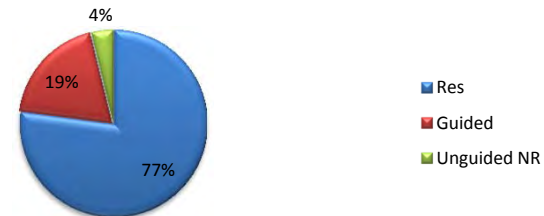

**5 Year Average Sheep Hunters
by Residency
1999-2003**

**5 Year Average Sheep Hunters
by Residency
1999-2003**

**5 Year Average Sheep Hunters
by Residency
2004-2008**

**5 Year Average Sheep Hunters
by Residency
2004-2008**

**5 Year Average Sheep Hunters
by Residency
2009-2013**

**5 Year Average Sheep Hunters
by Residency
2009-2013**

**5 Year Average Sheep Harvest
by Residency
1999-2003**

**5 Year Average Sheep Harvest
by Residency
1999-2003**