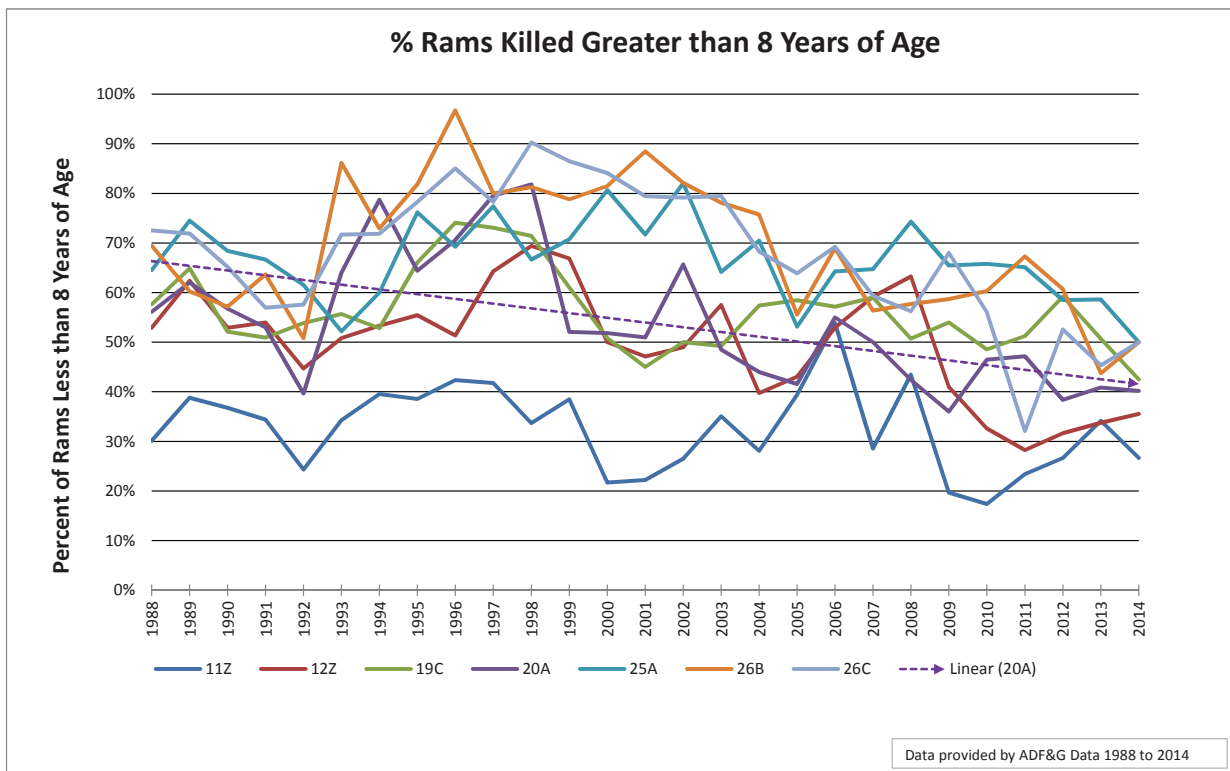

**5 Year Average Sheep Hunters
by Residency
1999-2003**

**5 Year Average Sheep Hunters
by Residency
1999-2003**

**5 Year Average Sheep Hunters
by Residency
2004-2008**

**5 Year Average Sheep Hunters
by Residency
2004-2008**

**5 Year Average Sheep Hunters
by Residency
2009-2013**

**5 Year Average Sheep Hunters
by Residency
2009-2013**

**5 Year Average Sheep Harvest
by Residency
1999-2003**

**5 Year Average Sheep Harvest
by Residency
1999-2003**

**5 Year Average Sheep Harvest
by Residency
2004-2008**

**5 Year Average Sheep Harvest
by Residency
2004-2008**

**5 Year Average Sheep Harvest
by Residency
2009-2013**

**5 Year Average Sheep Harvest
by Residency
2009-2013**