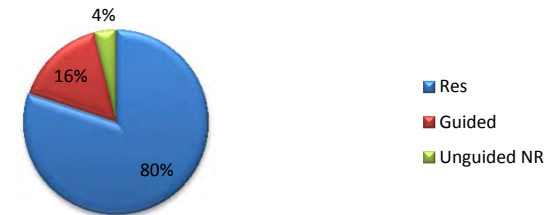

**5 Year Average Sheep Hunters
by Residency
2009-2013**