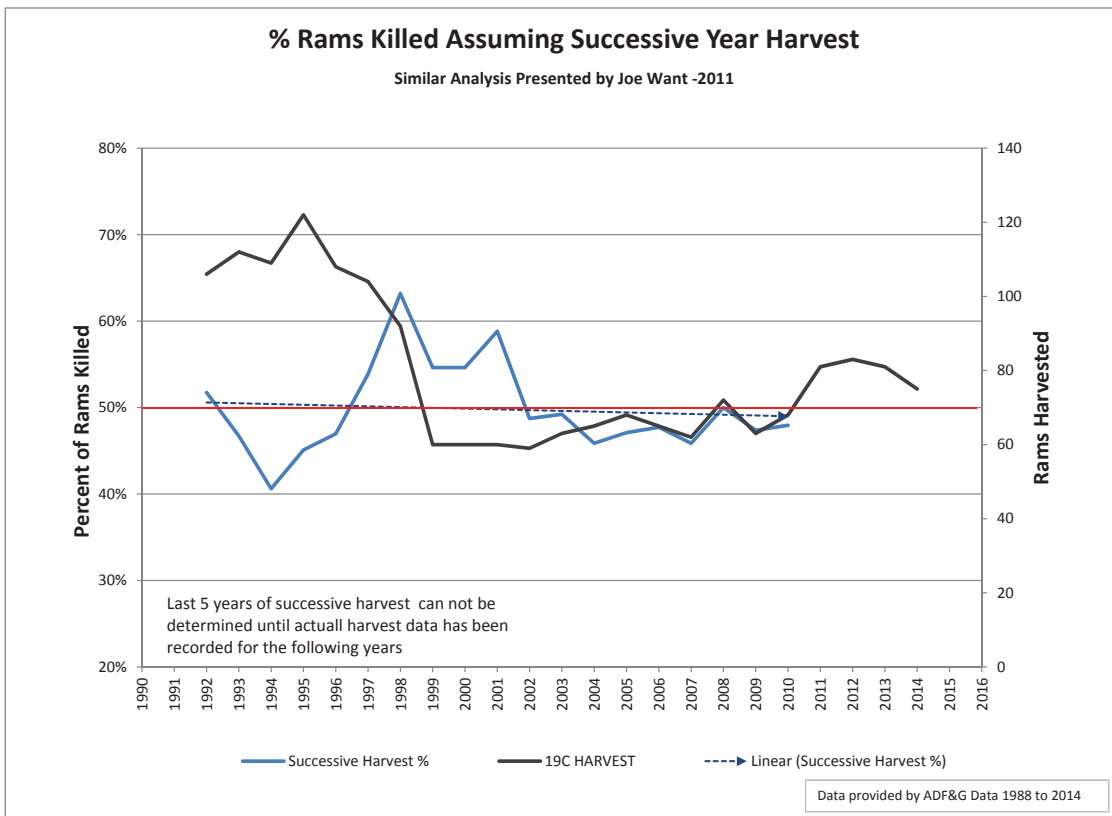

**5 Year Average Sheep Hunters
by Residency
1999-2003**

**5 Year Average Sheep Hunters
by Residency
1999-2003**

**5 Year Average Sheep Hunters
by Residency
2004-2008**

**5 Year Average Sheep Hunters
by Residency
2004-2008**

**5 Year Average Sheep Hunters
by Residency
2009-2013**

**5 Year Average Sheep Hunters
by Residency
2009-2013**

**5 Year Average Sheep Harvest
by Residency
1999-2003**

**5 Year Average Sheep Harvest
by Residency
1999-2003**

**5 Year Average Sheep Harvest
by Residency
2004-2008**

**5 Year Average Sheep Harvest
by Residency
2004-2008**

**5 Year Average Sheep Harvest
by Residency
2009-2013**

**5 Year Average Sheep Harvest
by Residency
2009-2013**