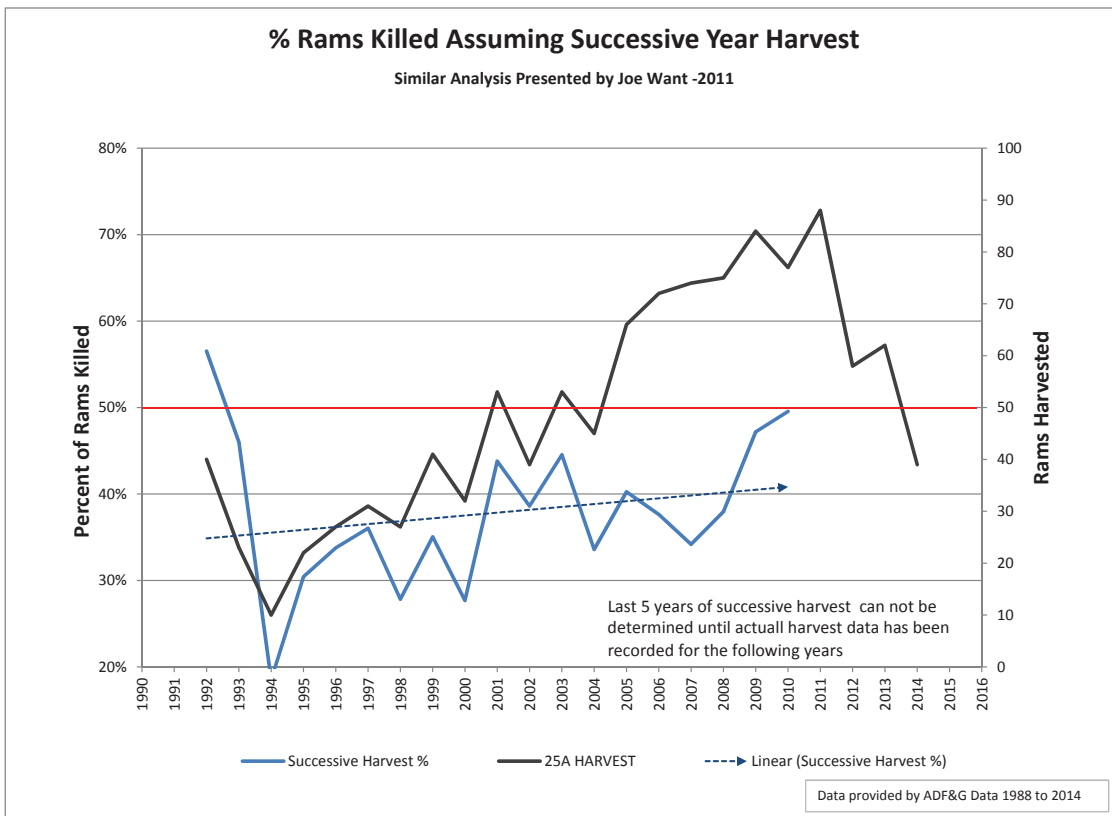

**5 Year Average Sheep Hunters
by Residency
1999-2003**

**5 Year Average Sheep Hunters
by Residency
1999-2003**

**5 Year Average Sheep Hunters
by Residency
2004-2008**

**5 Year Average Sheep Hunters
by Residency
2004-2008**

**5 Year Average Sheep Hunters
by Residency
2009-2013**

**5 Year Average Sheep Hunters
by Residency
2009-2013**

**5 Year Average Sheep Harvest
by Residency
1999-2003**

**5 Year Average Sheep Harvest
by Residency
1999-2003**

**5 Year Average Sheep Harvest
by Residency
2004-2008**

**5 Year Average Sheep Harvest
by Residency
2004-2008**

**5 Year Average Sheep Harvest
by Residency
2009-2013**

**5 Year Average Sheep Harvest
by Residency
2009-2013**