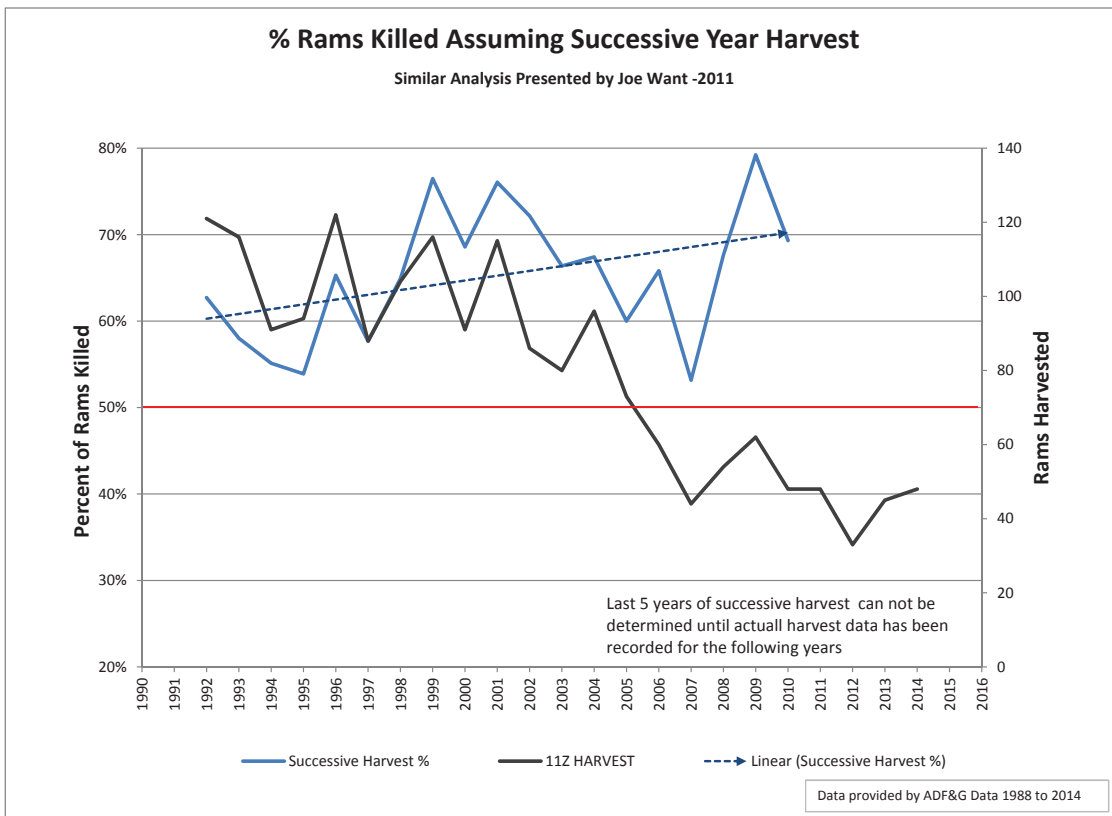

**5 Year Average Sheep Hunters
by Residency
1999-2003**

**5 Year Average Sheep Hunters
by Residency
1999-2003**

**5 Year Average Sheep Hunters
by Residency
2004-2008**

**5 Year Average Sheep Hunters
by Residency
2004-2008**

**5 Year Average Sheep Hunters
by Residency
2009-2013**

**5 Year Average Sheep Hunters
by Residency
2009-2013**

**5 Year Average Sheep Harvest
by Residency
1999-2003**

**5 Year Average Sheep Harvest
by Residency
1999-2003**

**5 Year Average Sheep Harvest
by Residency
2004-2008**

**5 Year Average Sheep Harvest
by Residency
2004-2008**

**5 Year Average Sheep Harvest
by Residency
2009-2013**

**5 Year Average Sheep Harvest
by Residency
2009-2013**