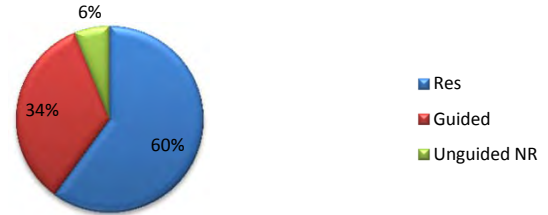

**5 Year Average Sheep Hunters
by Residency
2009-2013**

**5 Year Average Sheep Hunters
by Residency
2009-2013**

**5 Year Average Sheep Harvest
by Residency
1999-2003**

**5 Year Average Sheep Harvest
by Residency
1999-2003**

**5 Year Average Sheep Harvest
by Residency
2004-2008**

**5 Year Average Sheep Harvest
by Residency
2004-2008**

**5 Year Average Sheep Harvest
by Residency
2009-2013**

**5 Year Average Sheep Harvest
by Residency
2009-2013**