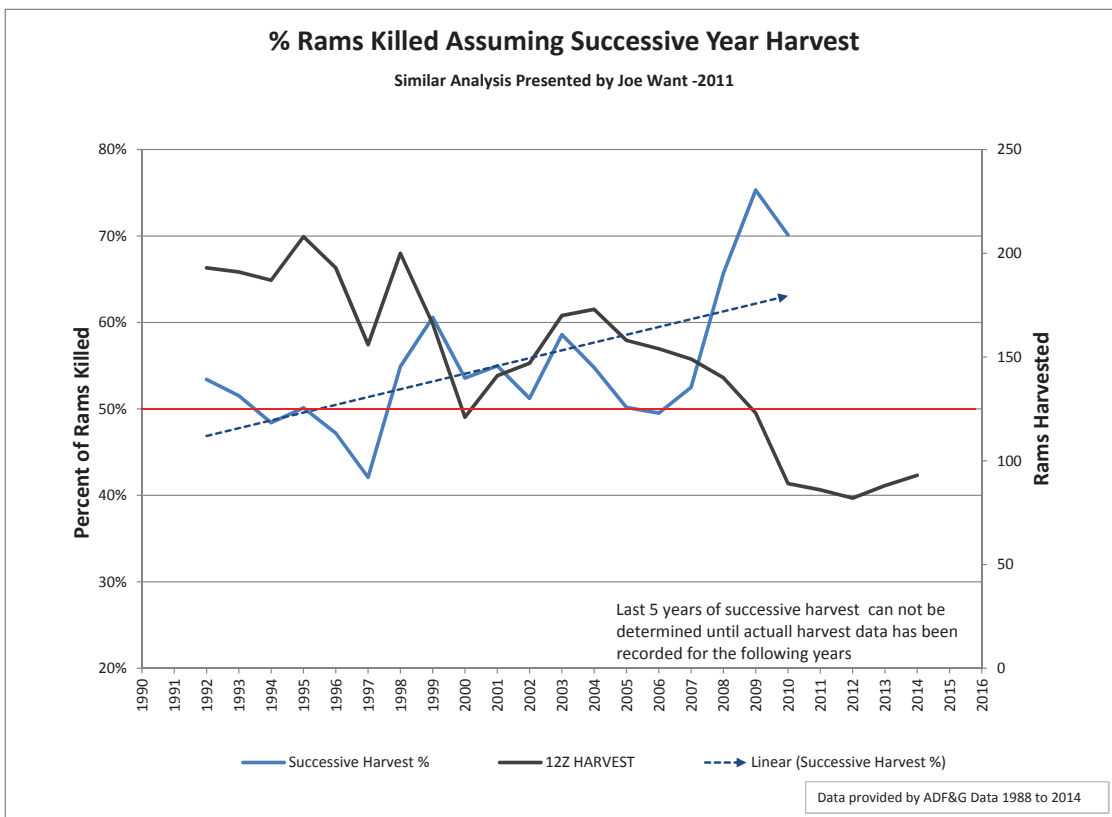

**5 Year Average Sheep Hunters
by Residency
1999-2003**

**5 Year Average Sheep Hunters
by Residency
1999-2003**

**5 Year Average Sheep Hunters
by Residency
2004-2008**

**5 Year Average Sheep Hunters
by Residency
2004-2008**

**5 Year Average Sheep Hunters
by Residency
2009-2013**

**5 Year Average Sheep Hunters
by Residency
2009-2013**

**5 Year Average Sheep Harvest
by Residency
1999-2003**

**5 Year Average Sheep Harvest
by Residency
1999-2003**

**5 Year Average Sheep Harvest
by Residency
2004-2008**

**5 Year Average Sheep Harvest
by Residency
2004-2008**

**5 Year Average Sheep Harvest
by Residency
2009-2013**

**5 Year Average Sheep Harvest
by Residency
2009-2013**