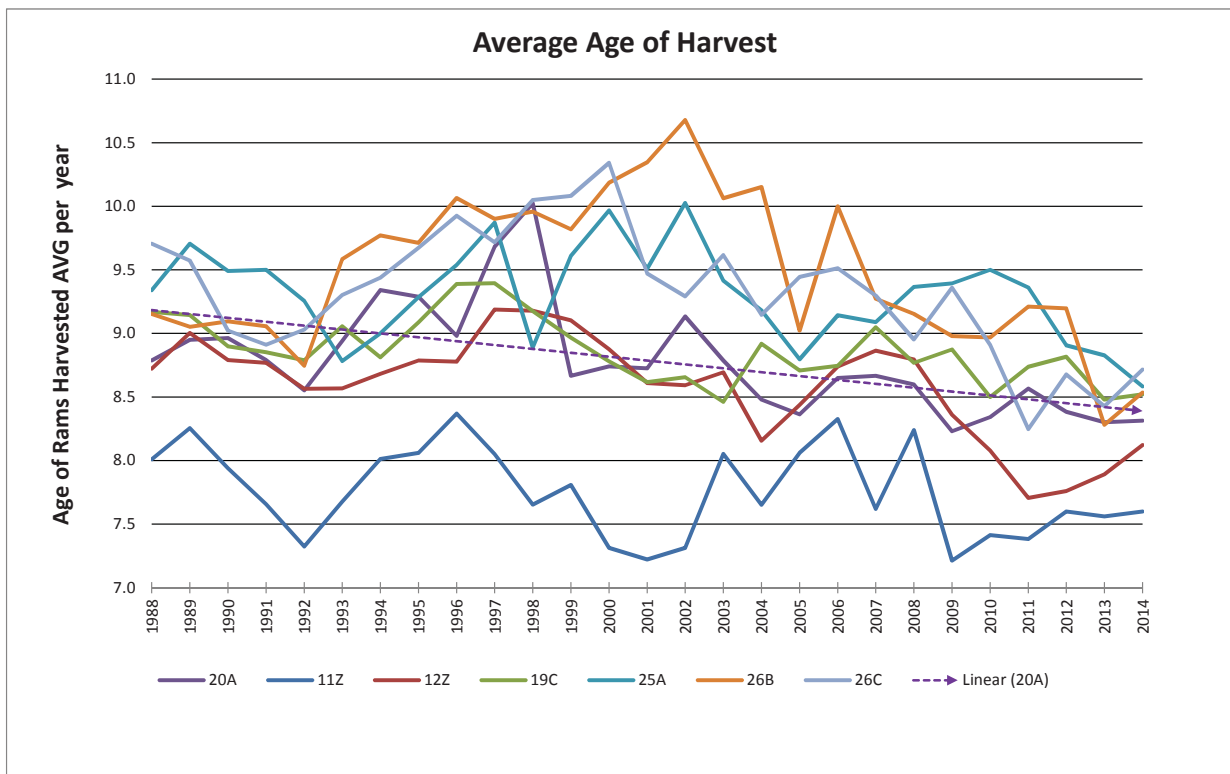

**5 Year Average Sheep Hunters
by Residency
1999-2003**

**5 Year Average Sheep Hunters
by Residency
1999-2003**

**5 Year Average Sheep Hunters
by Residency
2004-2008**

**5 Year Average Sheep Hunters
by Residency
2004-2008**

**5 Year Average Sheep Hunters
by Residency
2009-2013**

**5 Year Average Sheep Hunters
by Residency
2009-2013**

**5 Year Average Sheep Harvest
by Residency
1999-2003**

**5 Year Average Sheep Harvest
by Residency
1999-2003**

**5 Year Average Sheep Harvest
by Residency
2004-2008**

**5 Year Average Sheep Harvest
by Residency
2004-2008**

**5 Year Average Sheep Harvest
by Residency
2009-2013**

**5 Year Average Sheep Harvest
by Residency
2009-2013**

Data provided by ADF&G Data 1988 to 2014