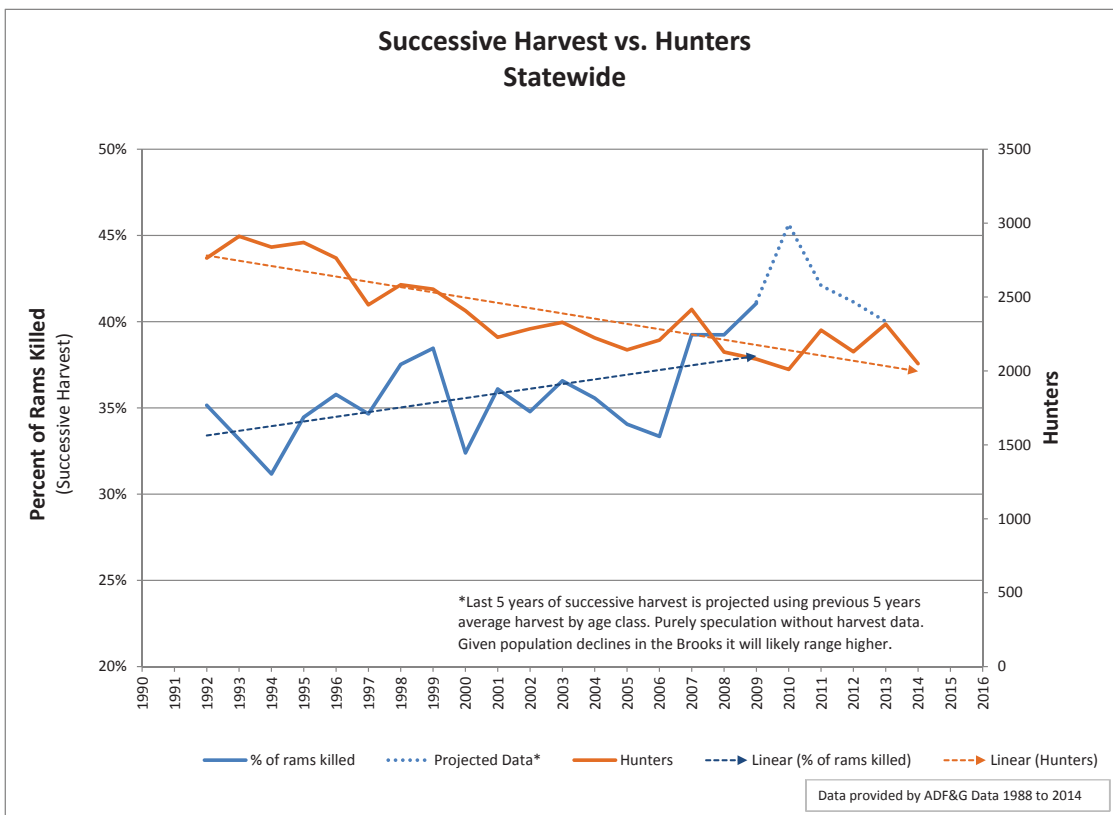

**5 Year Average Sheep Hunters
by Residency
1999-2003**

**5 Year Average Sheep Hunters
by Residency
1999-2003**

**5 Year Average Sheep Hunters
by Residency
2004-2008**

**5 Year Average Sheep Hunters
by Residency
2004-2008**

**5 Year Average Sheep Hunters
by Residency
2009-2013**

**5 Year Average Sheep Hunters
by Residency
2009-2013**

**5 Year Average Sheep Harvest
by Residency
1999-2003**

**5 Year Average Sheep Harvest
by Residency
1999-2003**

**5 Year Average Sheep Harvest
by Residency
2004-2008**

**5 Year Average Sheep Harvest
by Residency
2004-2008**

**5 Year Average Sheep Harvest
by Residency
2009-2013**

**5 Year Average Sheep Harvest
by Residency
2009-2013**

Data provided by ADF&G Data 1988 to 2014