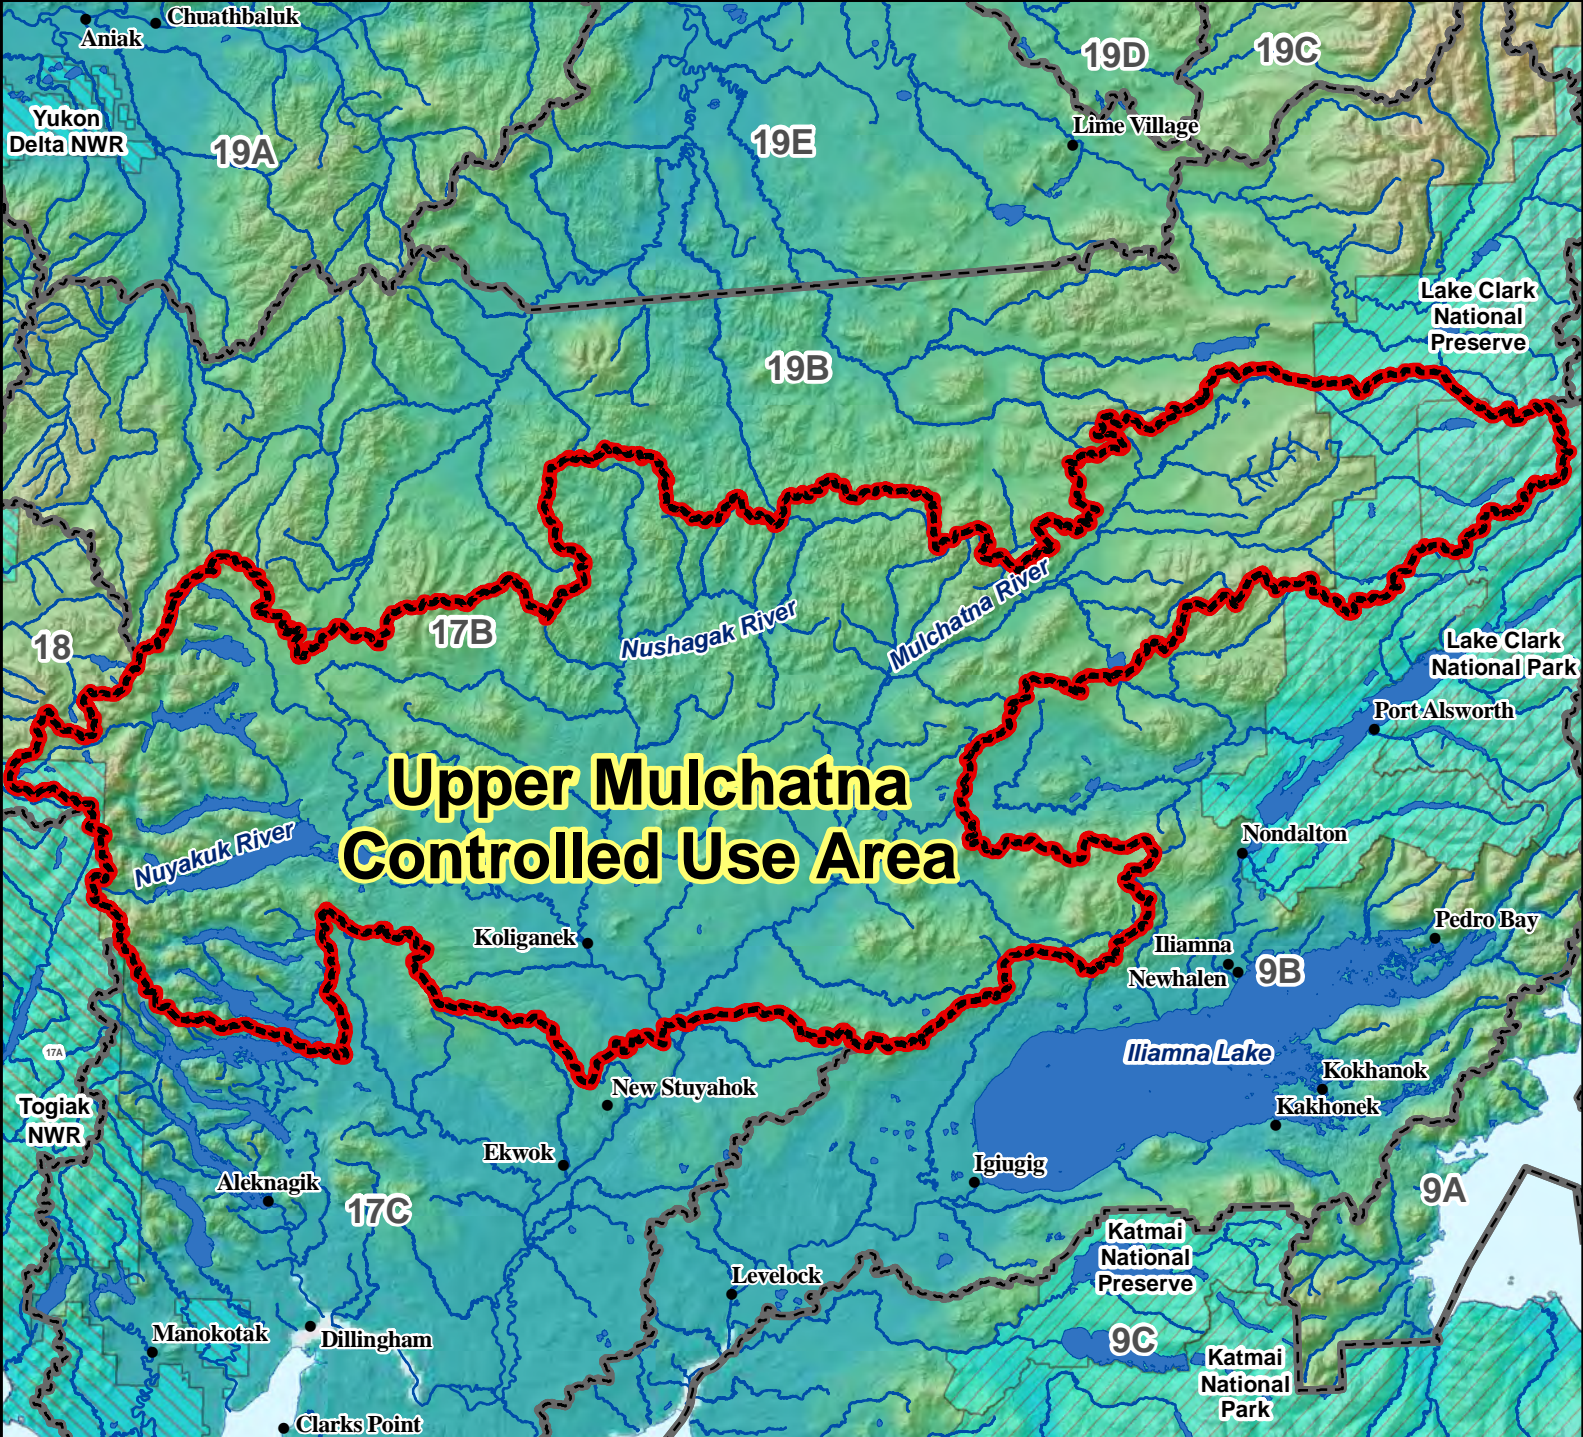

Unit 17B Upper Mulchatna Controlled Use Area

This map is intended for hunt planning use, not for determining legal property or regulatory boundaries. Content is compiled from various sources and is subject to change without notice. See current hunting regulations for written descriptions of boundaries. Hunters are responsible for knowing the land ownership and regulations of the areas they intend to hunt.

Upper Mulchatna Controlled Use Area

AREA DESCRIPTION: Unit 17B, the area consists of Unit 17B.

The area is closed to the use of any motorized vehicle for hunting big game, including the transportation of big game hunters, their hunting gear, or parts of big game from August 1 through November 1, except that the use of an aircraft or a boat is not prohibited, and a motorized vehicle in a legally permitted hunting camp is not prohibited.