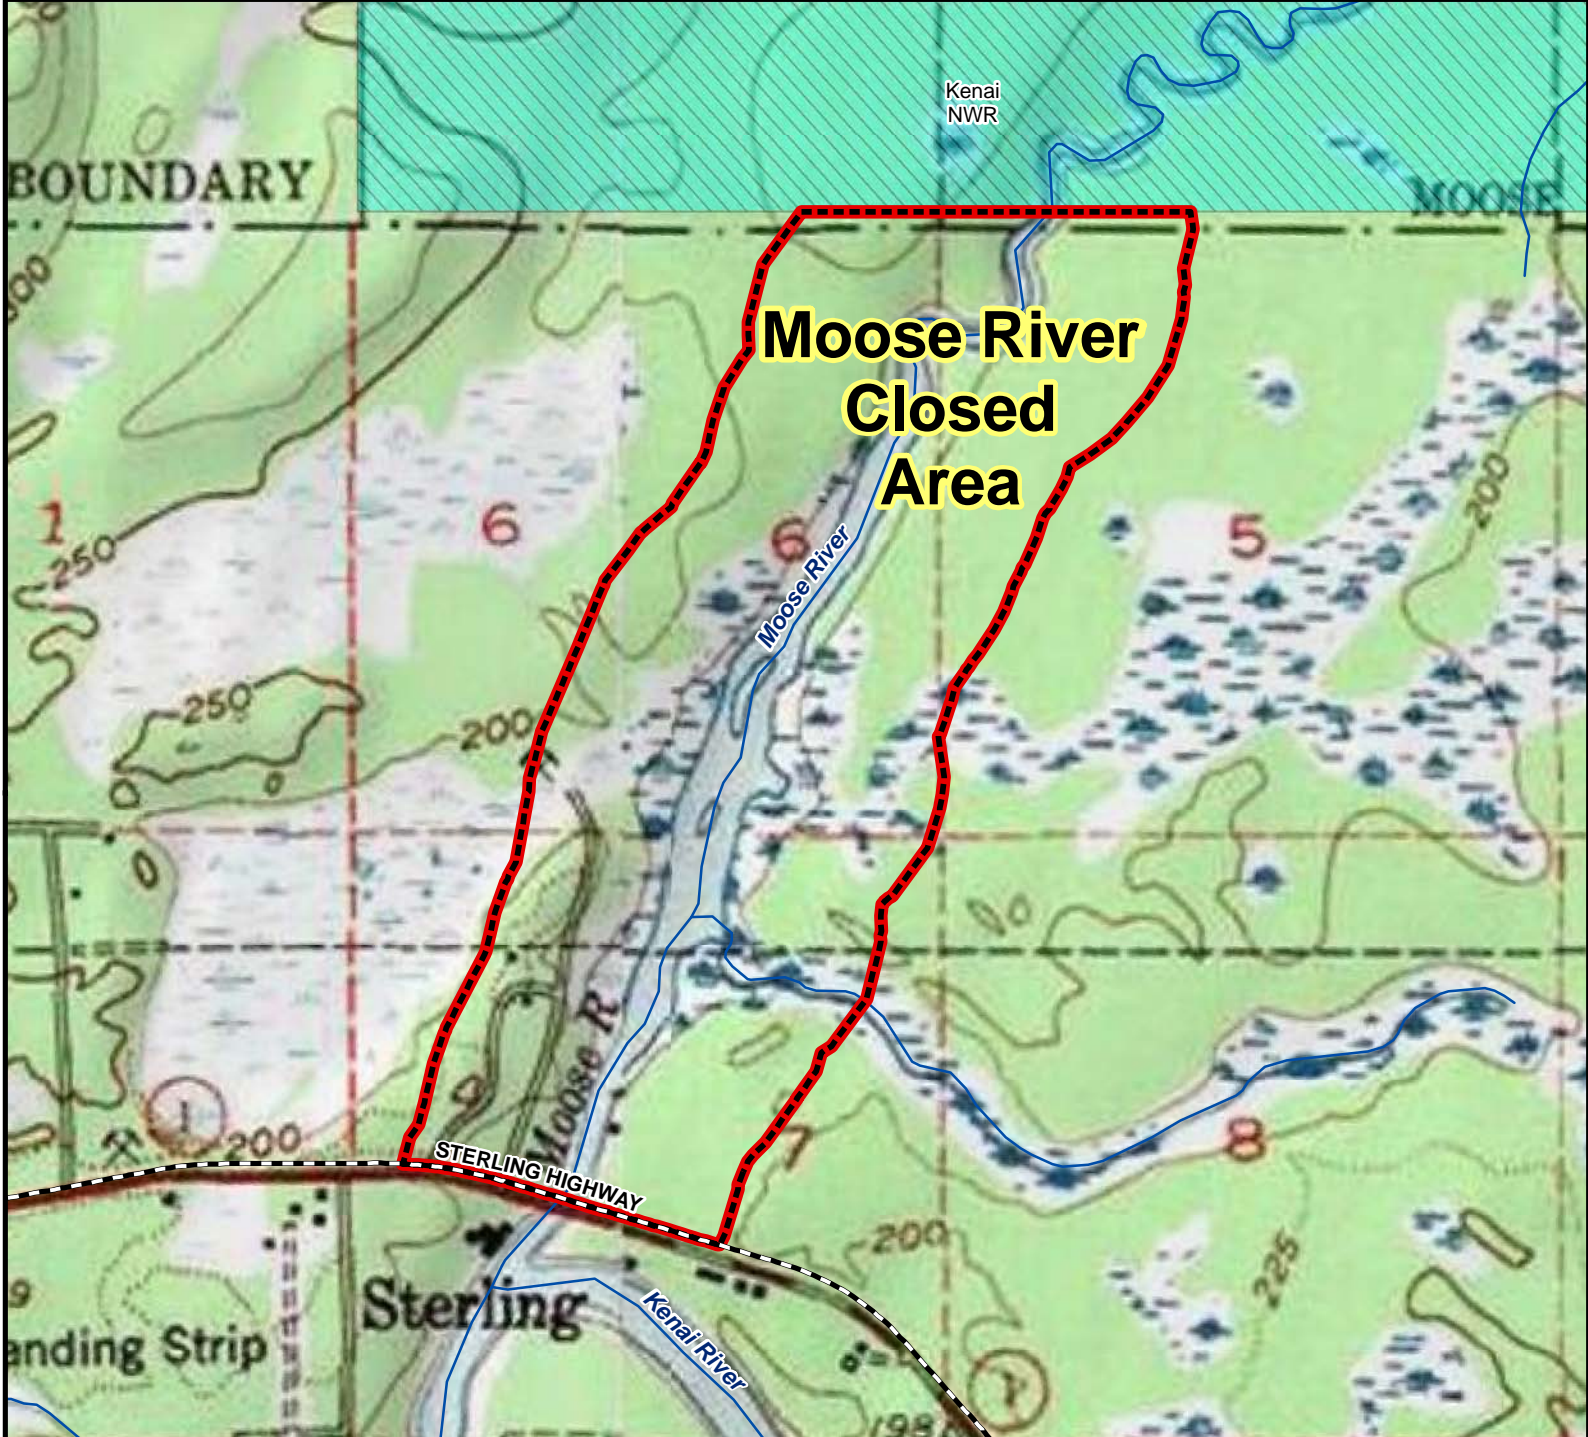

Unit 15A Moose River Closed Area

AREA DESCRIPTION: Unit 15A, the Moose River Closed Area near Sterling, which consists of the area on and within one-quarter mile of the Moose River between the Kenai National Moose Range boundary and the Sterling Highway.

The area is closed to the taking of waterfowl.