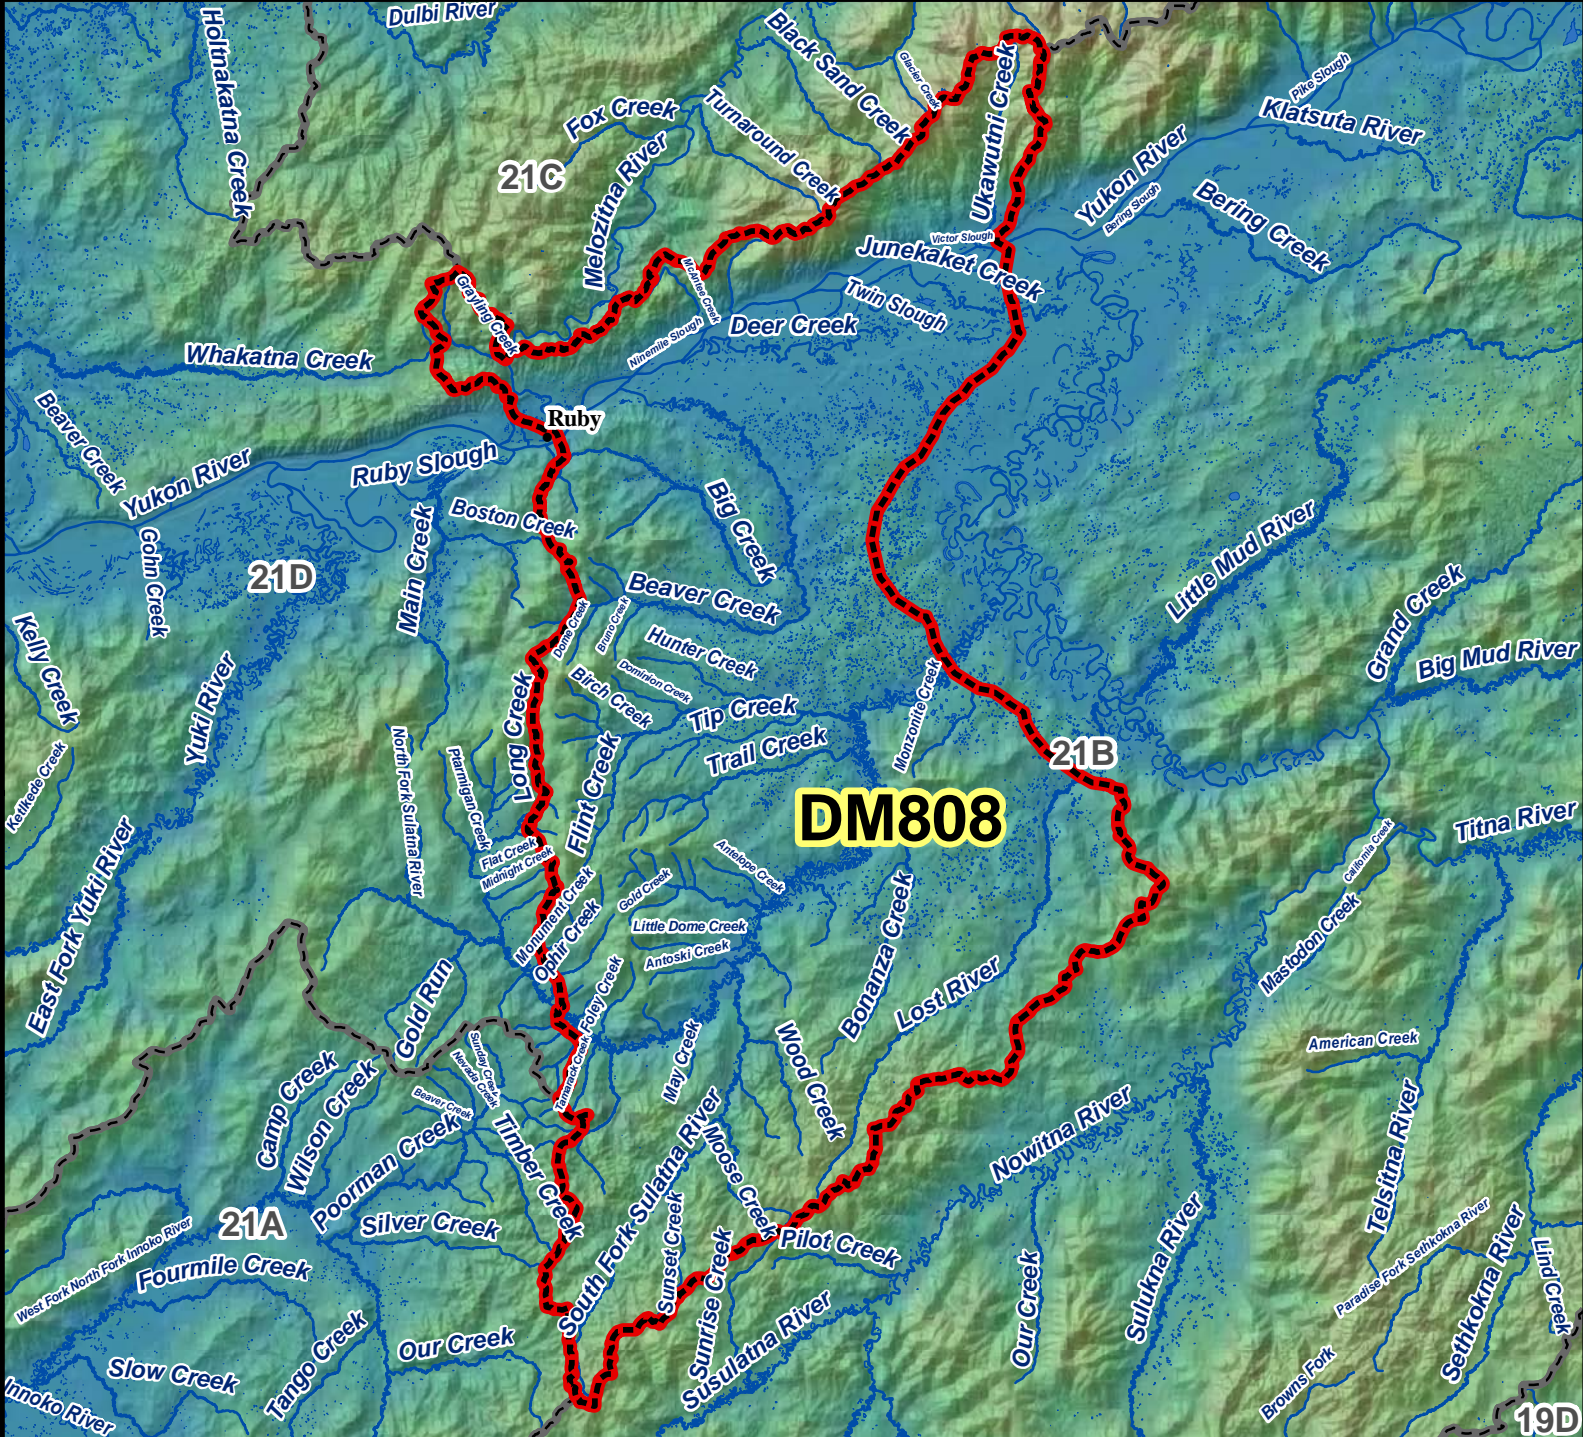

# DM808 Moose Drawing Permit Hunt

**AREA DESCRIPTION:** Unit 21B, that portion of the Yukon River drainage downstream from, and including the Ukawutni Creek drainage and west of the Nowitna River corridor downstream from and including the Little Mud River drainage.