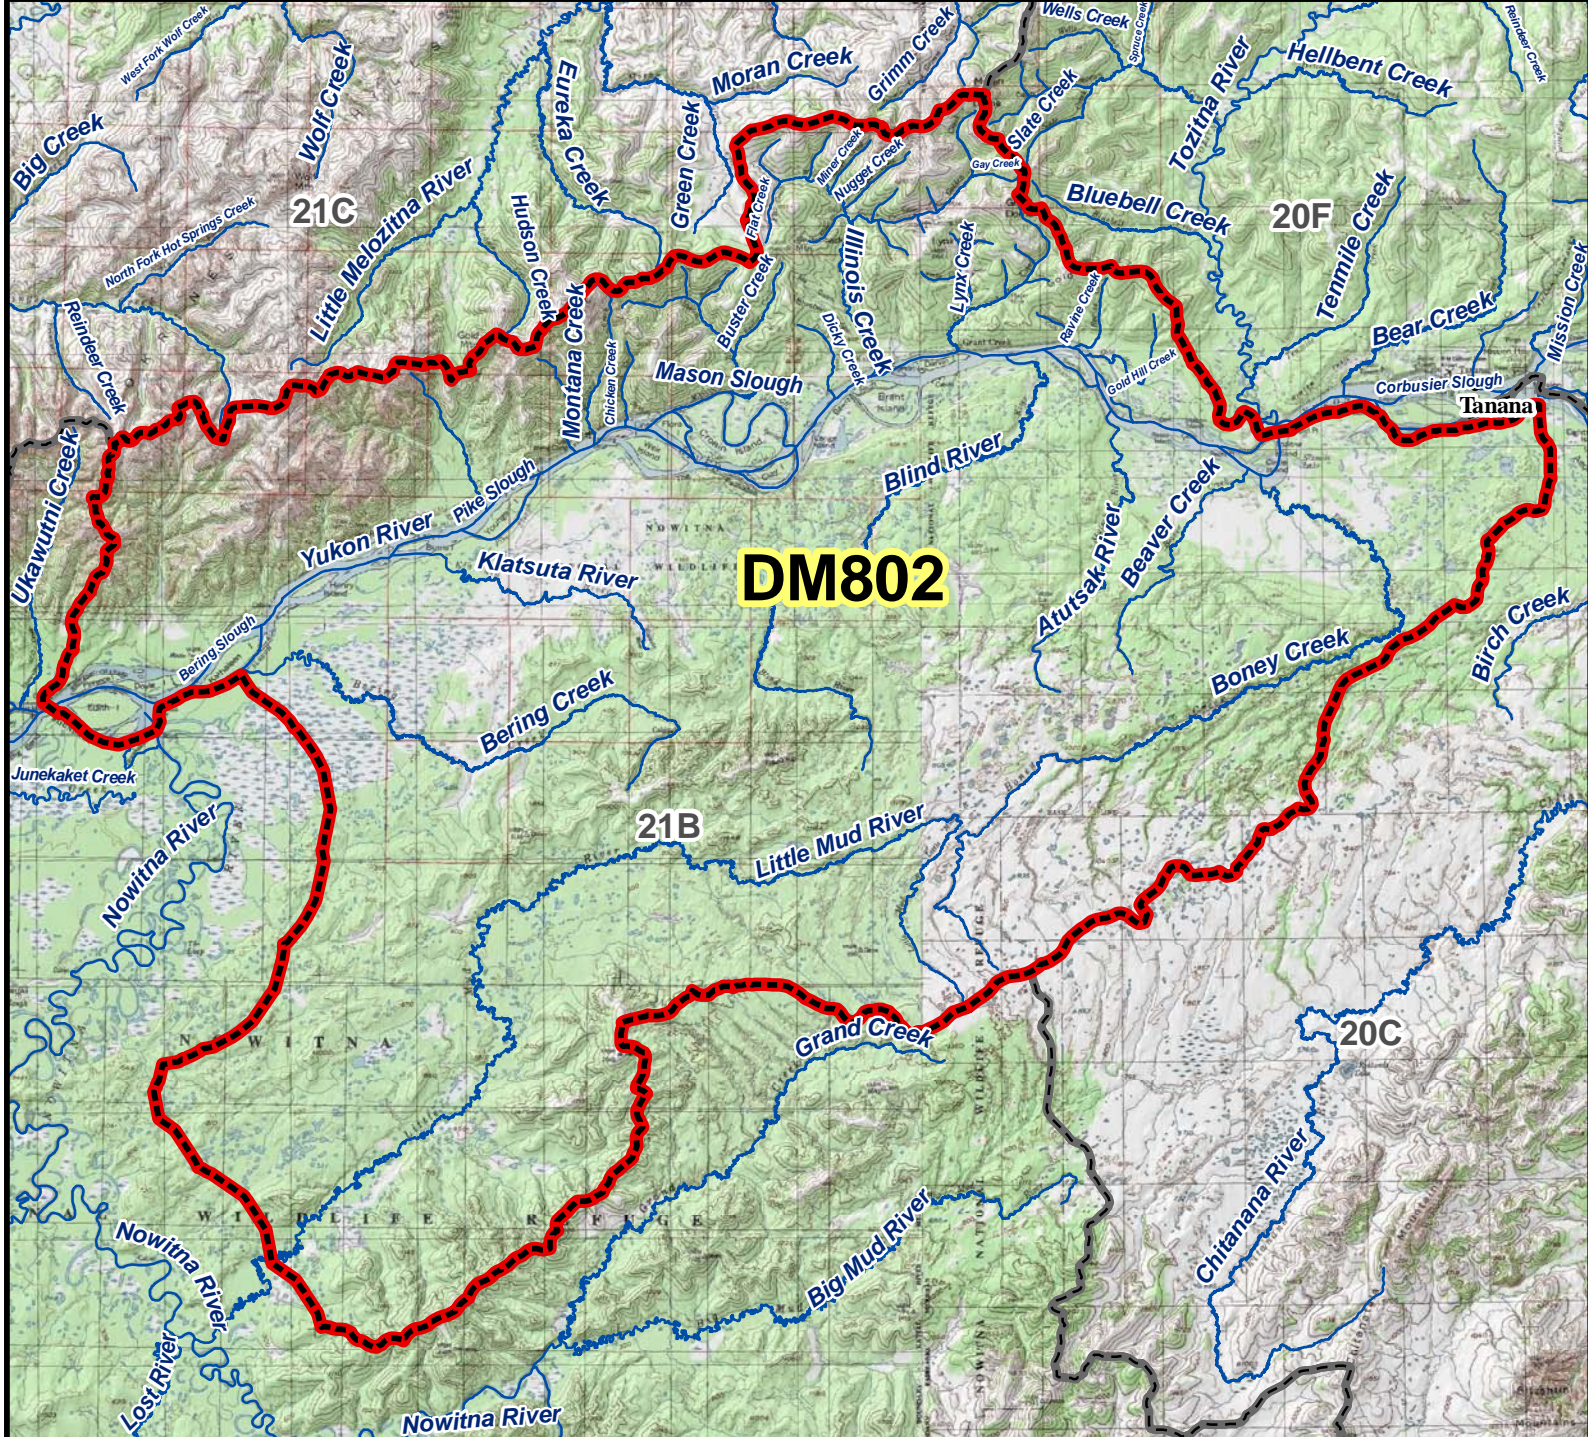

DM802 Moose Drawing Permit Hunt

DM802

AREA DESCRIPTION: Unit 21B, that portion of the Yukon River drainage upstream from the Ukawutni Creek drainage and east of the Nowitna River corridor downstream from and including the Little Mud River drainage.