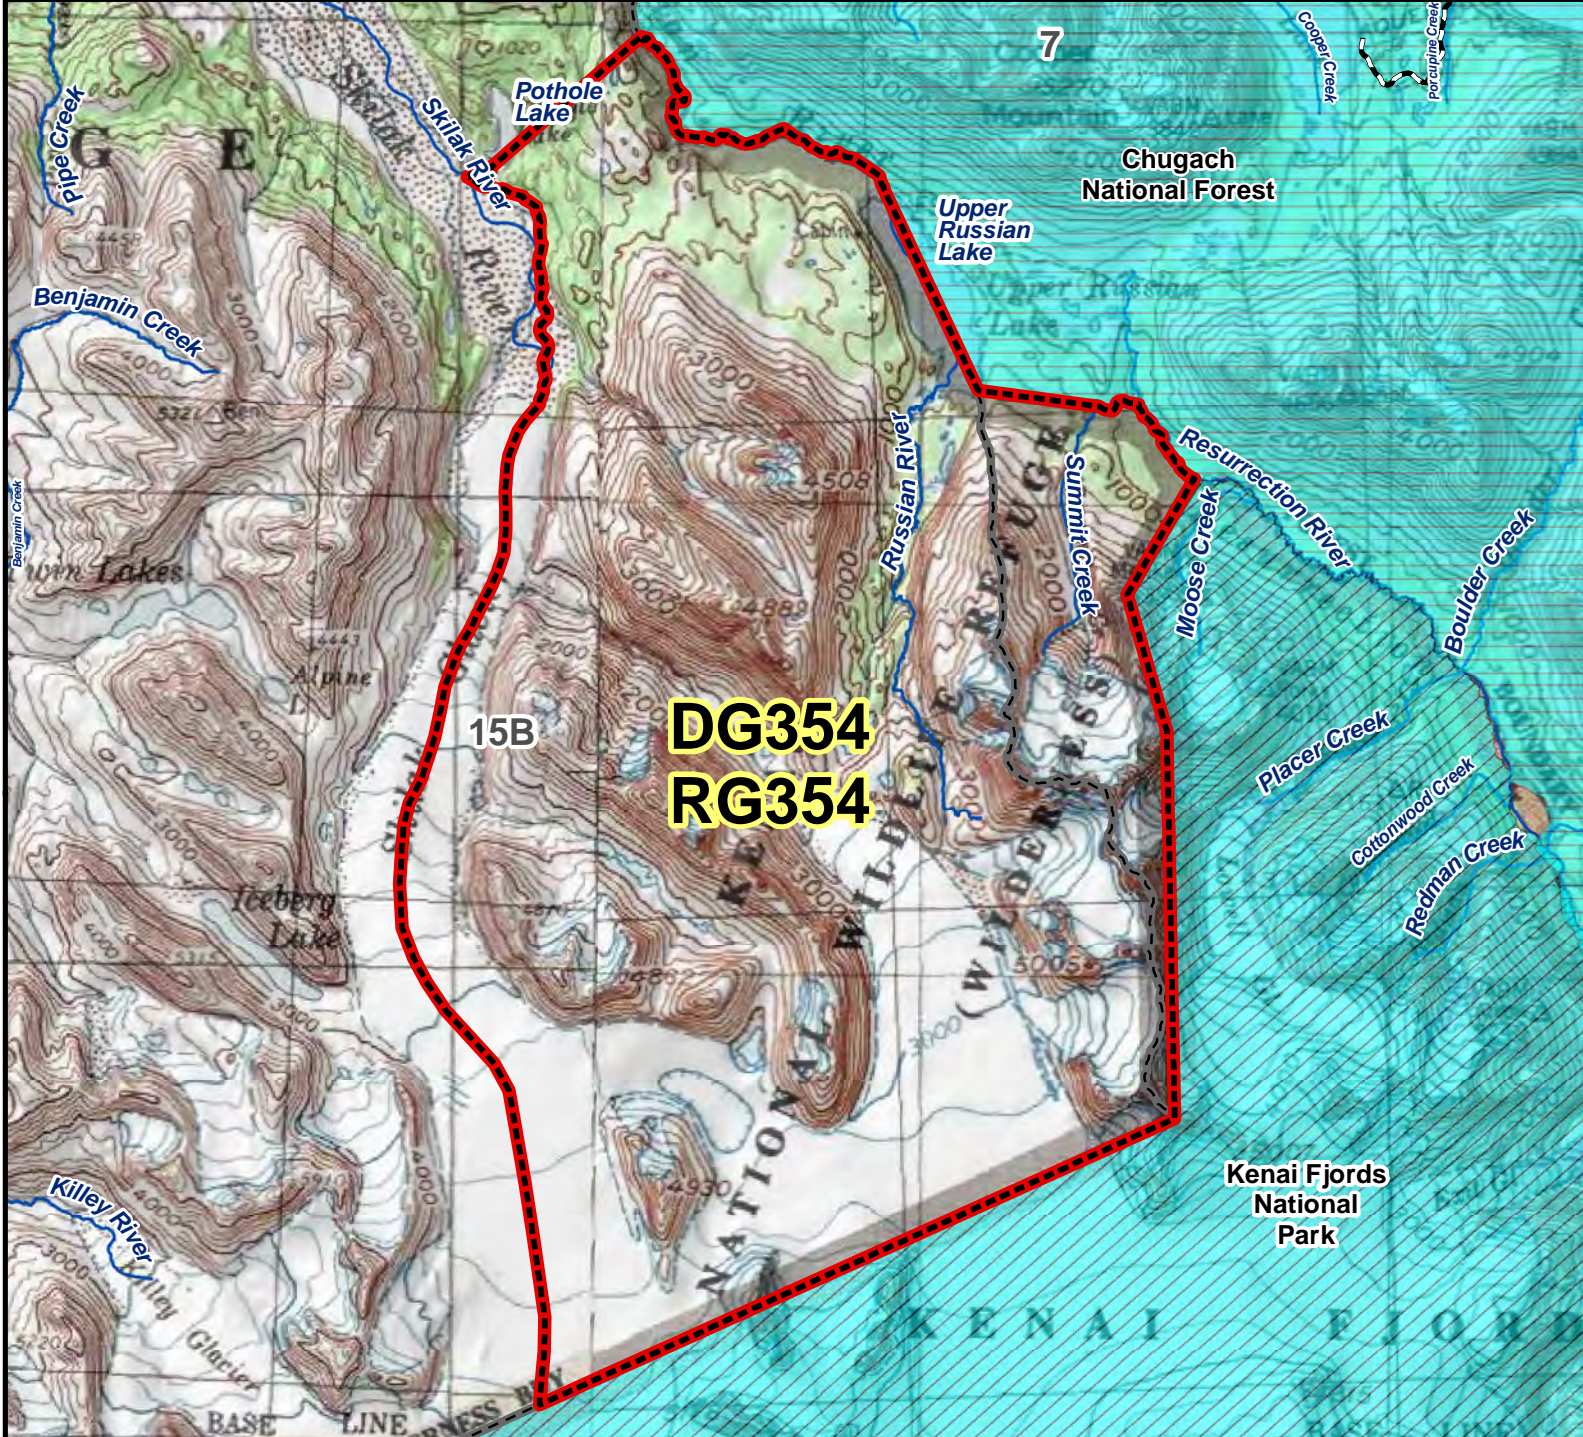

DG354 RG354 Mountain Goat Drawing and Registration Permit Hunt

This map is intended for hunt planning use, not for determining legal property or regulatory boundaries. Content is compiled from various sources and is subject to change without notice. See current hunting regulations for written descriptions of boundaries. Hunters are responsible for knowing the land ownership and regulations of the areas they intend to hunt.

AREA DESCRIPTION: Unit 15B, Skilak Glacier, beginning at the north end of the Upper Russian Lake northwesterly along the Russian River and Chugach National Forest boundary to the Aspen Flats Cabin Trail then southwest to the south end of Pothole Lake and the Skilak River, then south along the Skilak River to Skilak Glacier, then up the center of Skilak Glacier to the Kenai Fjords National Park Boundary, then along this boundary north towards Mt. Menker until reaching the Chugach National Forest boundary and then northwest along the Forest boundary to the north end of Upper Russian Lake.