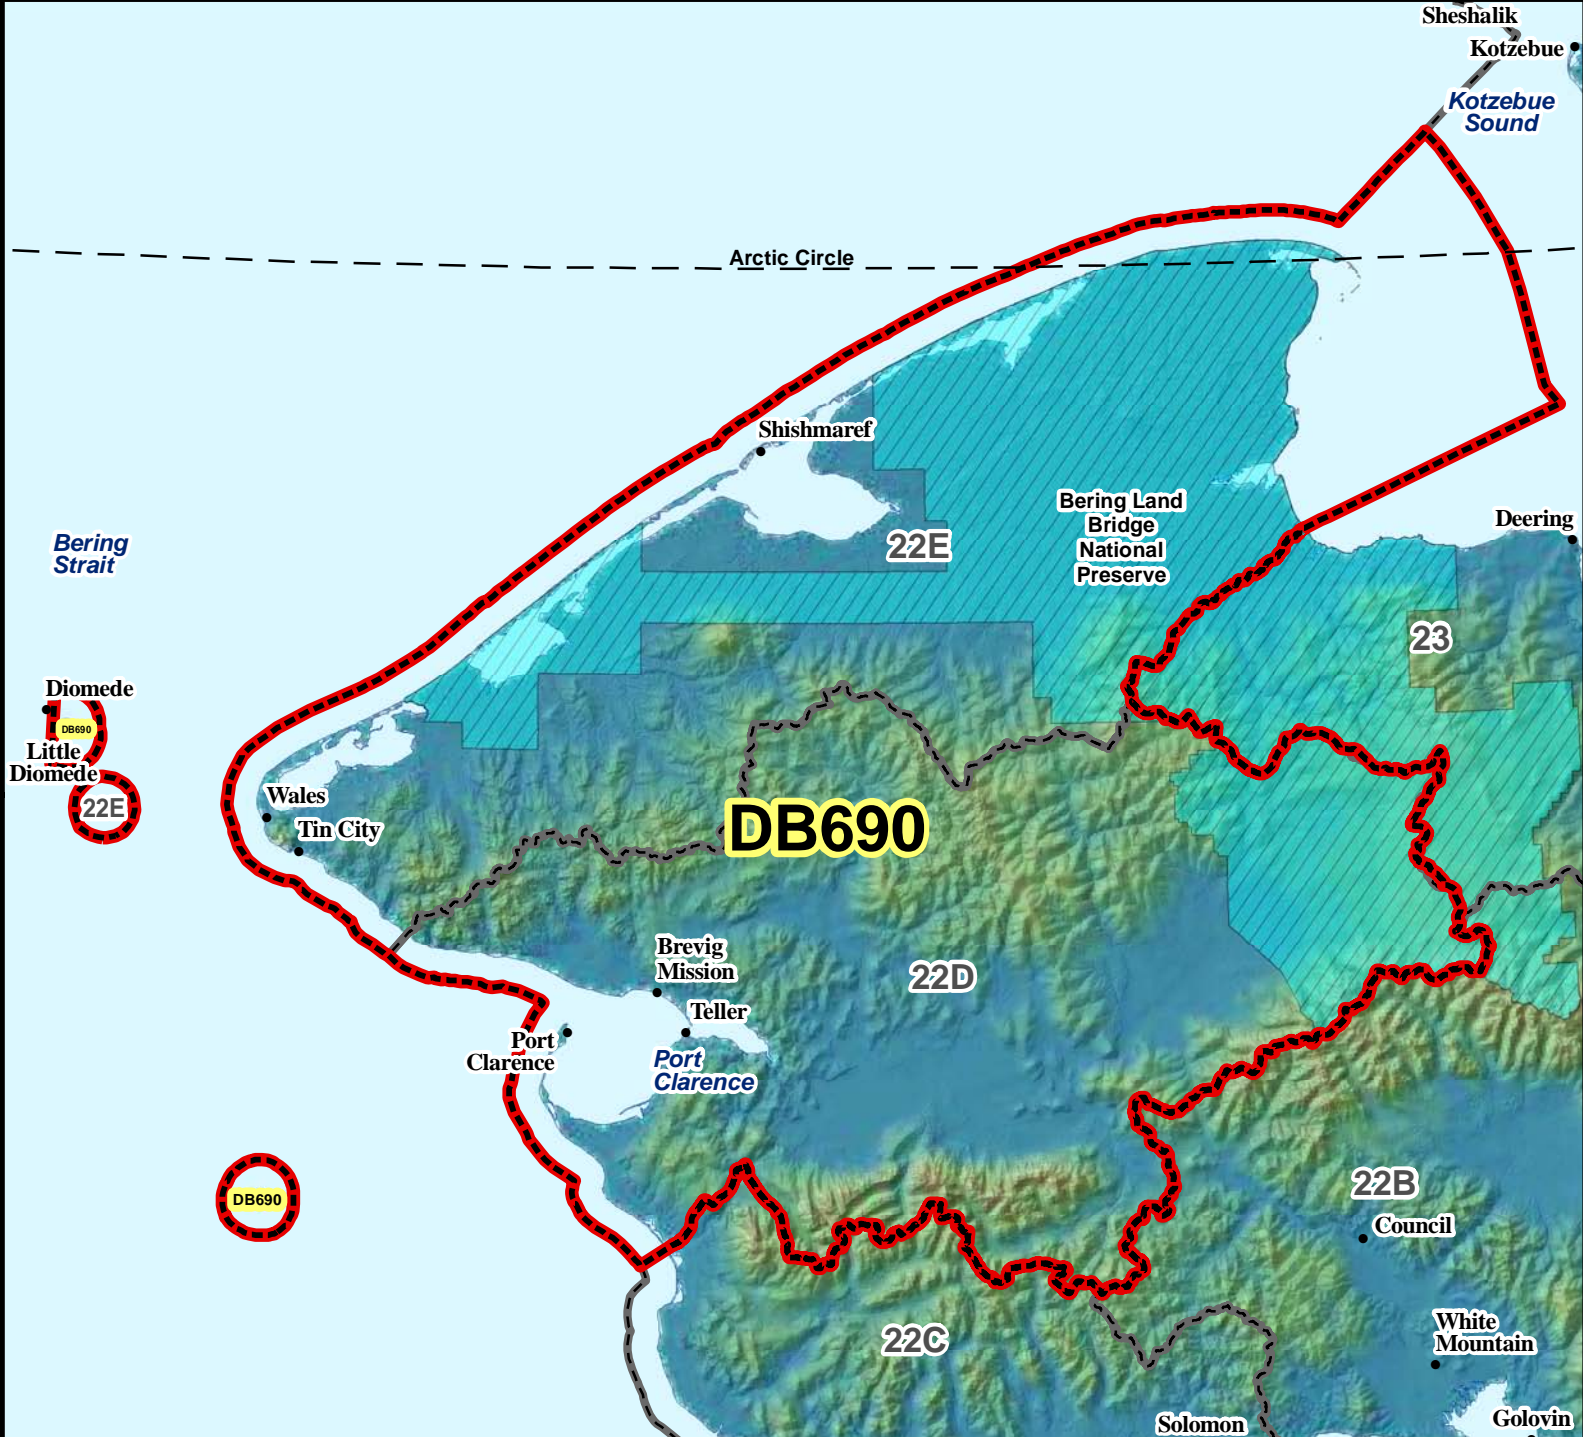

# DB690 Brown Bear Drawing Permit Hunt

AREA DESCRIPTION: Units 22D and 22E.