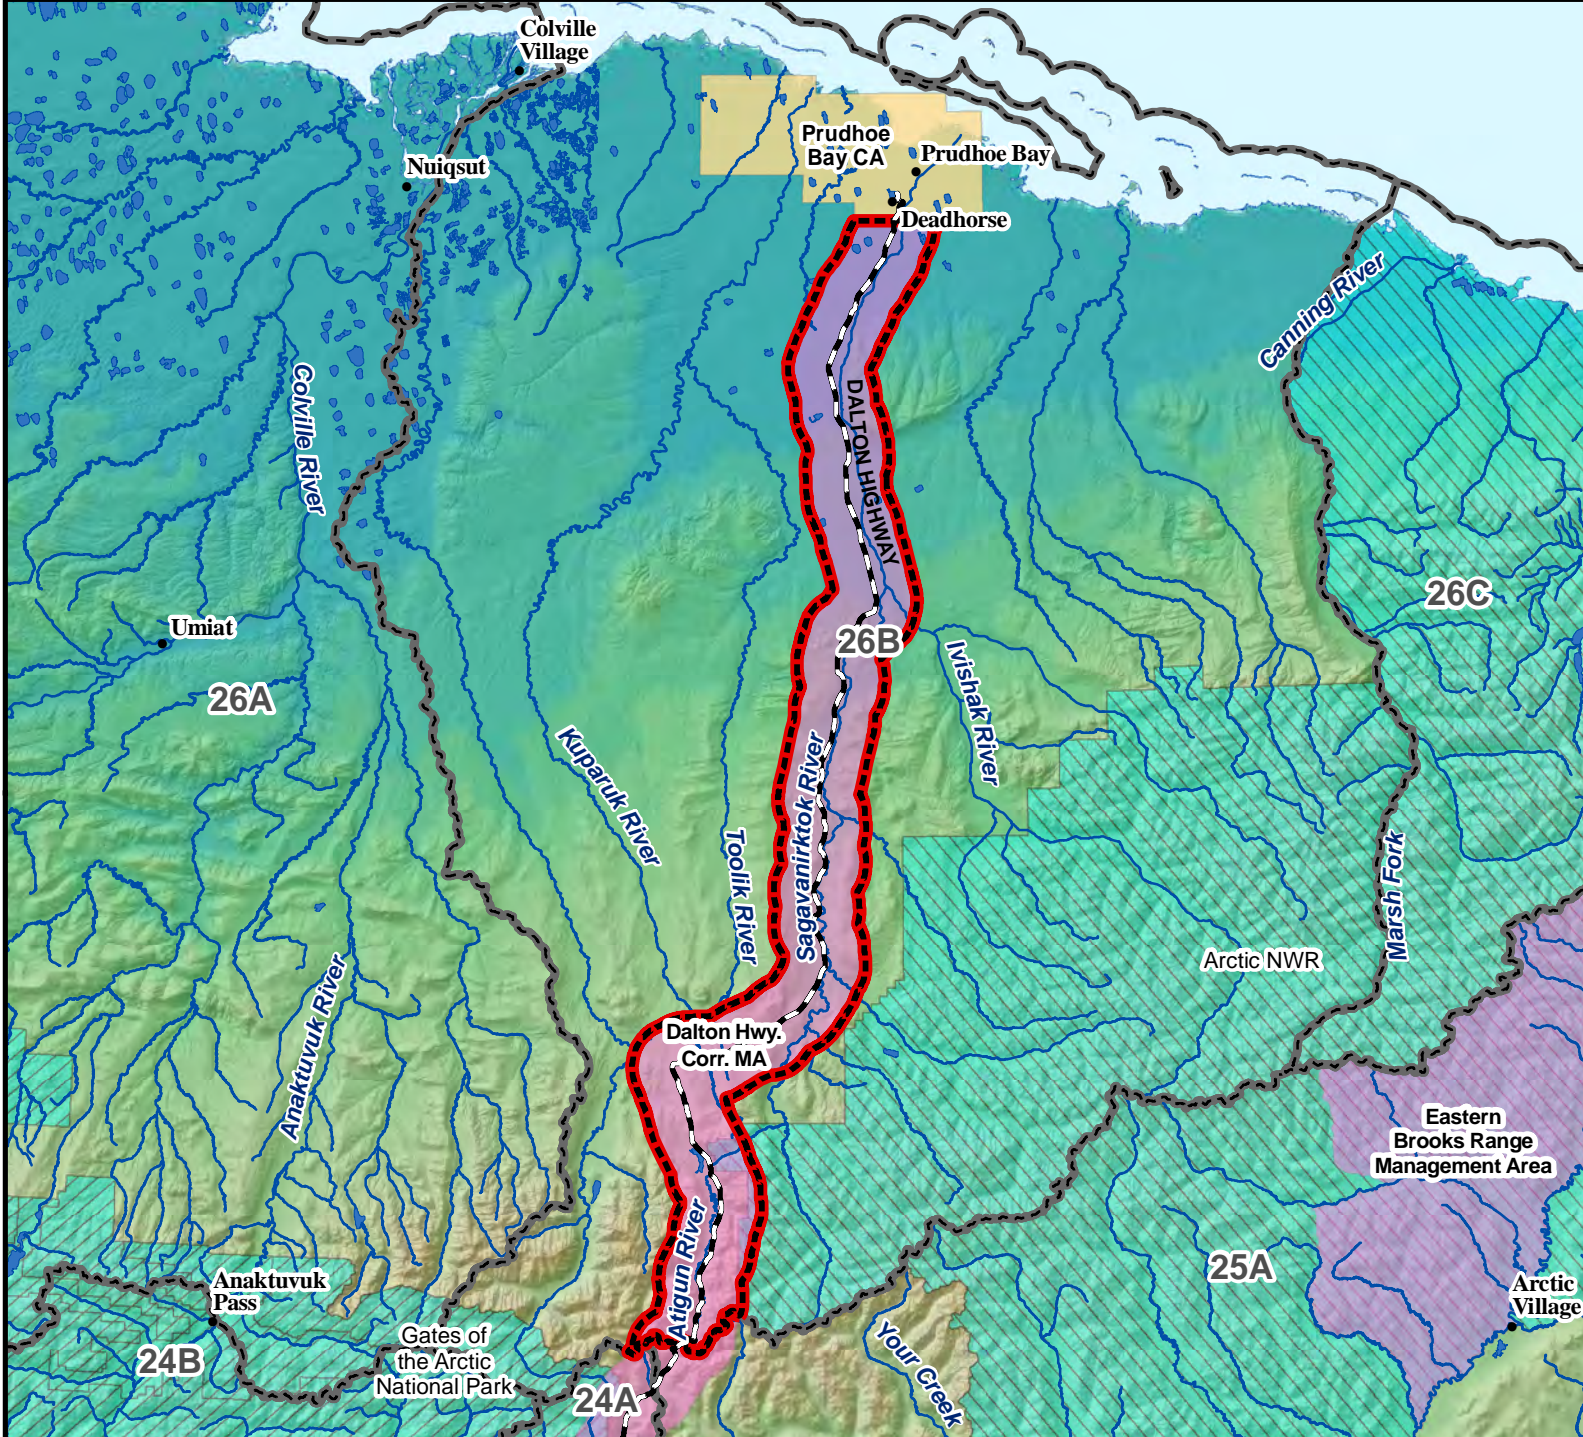

Unit 26B, Dalton Highway Corridor Sheep - General Hunt

Residents and Nonresidents - Harvest Ticket Required

This map is intended for hunt planning use, not for determining legal property or regulatory boundaries. Content is compiled from various sources and is subject to change without notice. See current hunting regulations for written descriptions of boundaries. Hunters are responsible for knowing the land ownership and regulations of the areas they intend to hunt.

AREA DESCRIPTION: Unit 26B, within the Dalton Highway Corridor Management Area.

Please refer to the Alaska Hunting Regulations booklet for bag type, seasons, and additional regulations concerning this hunt.