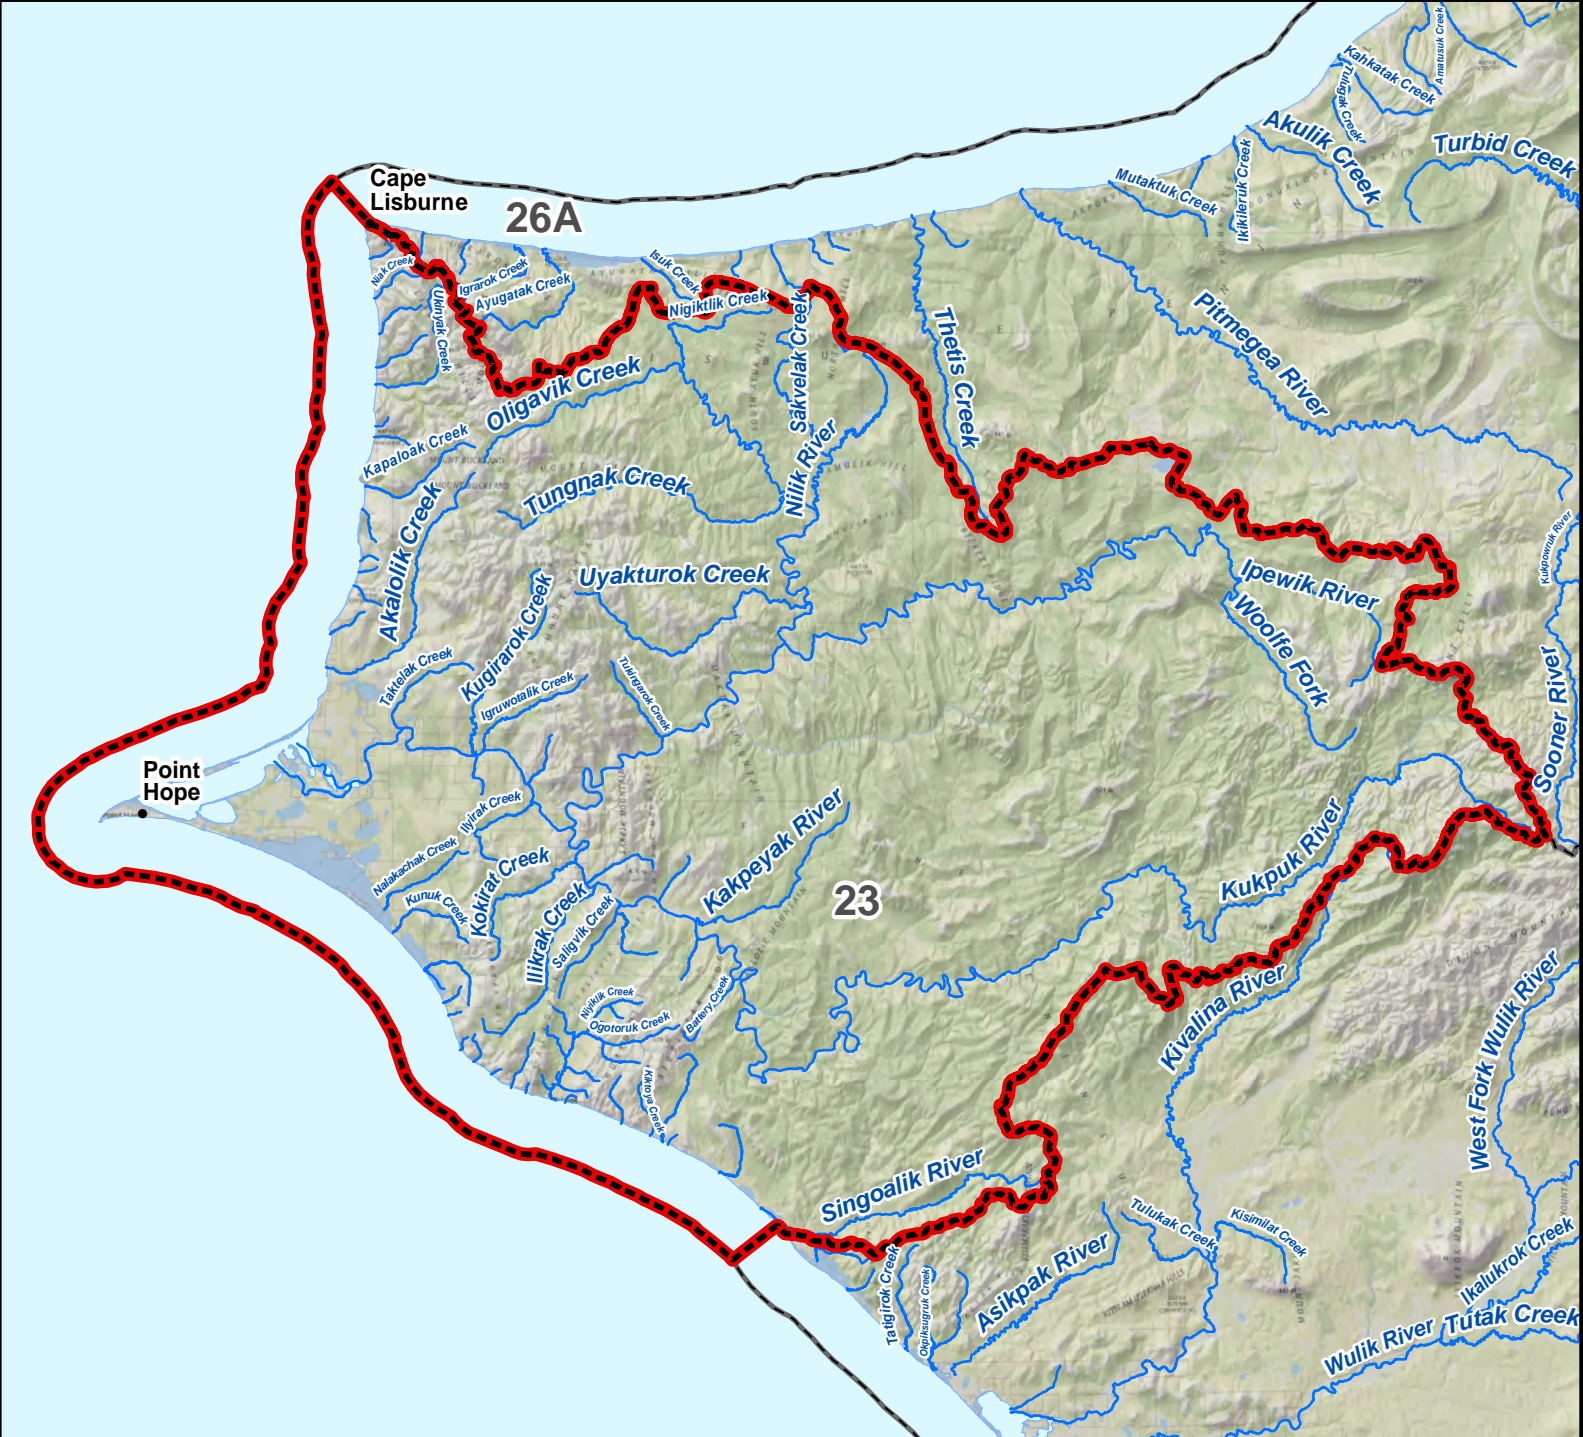

Nonresidents:
No Open General
Season Hunt

Unit 23, Singoalik River Moose - General Hunt

Residents - Harvest Ticket Required

This map is intended for hunt planning use, not for determining legal property or regulatory boundaries. Content is compiled from various sources and is subject to change without notice. See current hunting regulations for written descriptions of boundaries. Hunters are responsible for knowing the land ownership and regulations of the areas they intend to hunt.

AREA DESCRIPTION: Unit 23, north of and including Singoalik River drainage.

Please refer to the Alaska Hunting Regulations booklet for bag type, seasons, and additional regulations concerning this hunt.