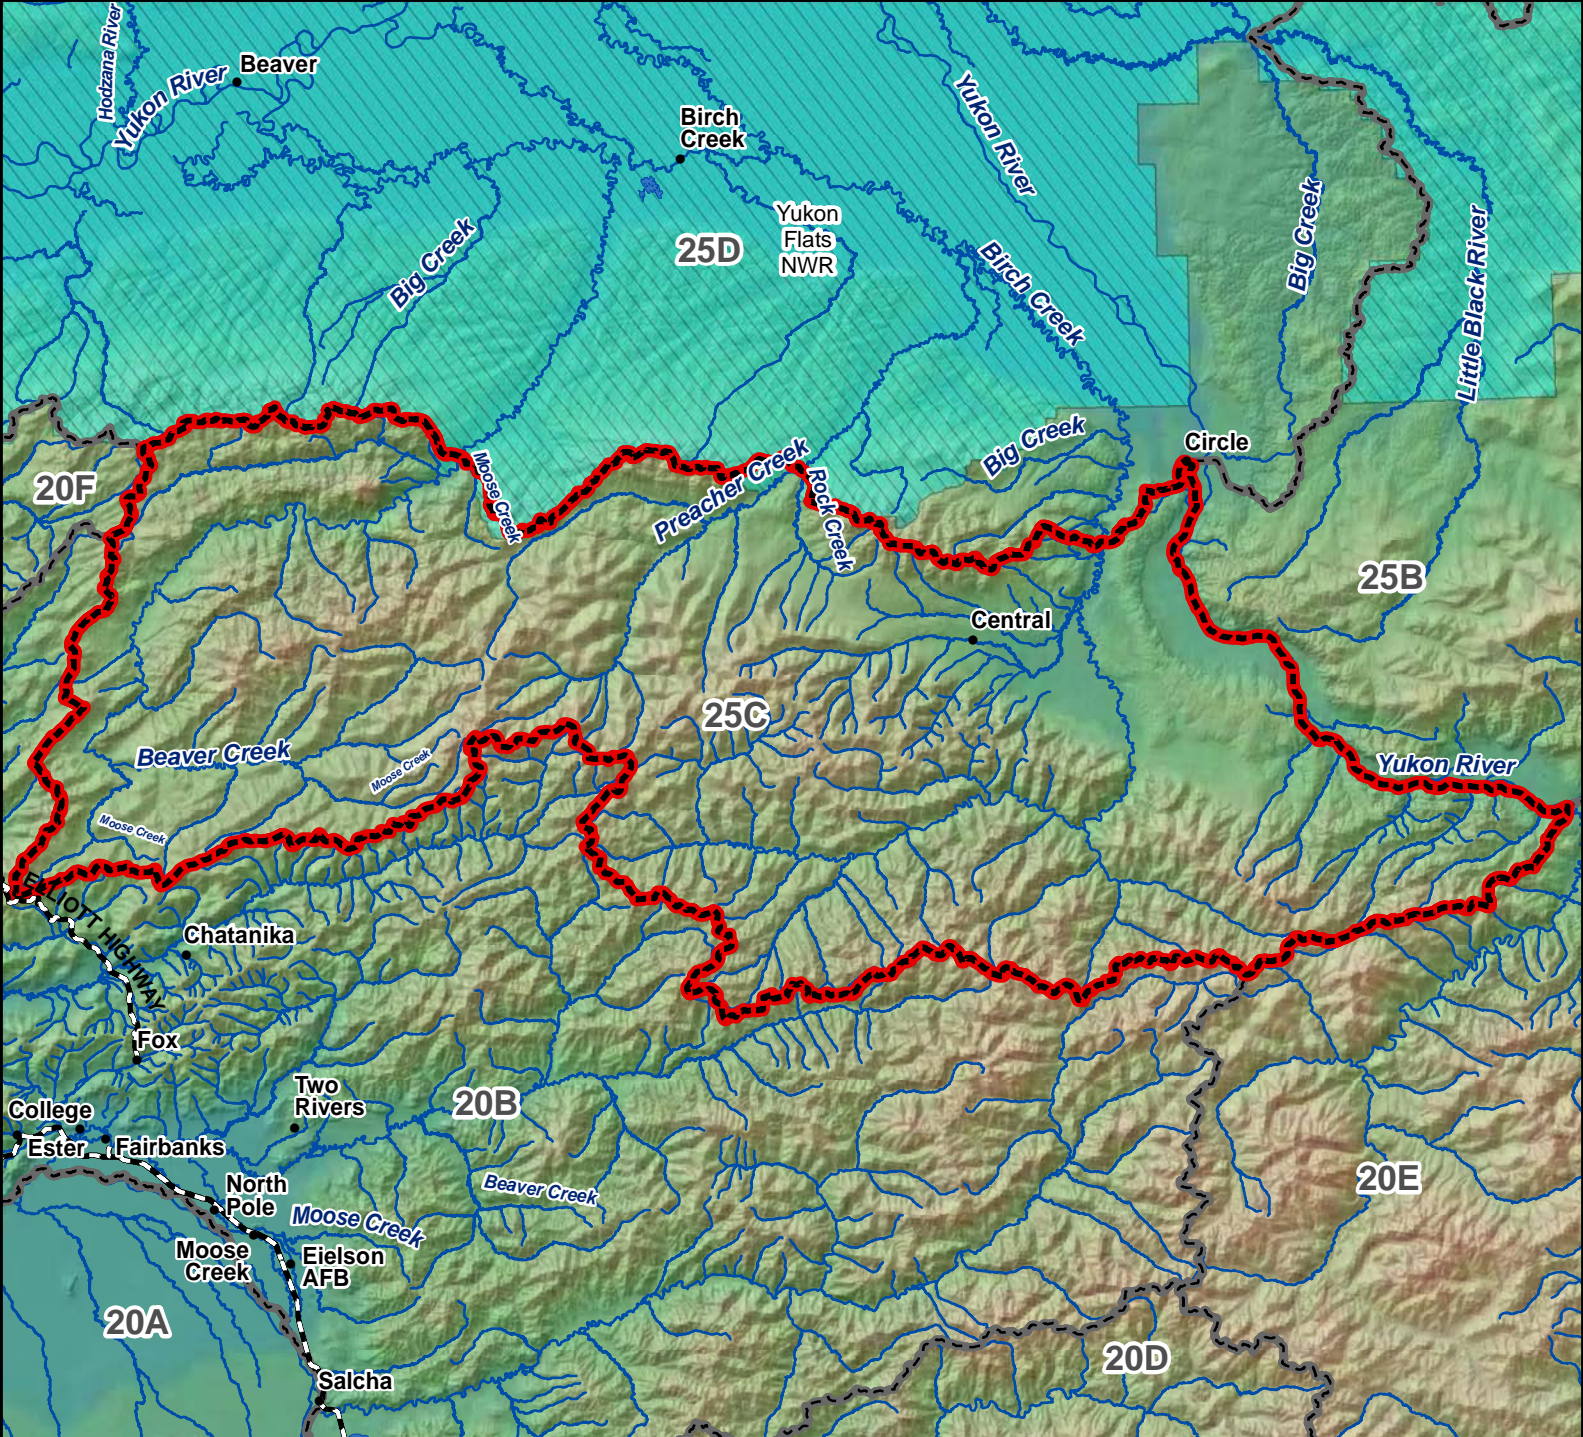

# Unit 25C

## Moose - General Hunt

*Residents and Nonresidents - **Harvest Ticket Required***

**AREA DESCRIPTION:** Unit 25C.

N

0 5 10 20 Miles

- Hunt Area
- Subunit Boundary
- Closed Area
- Controlled Use Area
- Management Area
- National Park/Monument
- National Wildlife Refuge
- Military Closure
- Other State Areas
- Closed to Hunting