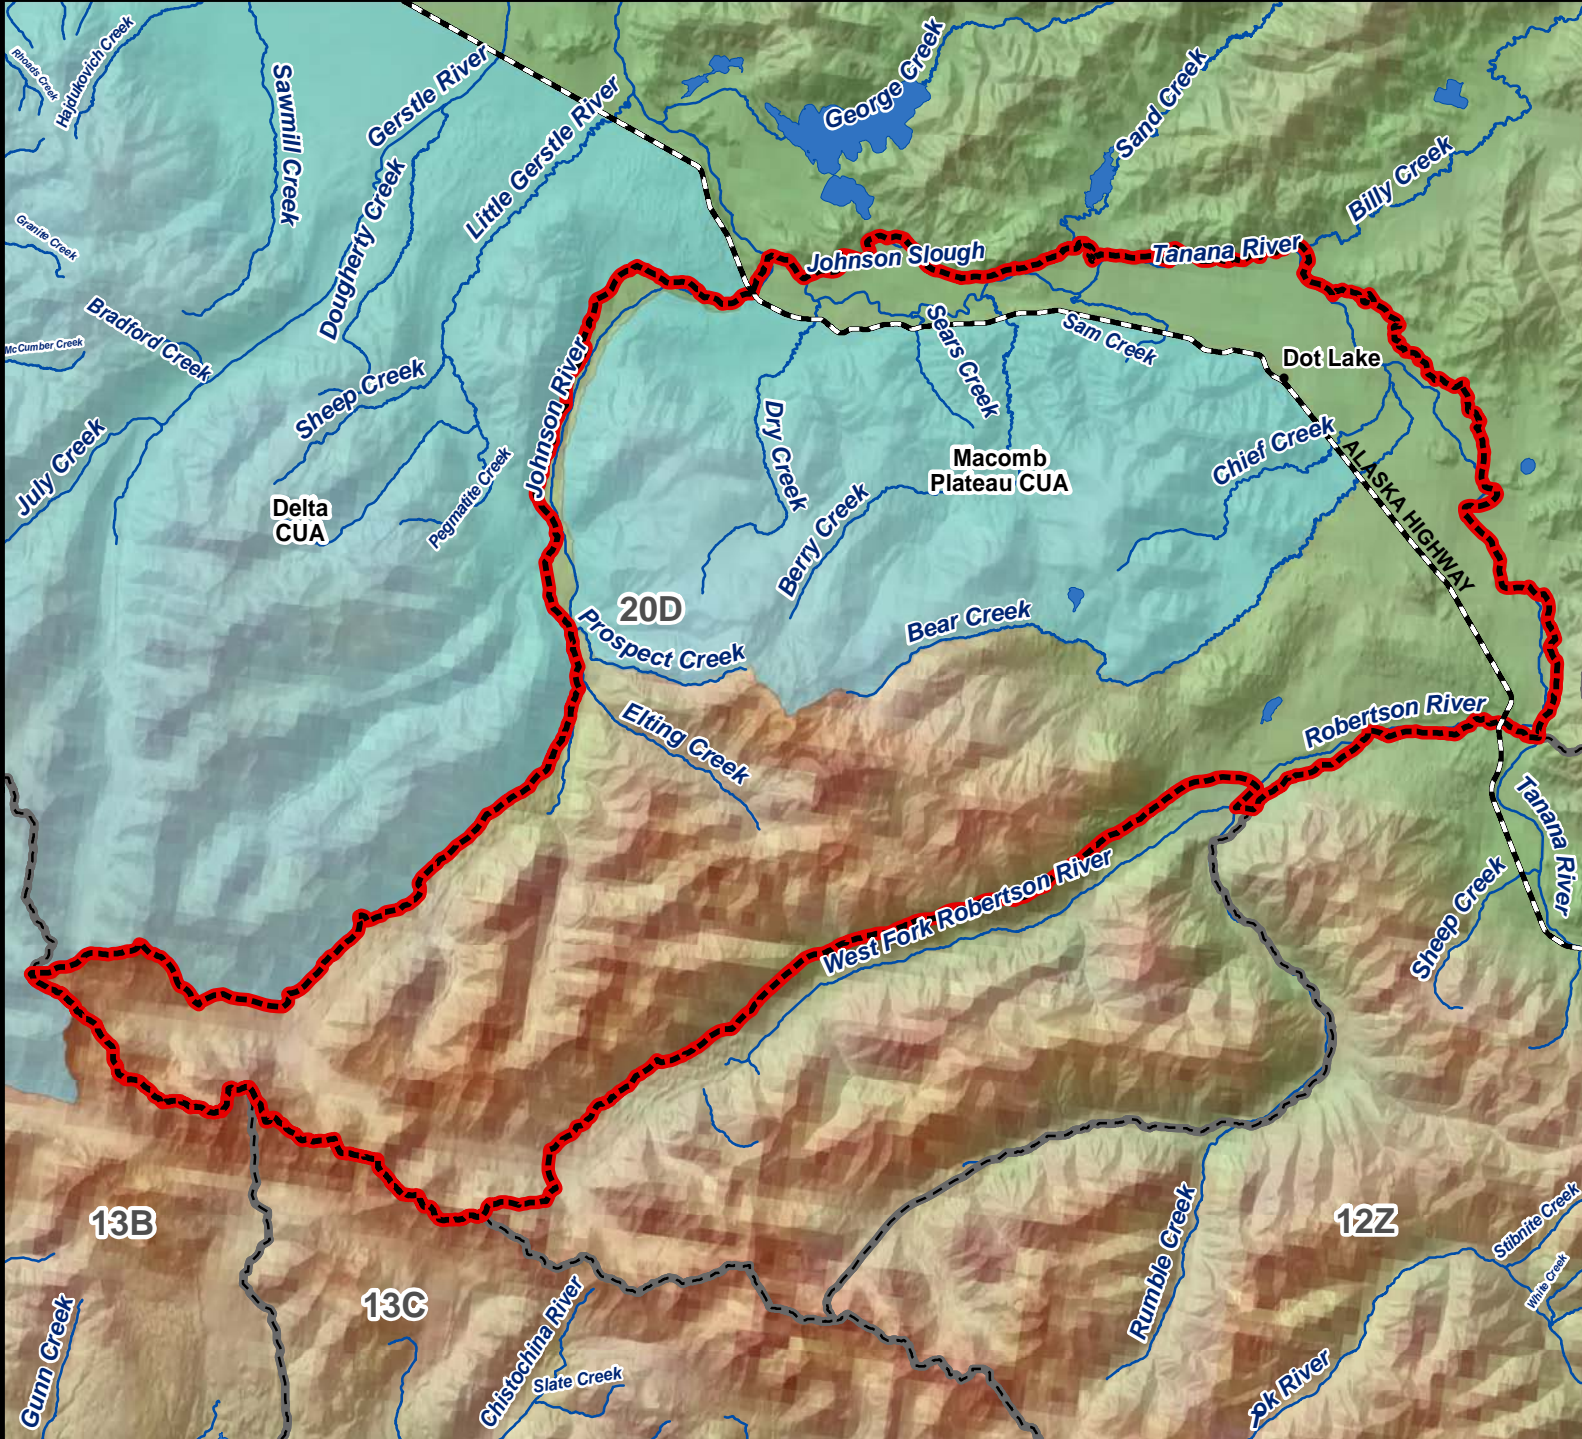

See **Alaska Hunting Regulations** booklet for other hunts in Unit 20D.

Unit 20D, S. Tanana, E. Johnson River

Moose - General Hunt

Residents - Harvest Ticket Required **Nonresidents - No Open Season**

AREA DESCRIPTION: Unit 20D, south of the north bank of the Tanana River and east of the west bank of the Johnson River, except that portion within the Robertson River drainage south of the confluence of east and west forks, and within 1 mile west of the west fork.