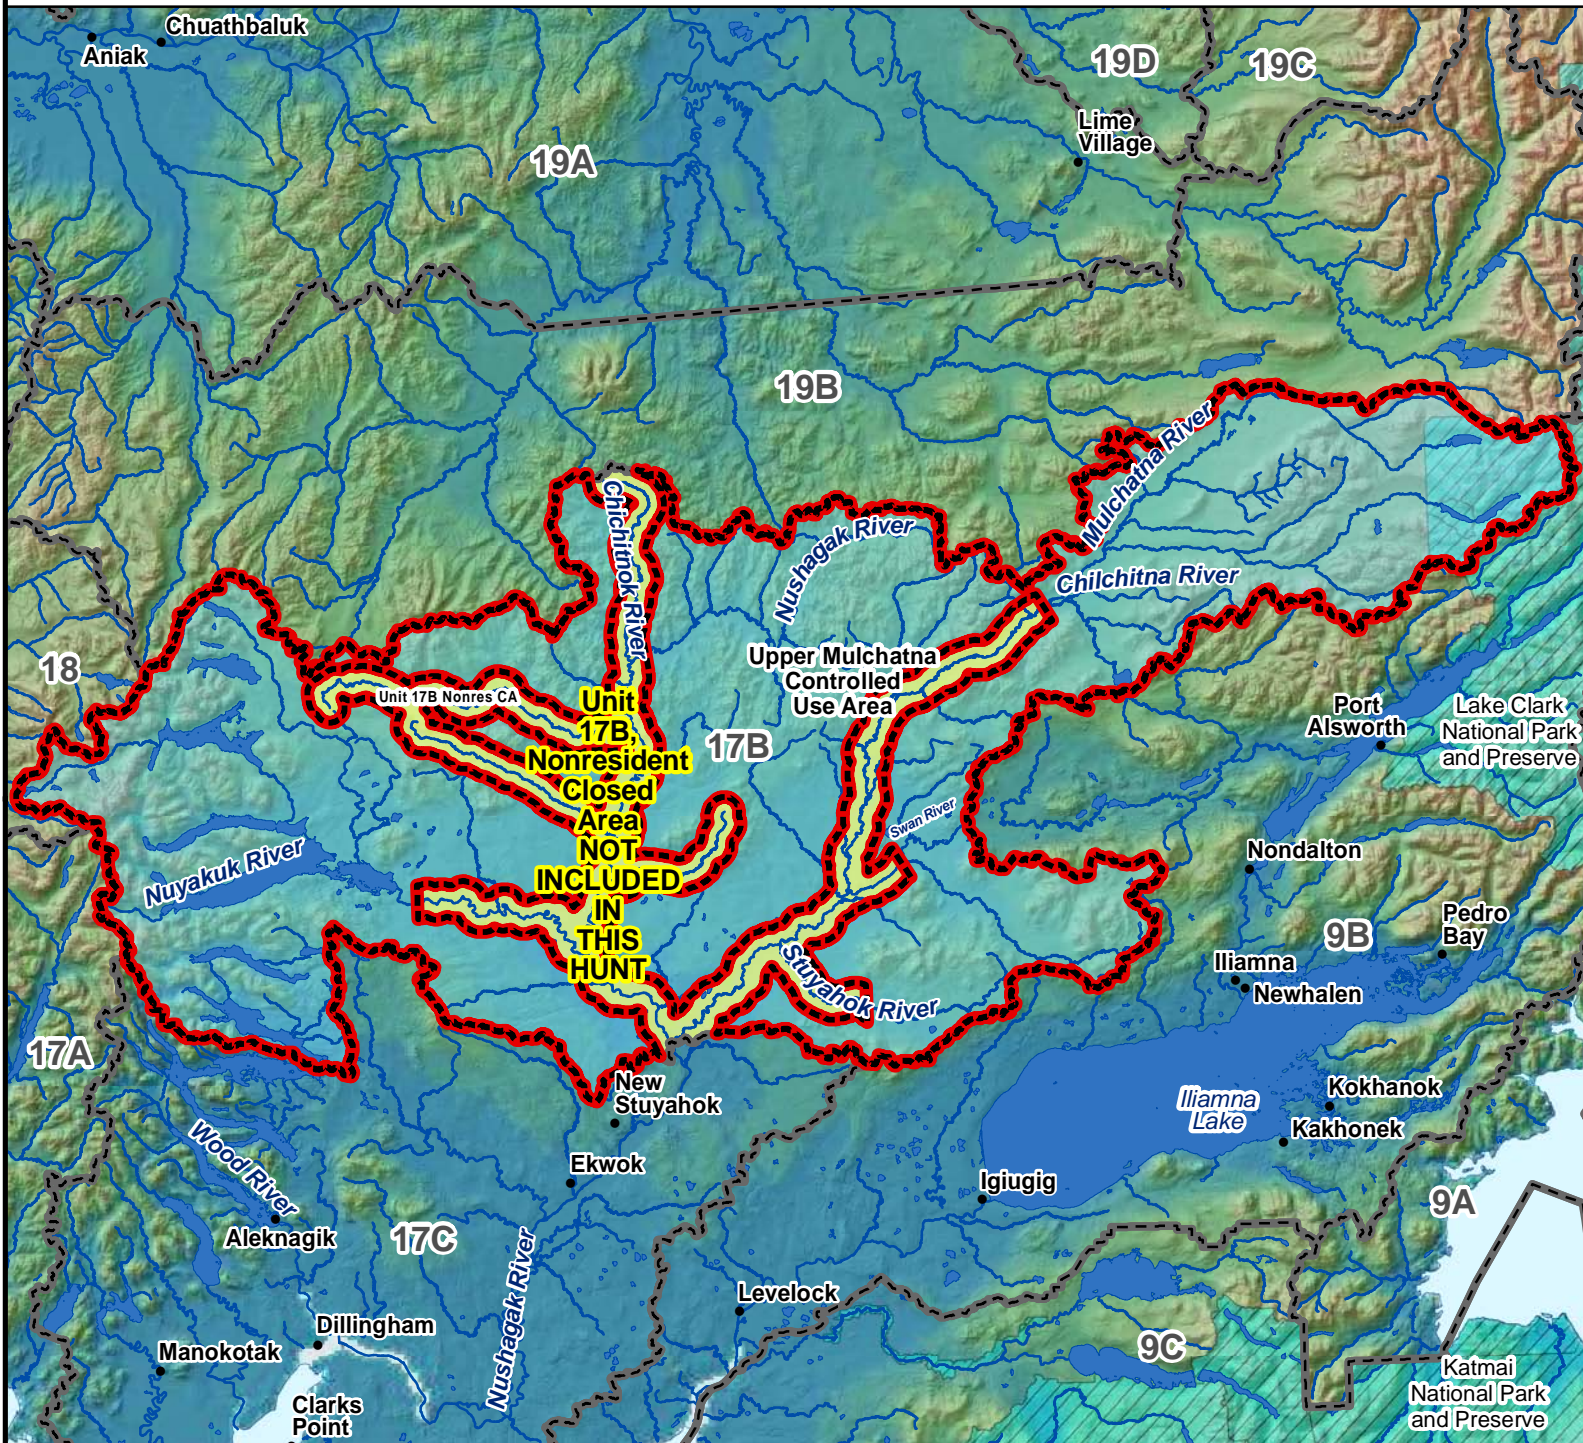

Unit 17B, Remainder Moose - General Hunt

Residents and Nonresidents - **Harvest Ticket Required**

AREA DESCRIPTION: Unit 17B, remainder.

Please refer to the Alaska Hunting Regulations booklet for bag type, seasons, and additional regulations concerning this hunt.