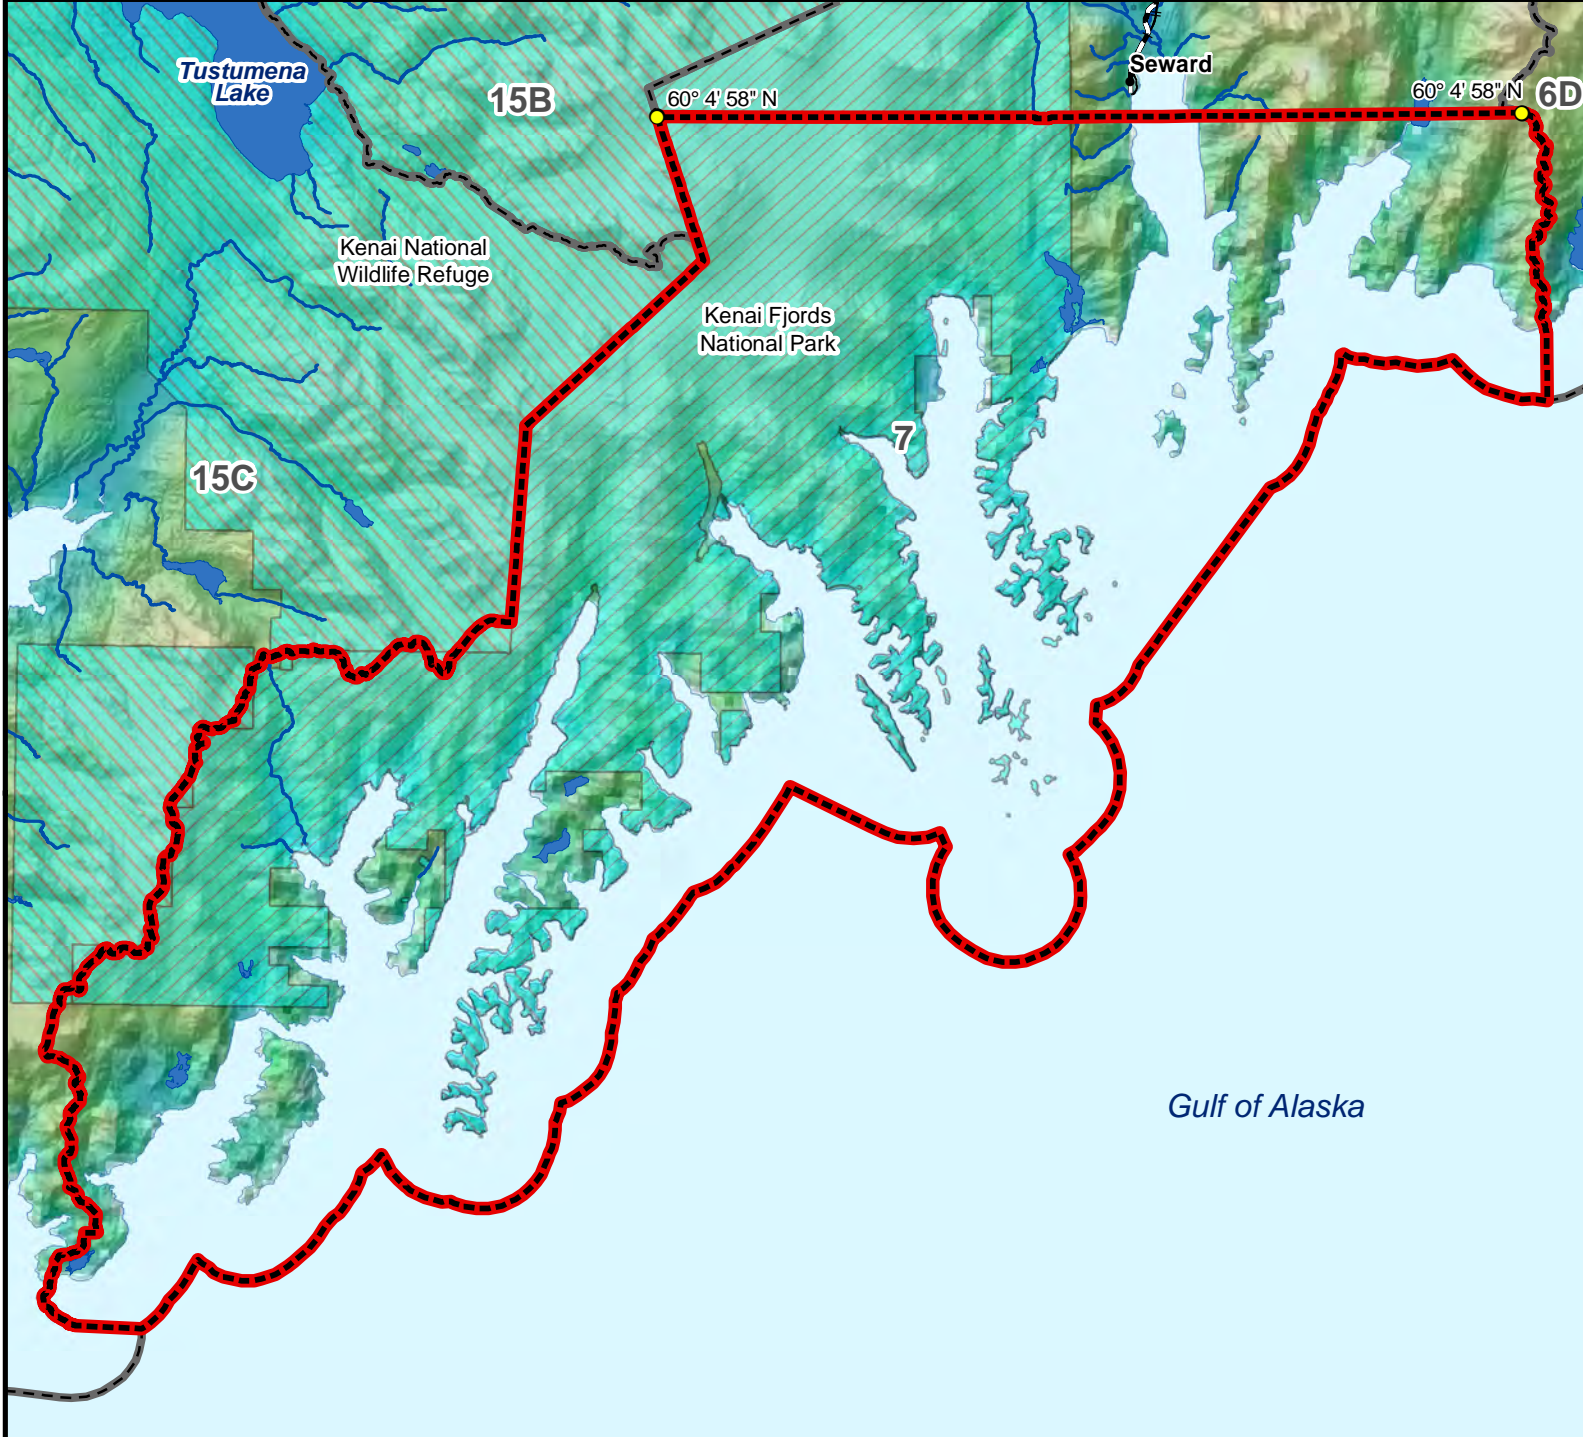

# Unit 7, South of Seward Black Bear - General Hunt

**Residents and Nonresidents - Harvest Ticket Required**

*This map is intended for hunt planning use, not for determining legal property or regulatory boundaries. Content is compiled from various sources and is subject to change without notice. See current hunting regulations for written descriptions of boundaries. Hunters are responsible for knowing the land ownership and regulations of the areas they intend to hunt.*

**AREA DESCRIPTION:** Unit 7, south of Seward city limits at 60° 4' 58" N.

- Hunt Area
- Subunit Boundary
- Closed Area
- Controlled Use Area
- Management Area
- National Park/Monument
- National Wildlife Refuge
- Military Closure
- Other State Areas
- Closed to Hunting