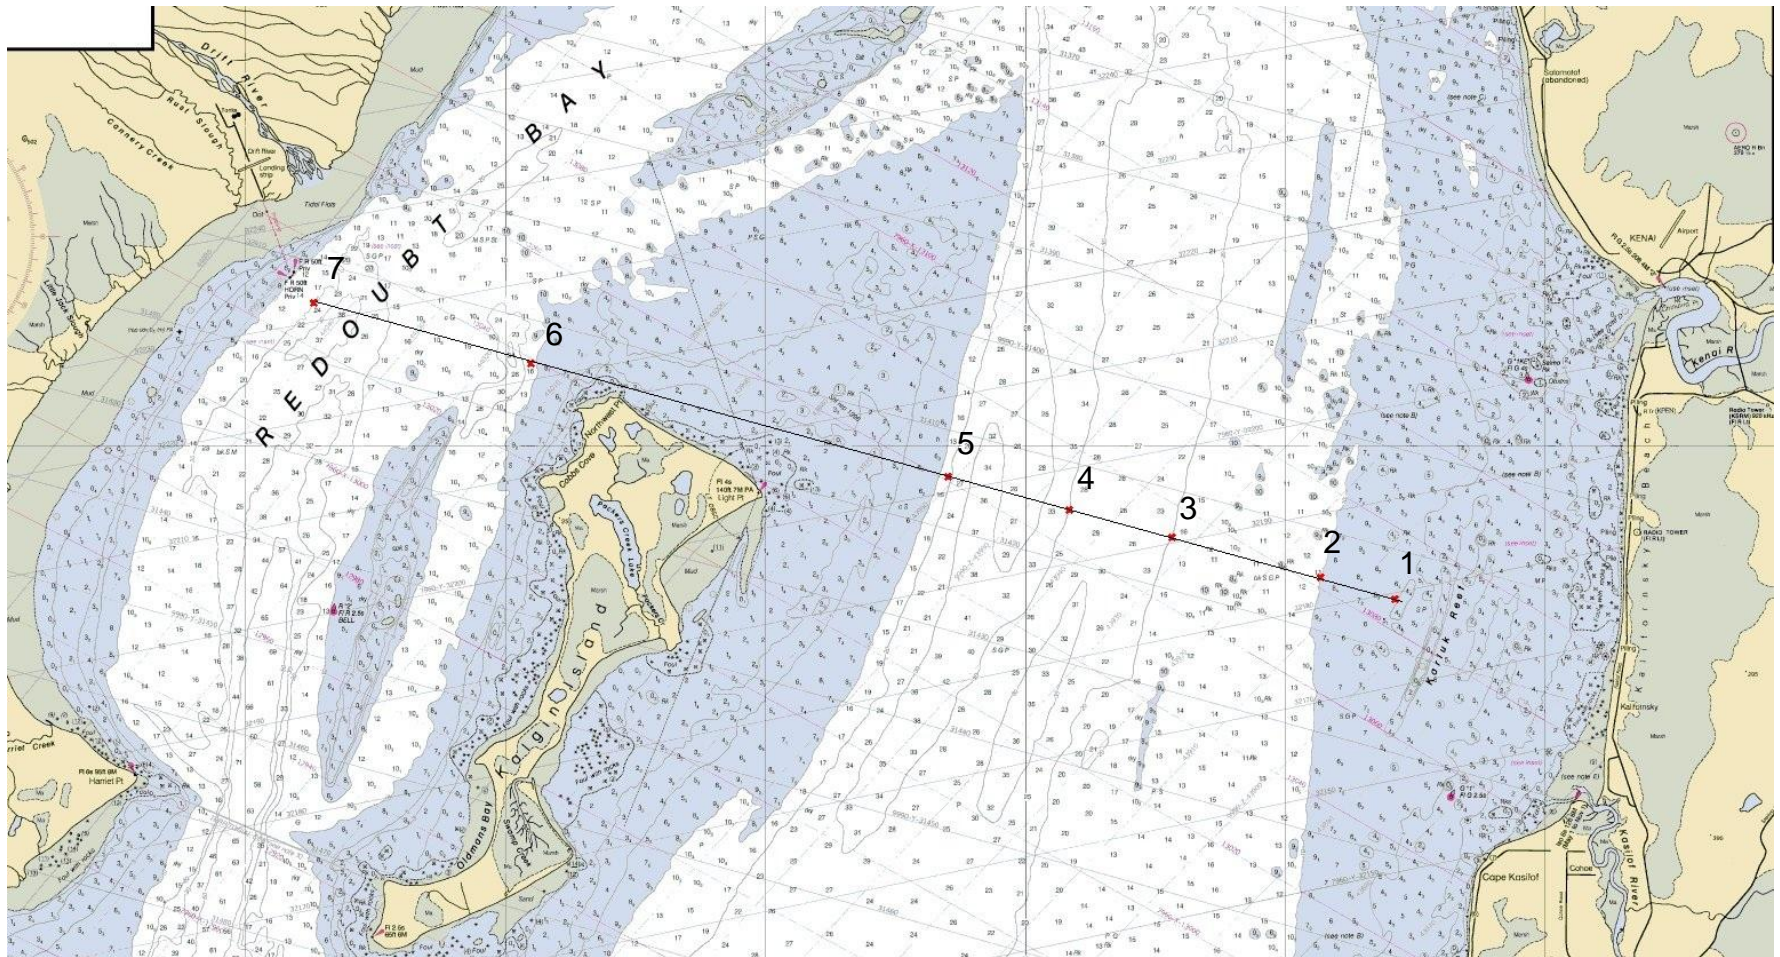

Figure 1. Location of the Upper Cook Inlet offshore test fish South boat transect line and fishing stations.

Figure 2. Location of the Upper Cook Inlet offshore test fish North boat transect line and approximate locations of the fishing stations.